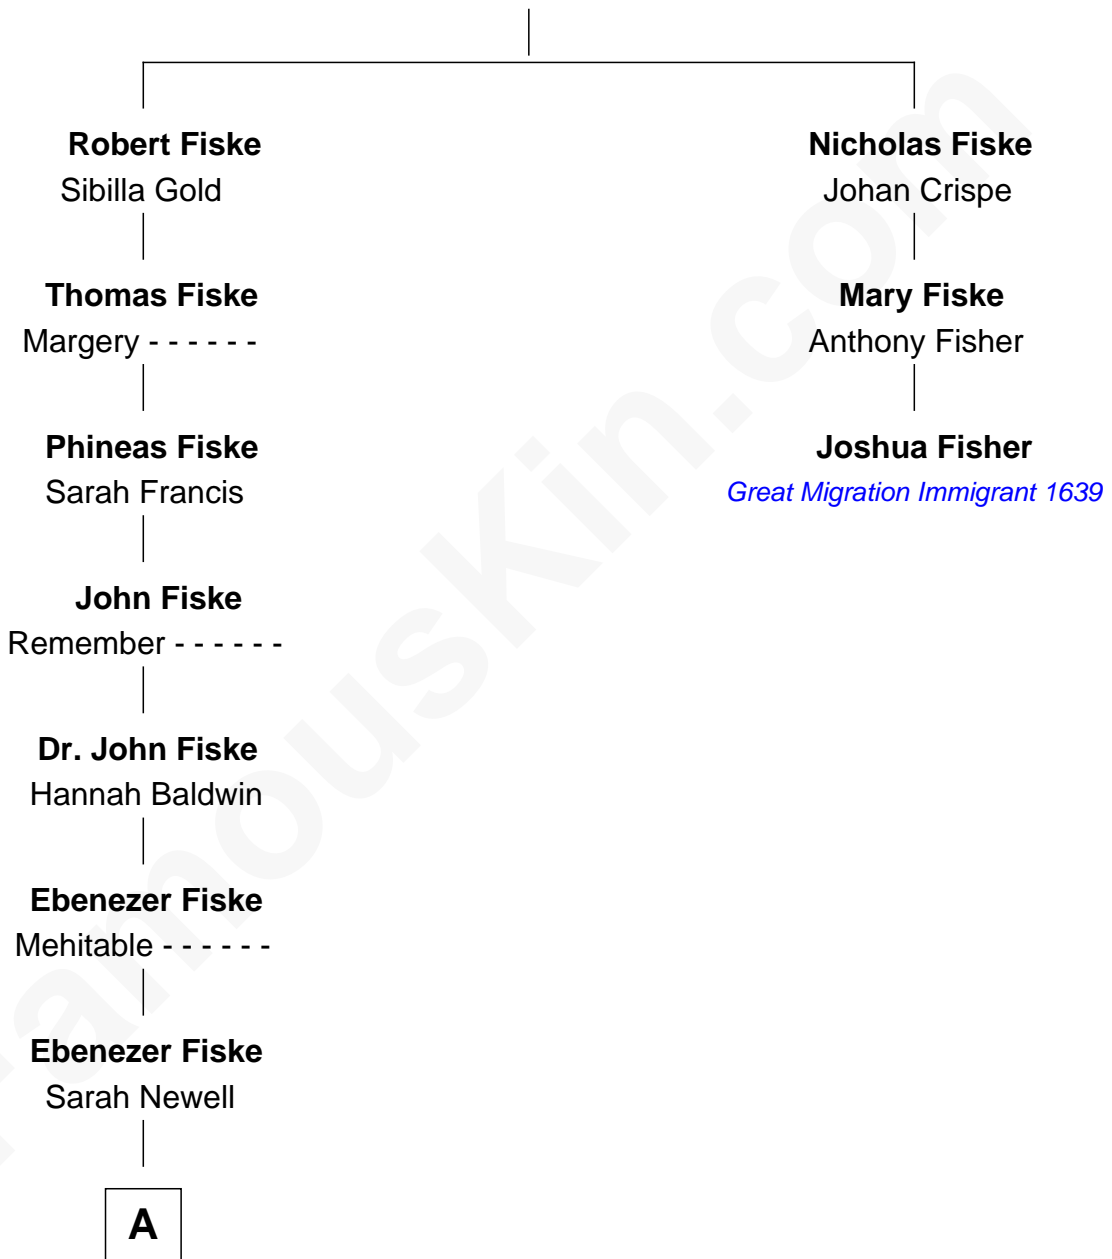

# FamousKin.com Relationship Chart of

**Christian Herter**

59th Governor of Massachusetts

2nd cousin 10 times removed of

**Joshua Fisher**

(c1585 - 1674) Great Migration Immigrant 1639

**Richard Fiske**

**A**

|  
**Ichabod Ebenezer Fiske**

Eleanor Roberts

|  
**Sarah Fiske**

Erastus Miles

|  
**Archibald Miles**

Mary Treese

|  
**Mary Miles**

Christian Herter