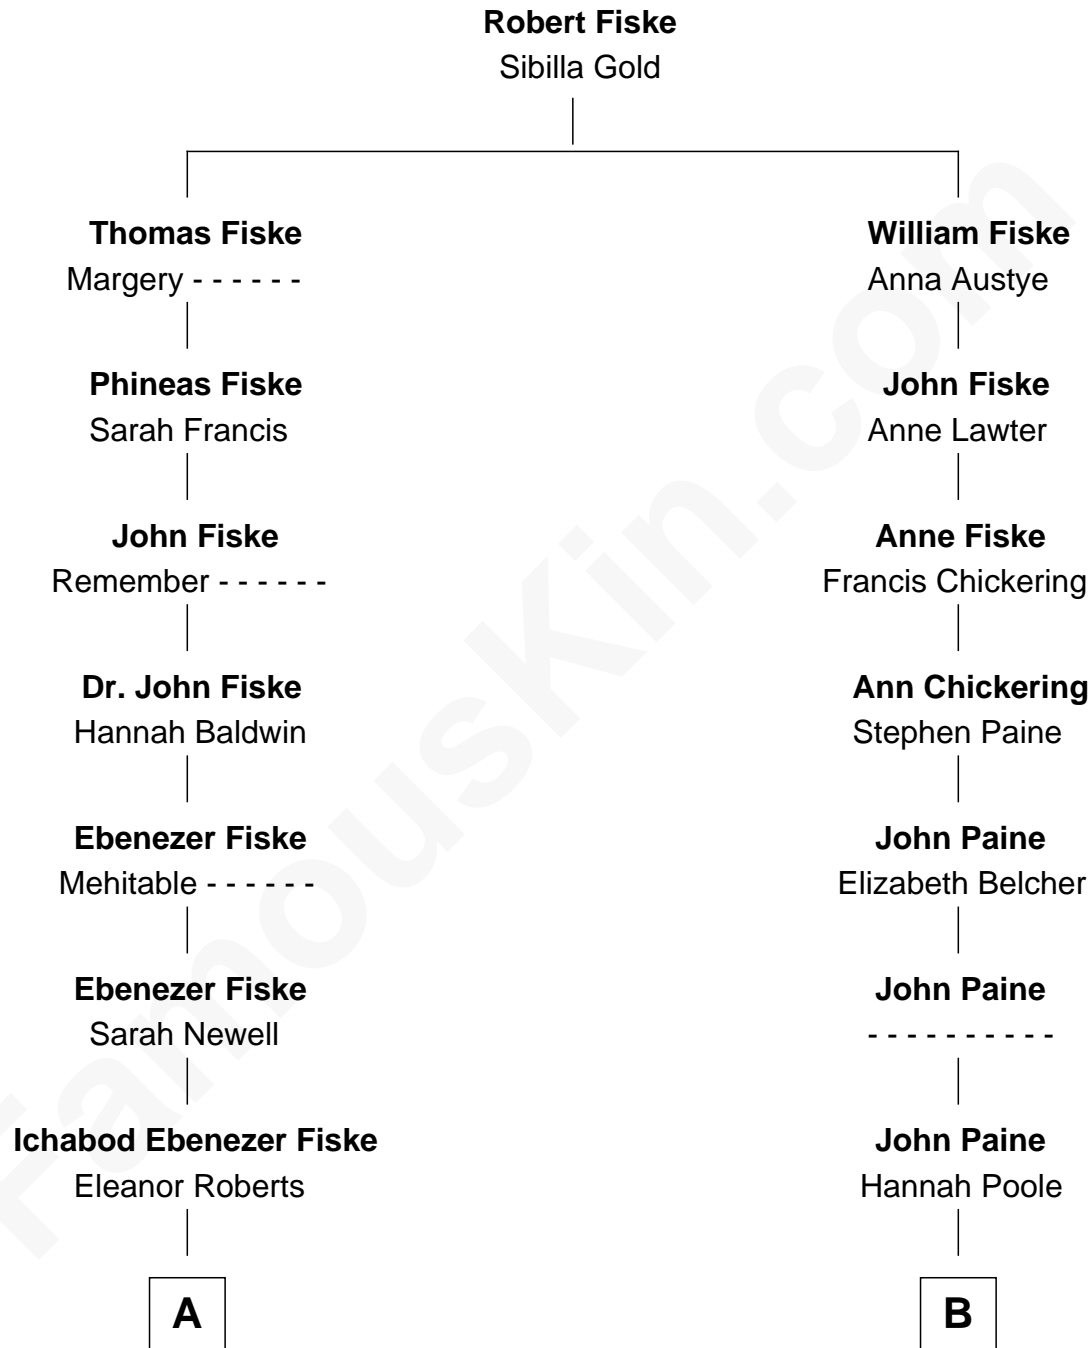

FamousKin.com

Relationship Chart of

Christian Herter

59th Governor of Massachusetts

11th cousin 3 times removed of

David Angell

TV Producer - 9/11 Victim

A

Sarah Fiske
Erastus Miles

Archibald Miles
Mary Treese

Mary Miles
Christian Herter

Albert Herter
Adele McGinnis

Christian Herter
59th Governor of Massachusetts

B

Sarah Paine
Asa Franklin

Sarah Franklin
John Olney Waterman