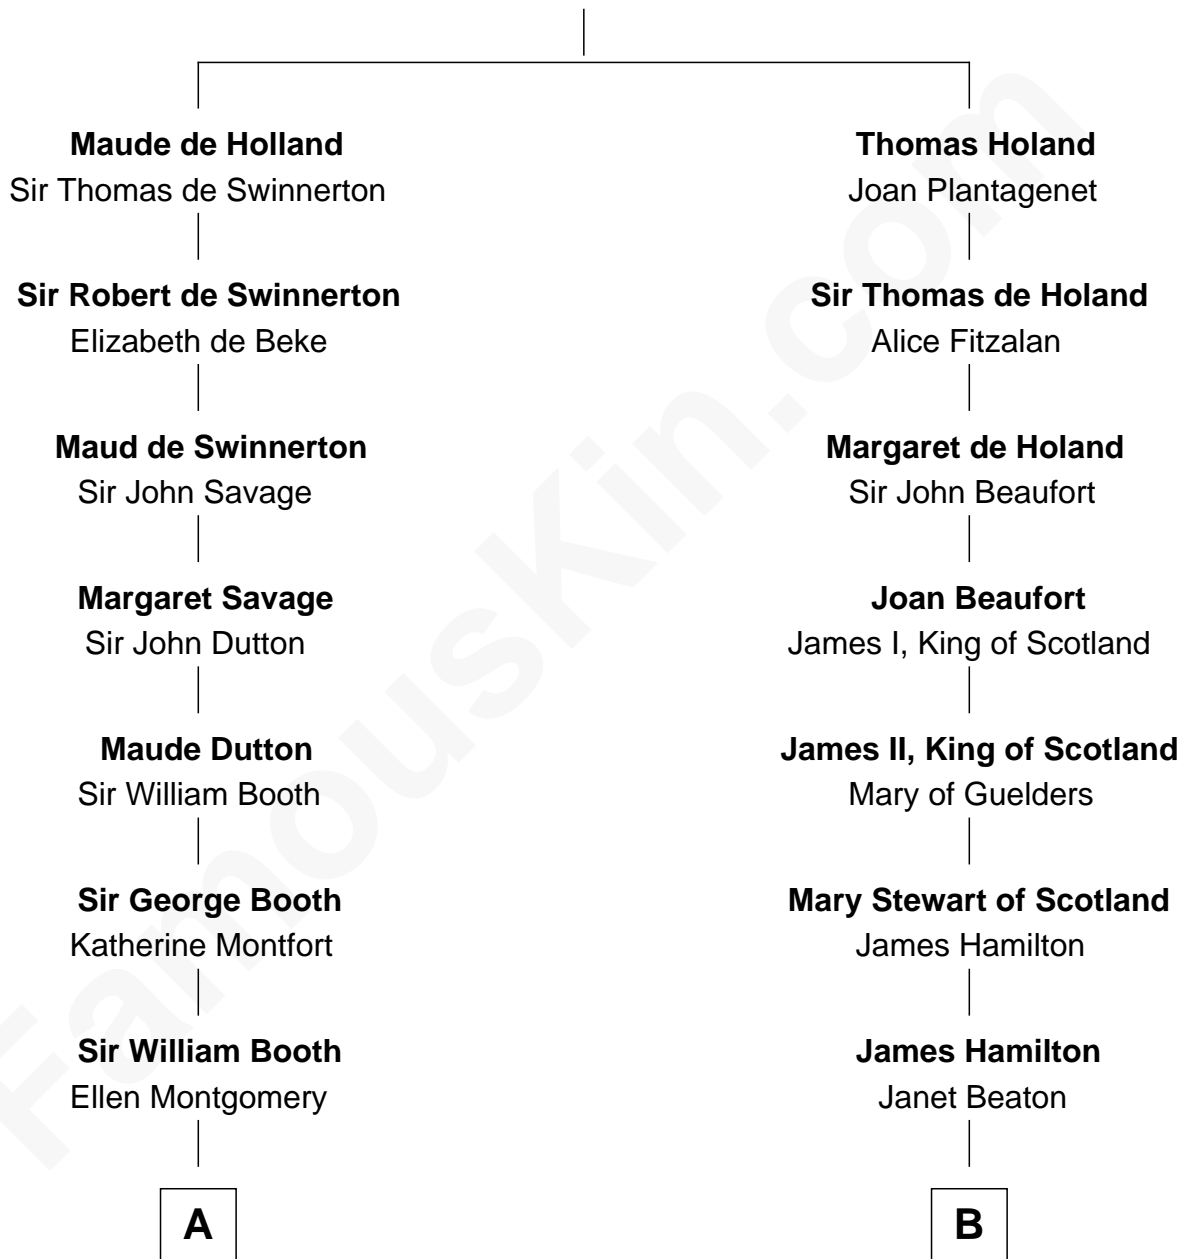

## Relationship Chart of

### Christian Herter

59th Governor of Massachusetts

16th cousin 4 times removed of

### Alexander Hamilton

1st U.S. Secretary of the Treasury

**Sir Robert de Holland**

Maude la Zouche

**C**

—  
**Archibald Miles**

Mary Treese

—  
**Mary Miles**