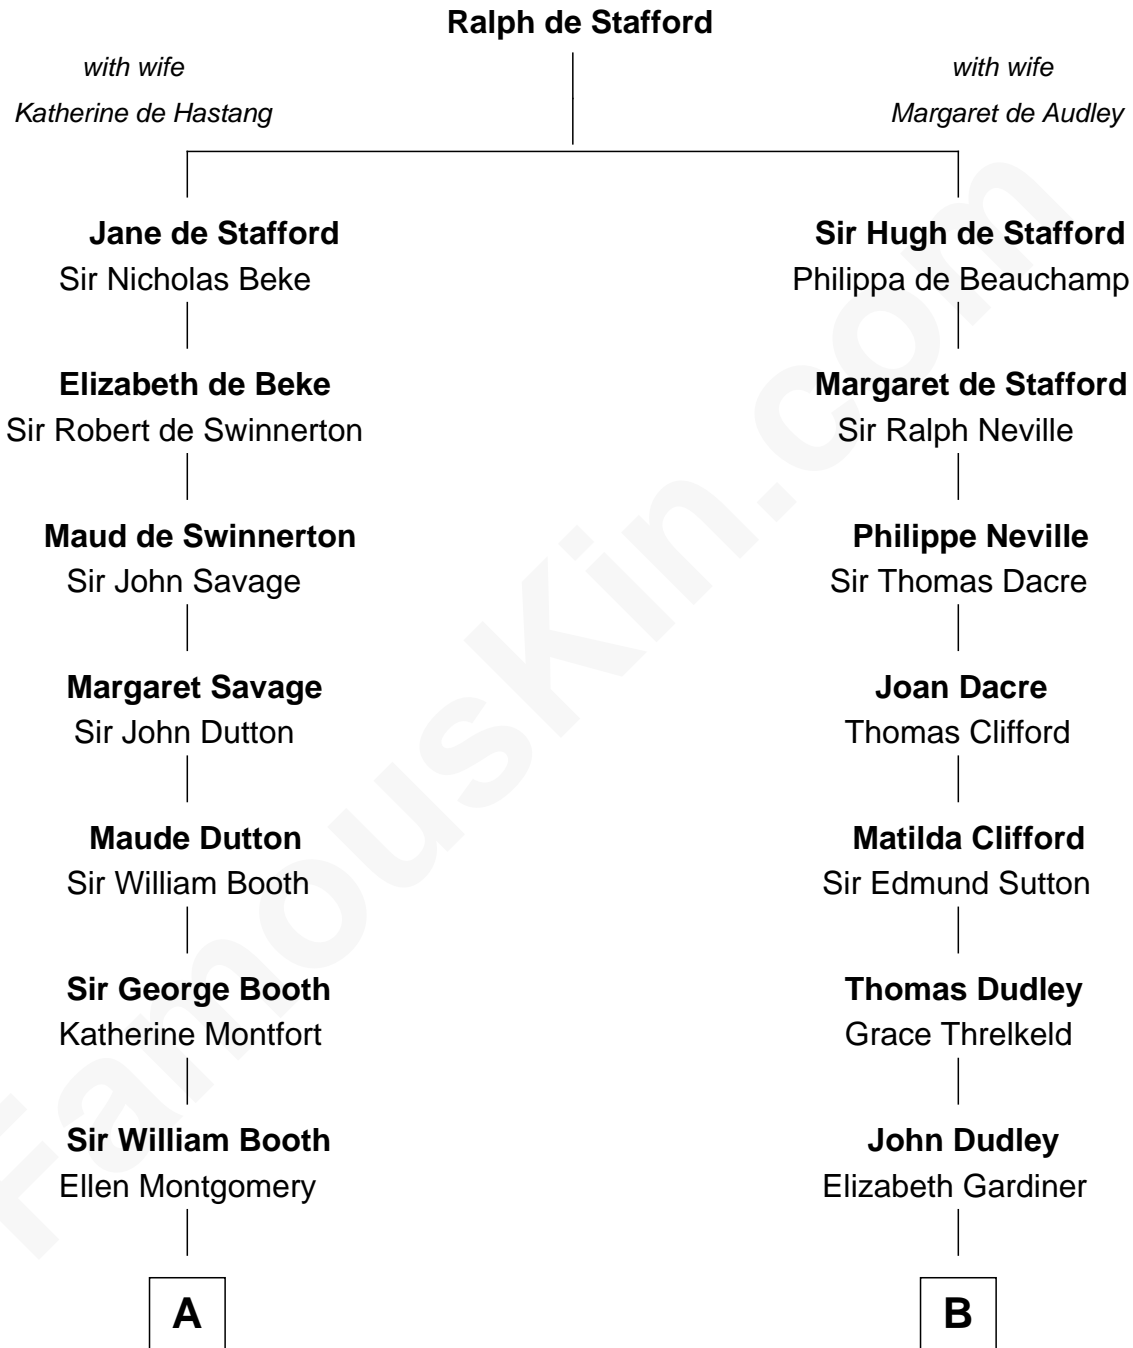

# FamousKin.com

## Relationship Chart of Christian Herter

59th Governor of Massachusetts

18th cousin 2 times removed of

**Princess Diana**

Princess of Wales

**C**

**Archibald Miles**

Mary Treese

**Mary Miles**

Christian Herter

**Albert Herter**

Adele McGinnis

**Christian Herter**

*59th Governor of Massachusetts*

**D**

**Edward John Spencer**

Frances Ruth Burke Roche

**Princess Diana**

*Princess of Wales*

FamousKin.com