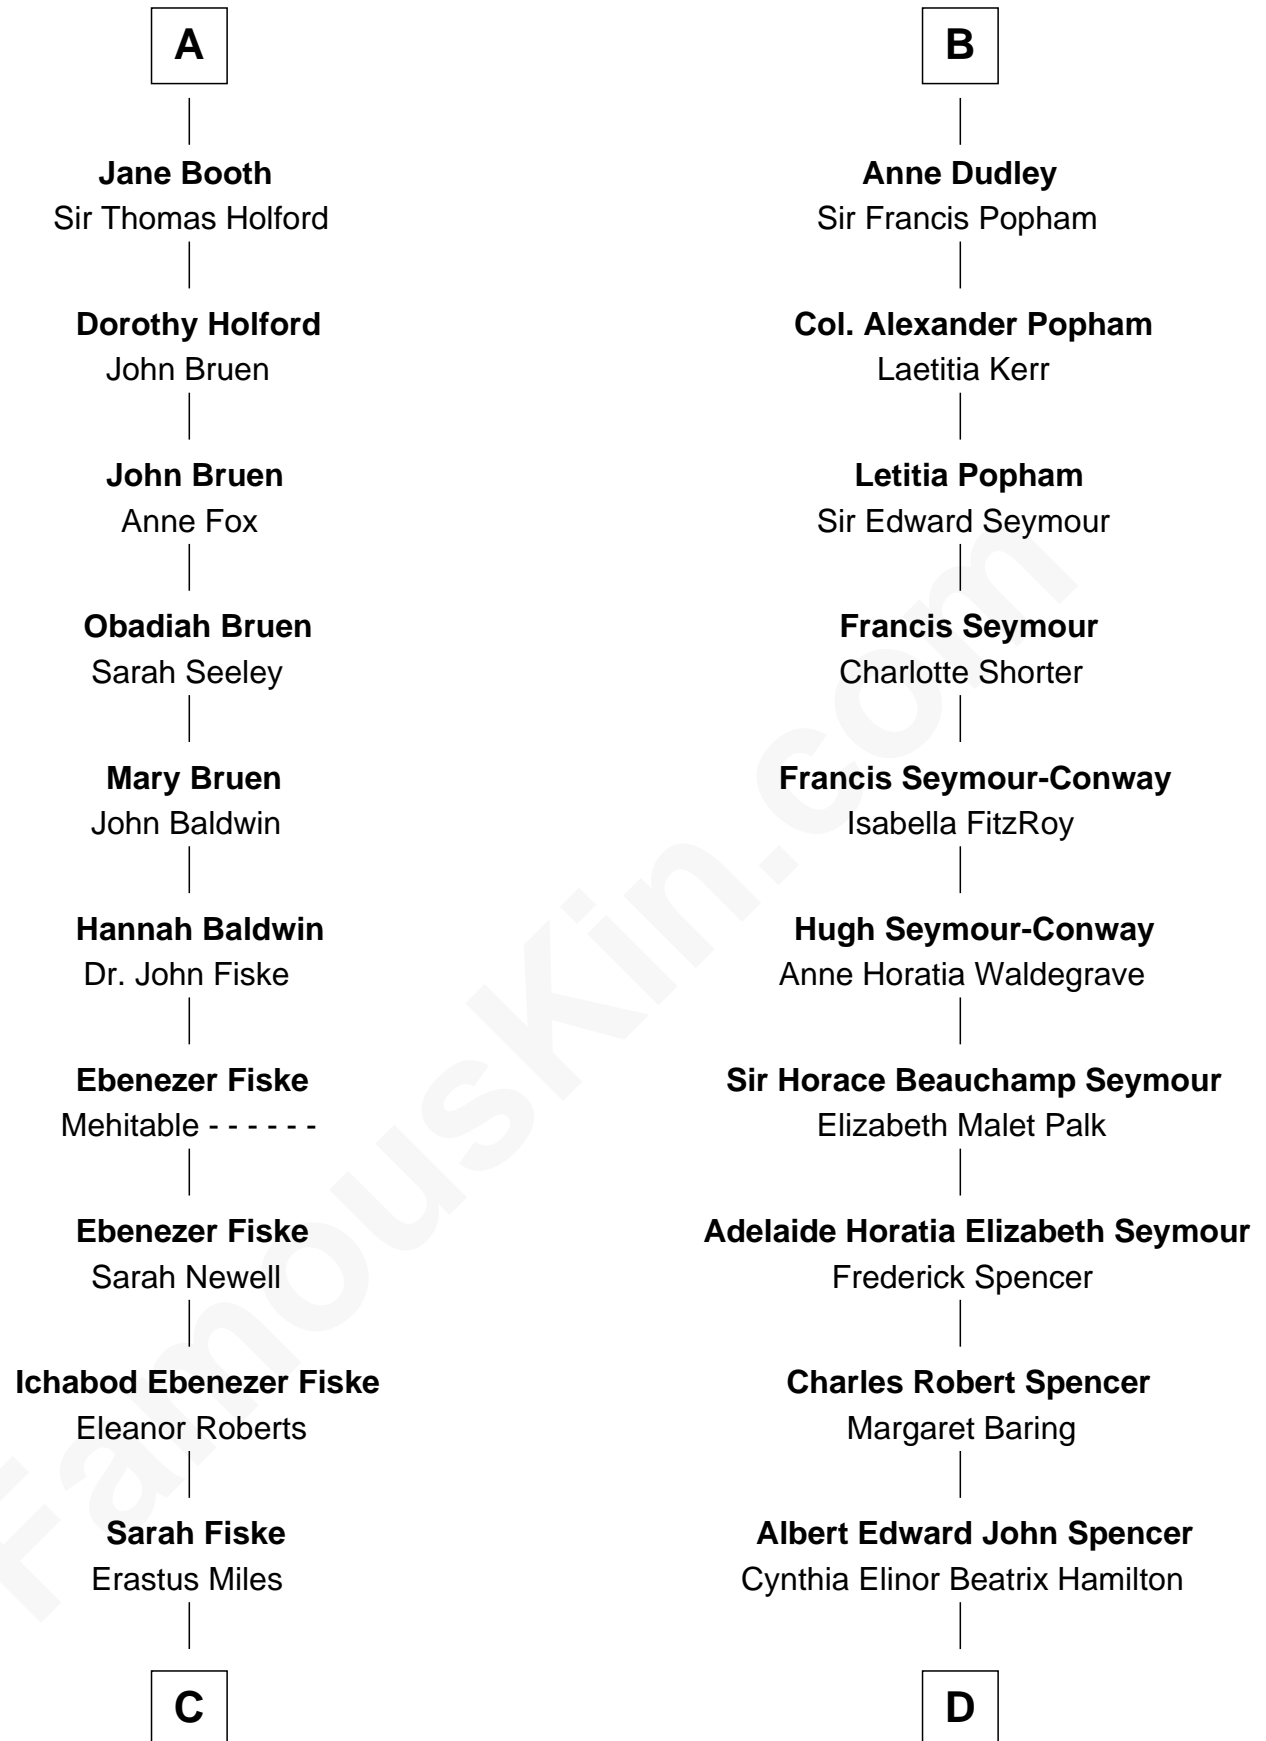

## Relationship Chart of Christian Herter

59th Governor of Massachusetts

18th cousin 2 times removed of

**Princess Diana**

Princess of Wales

**C**

**Archibald Miles**

Mary Treese