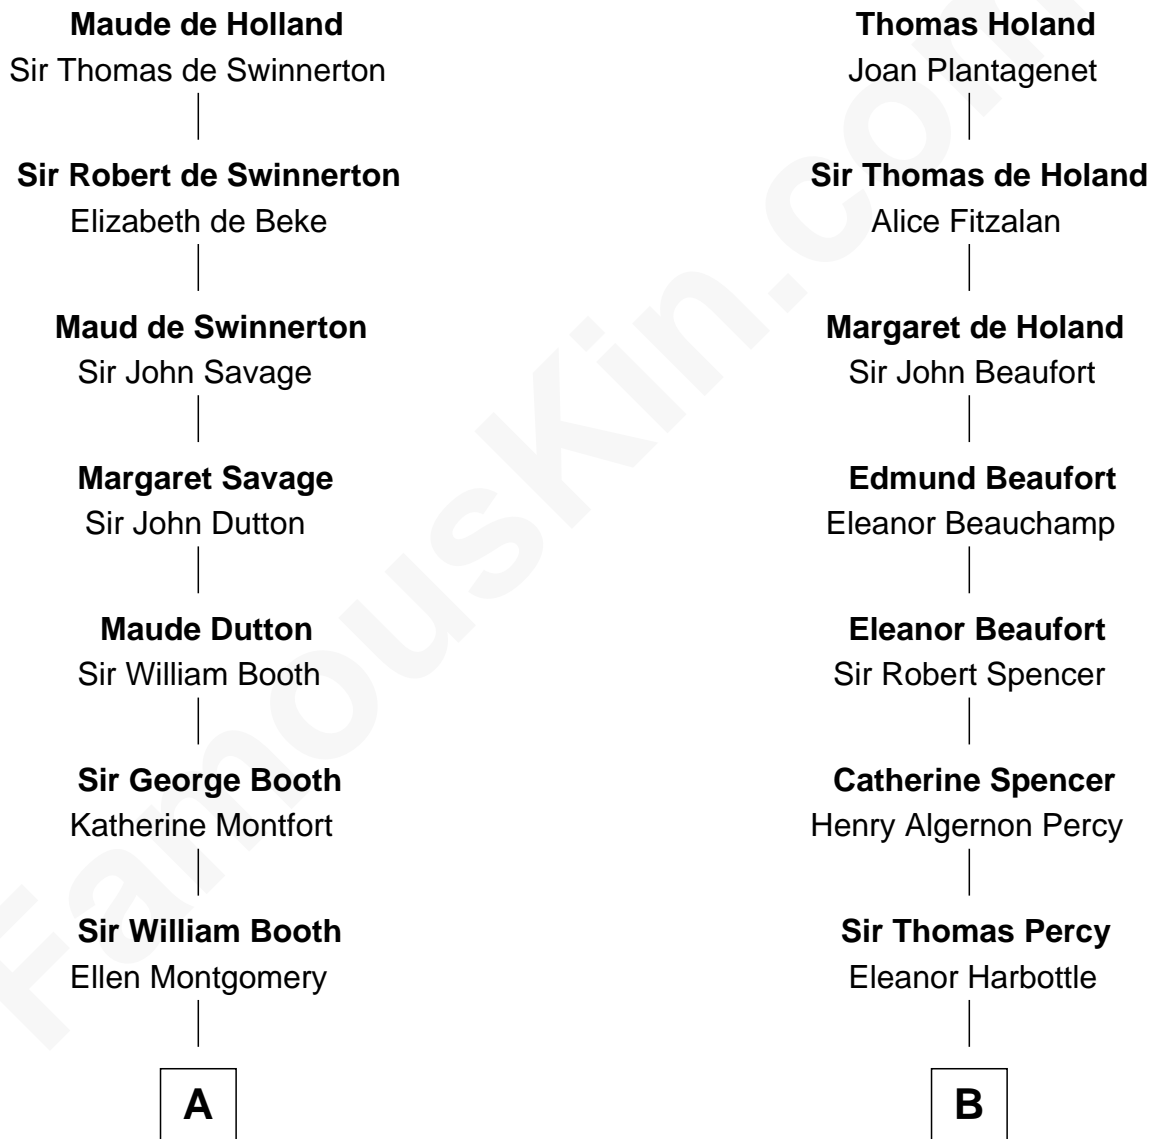

FamousKin.com Relationship Chart of

Christian Herter

59th Governor of Massachusetts

20th cousin of

Princess Diana

Princess of Wales

Sir Robert de Holland

Maude la Zouche

C

Archibald Miles

Mary Treese

Mary Miles

Christian Herter

Albert Herter

Adele McGinnis

Christian Herter

59th Governor of Massachusetts

D

Charles Robert Spencer

Margaret Baring

Albert Edward John Spencer

Cynthia Elinor Beatrix Hamilton

Edward John Spencer

Frances Ruth Burke Roche