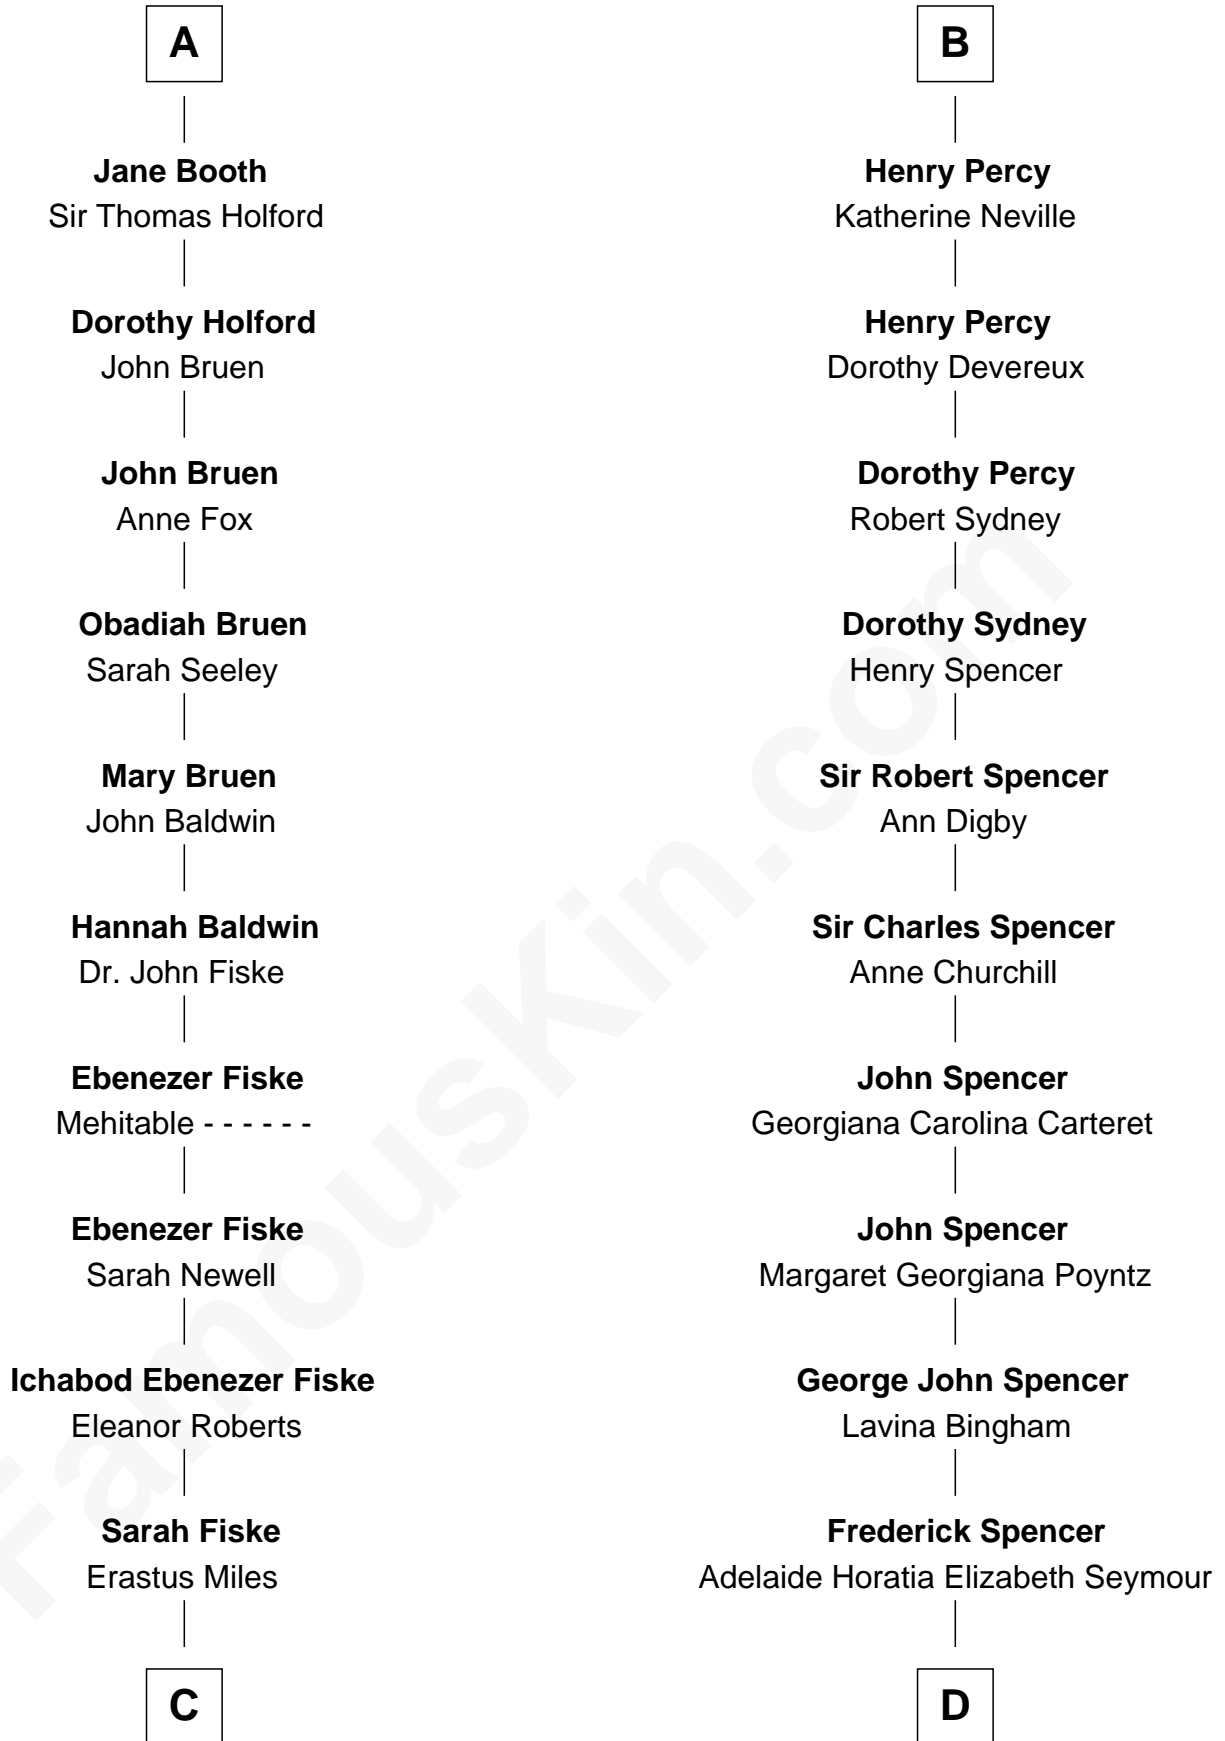

FamousKin.com Relationship Chart of

Christian Herter

59th Governor of Massachusetts

20th cousin of

Princess Diana

Princess of Wales

Sir Robert de Holland

Maude la Zouche

59th Governor of Massachusetts

D

Charles Robert Spencer

Margaret Baring

Albert Edward John Spencer

Cynthia Elinor Beatrix Hamilton

Edward John Spencer

Frances Ruth Burke Roche