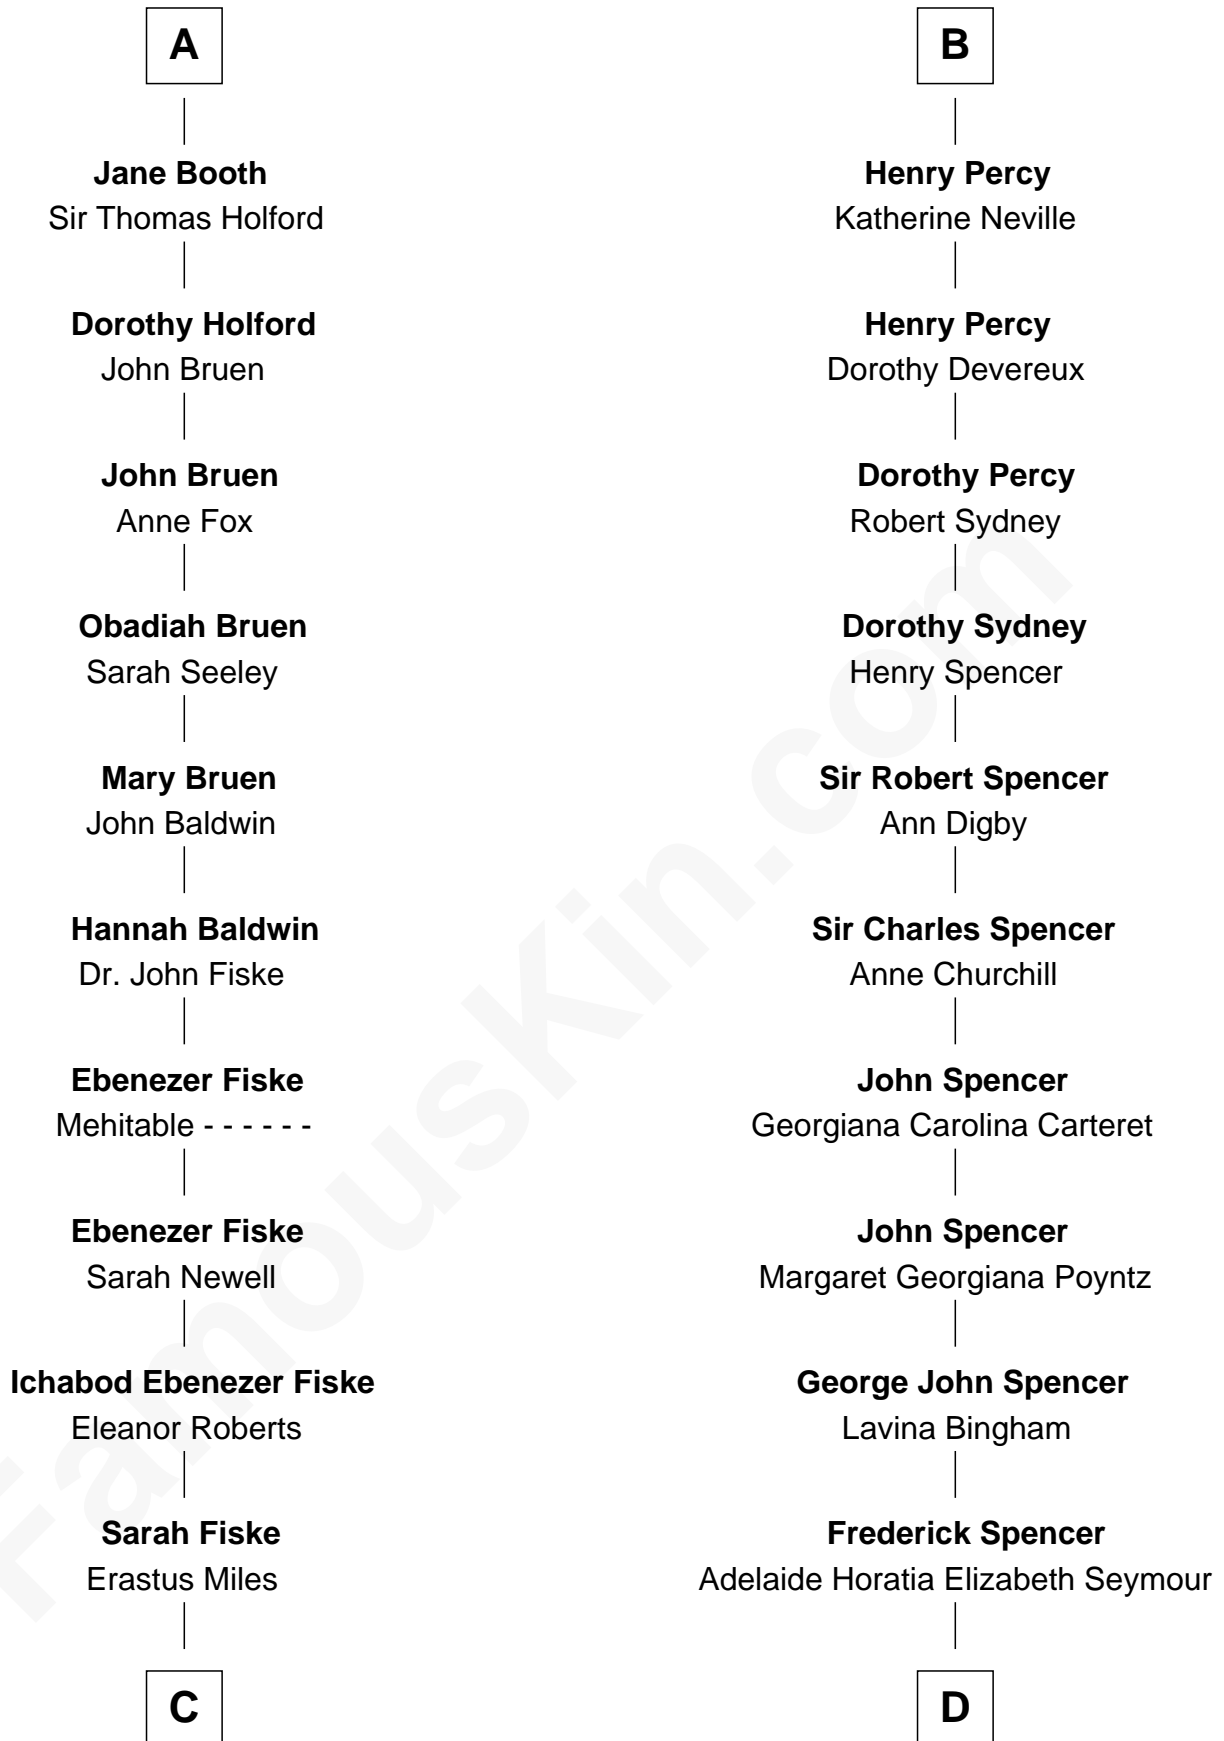

# FamousKin.com Relationship Chart of

**Christian Herter**

*59th Governor of Massachusetts*

20th cousin 1 time removed of

**Prince William**

*Prince of Wales*

**Sir Robert de Holland**

Maude la Zouche

**Maude de Holland**  
Sir Thomas de Swinnerton

**Sir Robert de Swinnerton**  
Elizabeth de Beke

**Maud de Swinnerton**  
Sir John Savage

**Margaret Savage**  
Sir John Dutton

**Maude Dutton**  
Sir William Booth

**Sir George Booth**  
Katherine Montfort

**Sir William Booth**  
Ellen Montgomery

**A**

**Thomas Holand**  
Joan Plantagenet

**Sir Thomas de Holand**  
Alice Fitzalan

**Margaret de Holand**  
Sir John Beaufort

**Edmund Beaufort**  
Eleanor Beauchamp

**Eleanor Beaufort**  
Sir Robert Spencer

**Catherine Spencer**  
Henry Algernon Percy

**Sir Thomas Percy**  
Eleanor Harbottle

**B**

**C**

**Archibald Miles**

Mary Treese