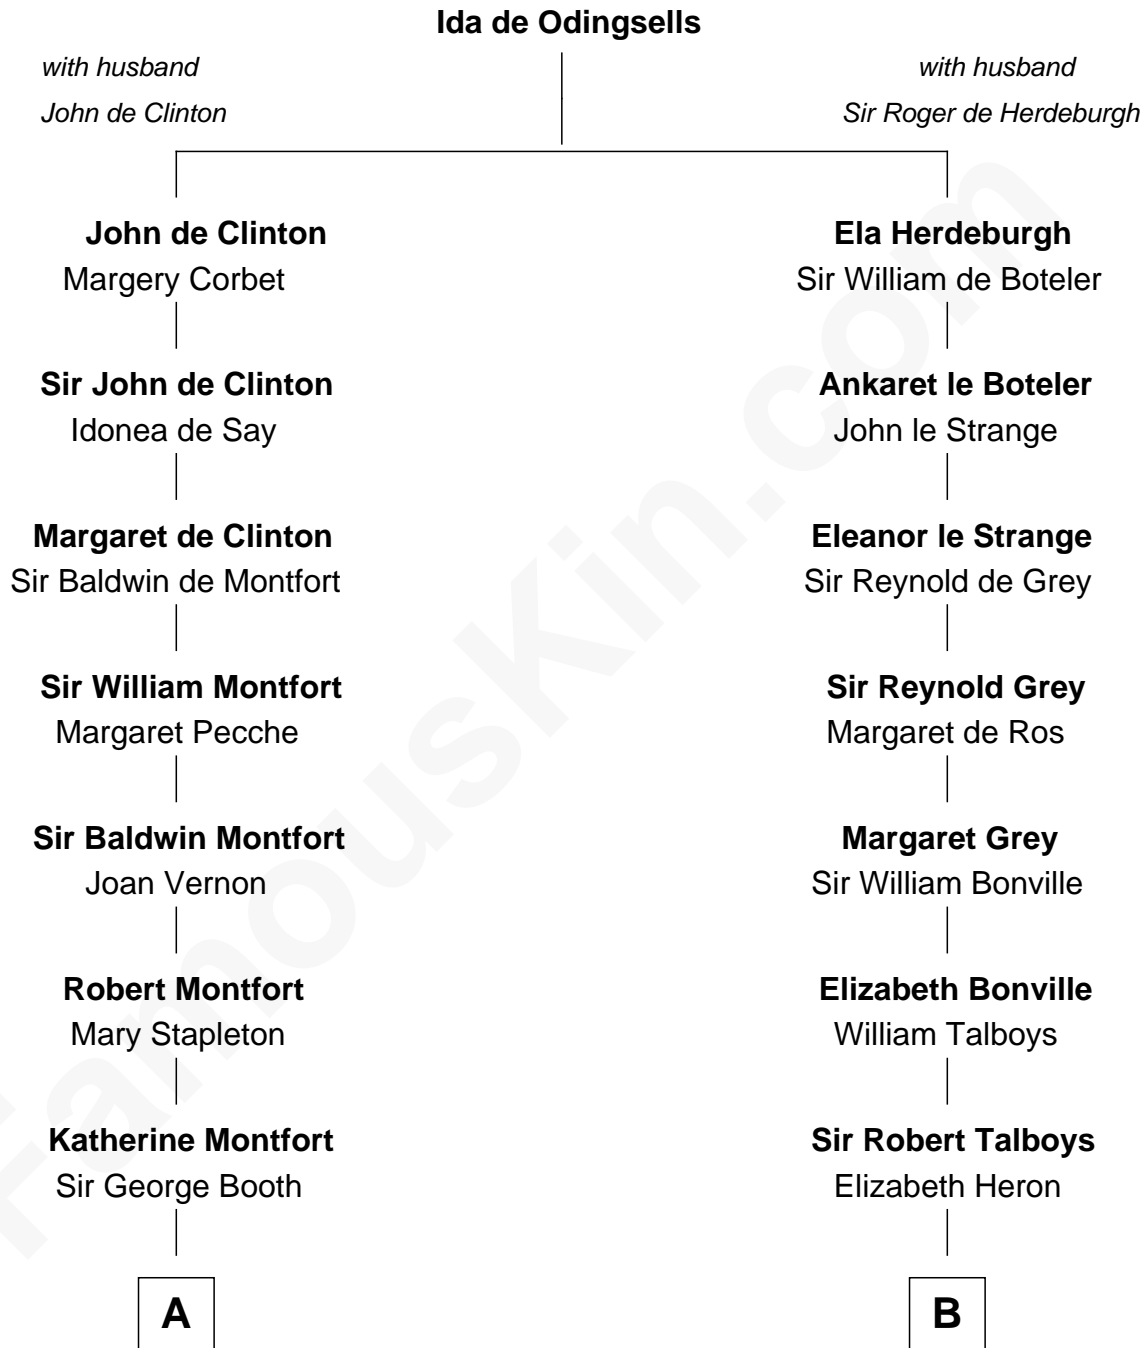

FamousKin.com

Relationship Chart of

Christian Herter

59th Governor of Massachusetts

18th cousin 3 times removed of

William Rufus Day

36th U.S. Secretary of State