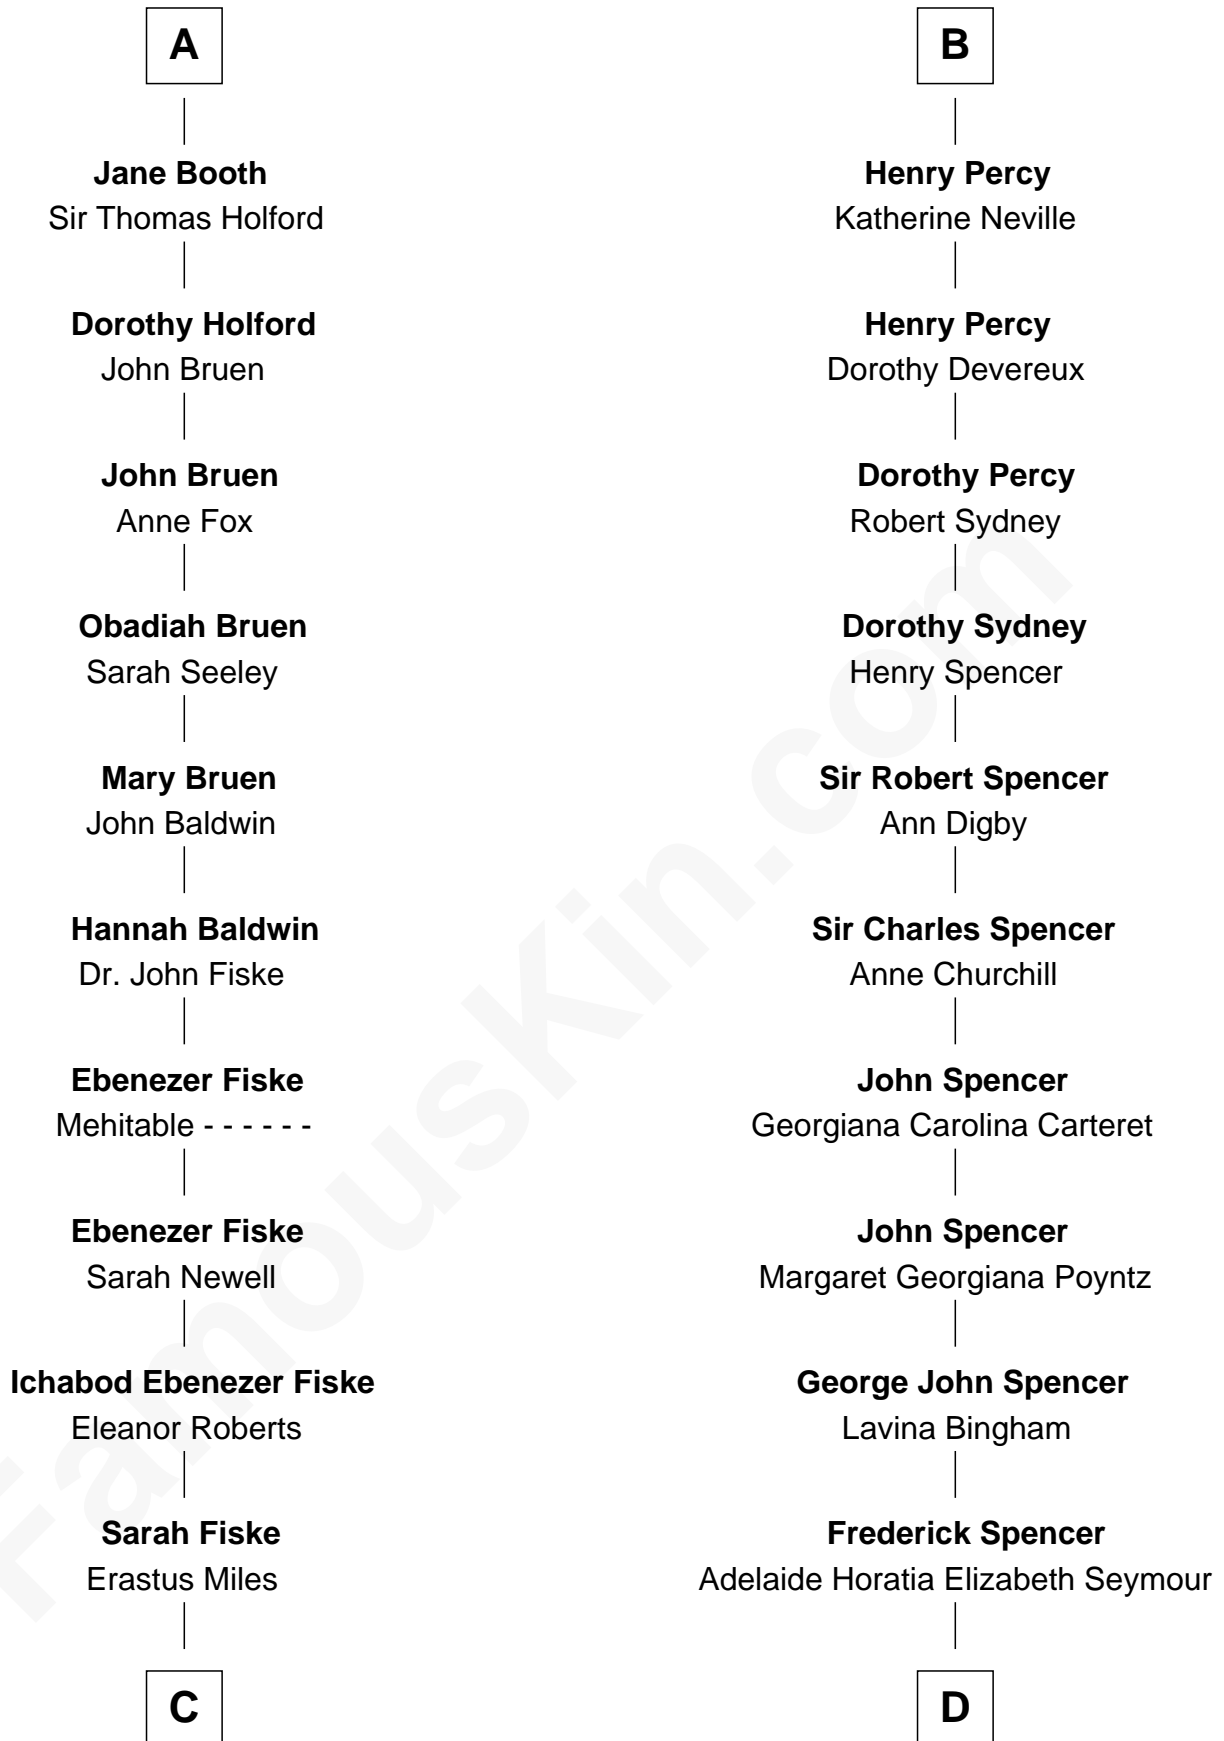

FamousKin.com Relationship Chart of

Christian Herter

59th Governor of Massachusetts

20th cousin 1 time removed of

Prince Harry

Duke of Sussex

Sir Robert de Holland

Maude la Zouche

59th Governor of Massachusetts

D

Charles Robert Spencer

Margaret Baring

Albert Edward John Spencer

Cynthia Elinor Beatrix Hamilton

Edward John Spencer

Frances Ruth Burke Roche