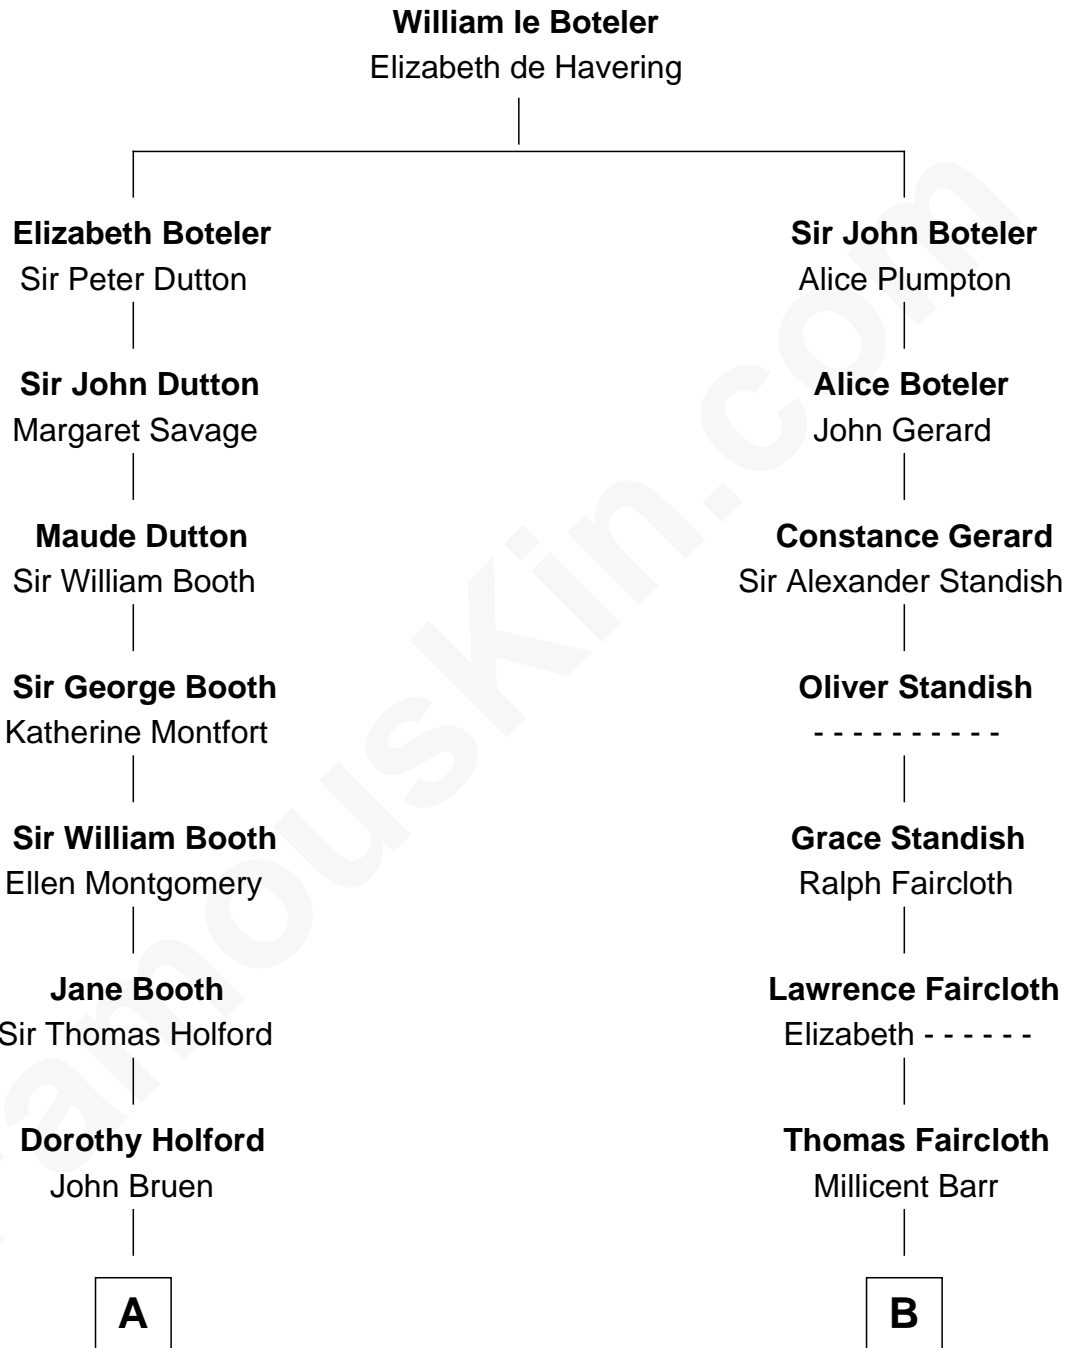

FamousKin.com

Relationship Chart of

Christian Herter

59th Governor of Massachusetts

18th cousin 2 times removed of

Harry Chapin

Singer and Songwriter

C