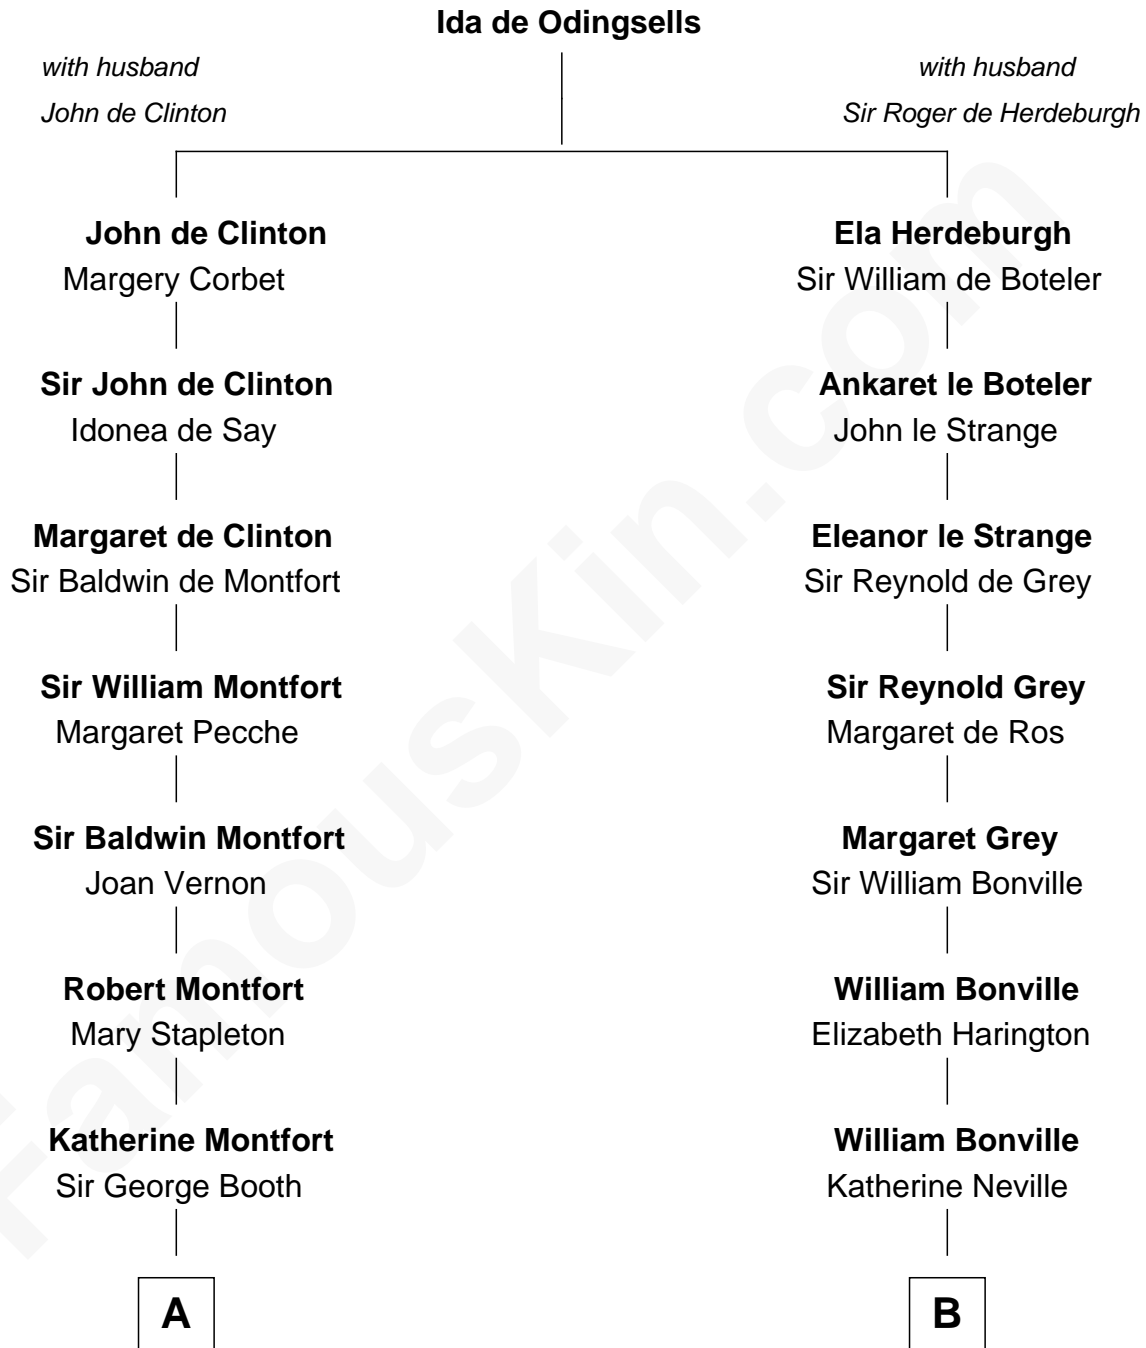

## Relationship Chart of

### Christian Herter

59th Governor of Massachusetts

18th cousin 3 times removed of

**Oliver Wendell Holmes, Sr.**

American "Fireside" Poet

**C**

**Sarah Fiske**  
Erastus Miles

**Archibald Miles**  
Mary Treese