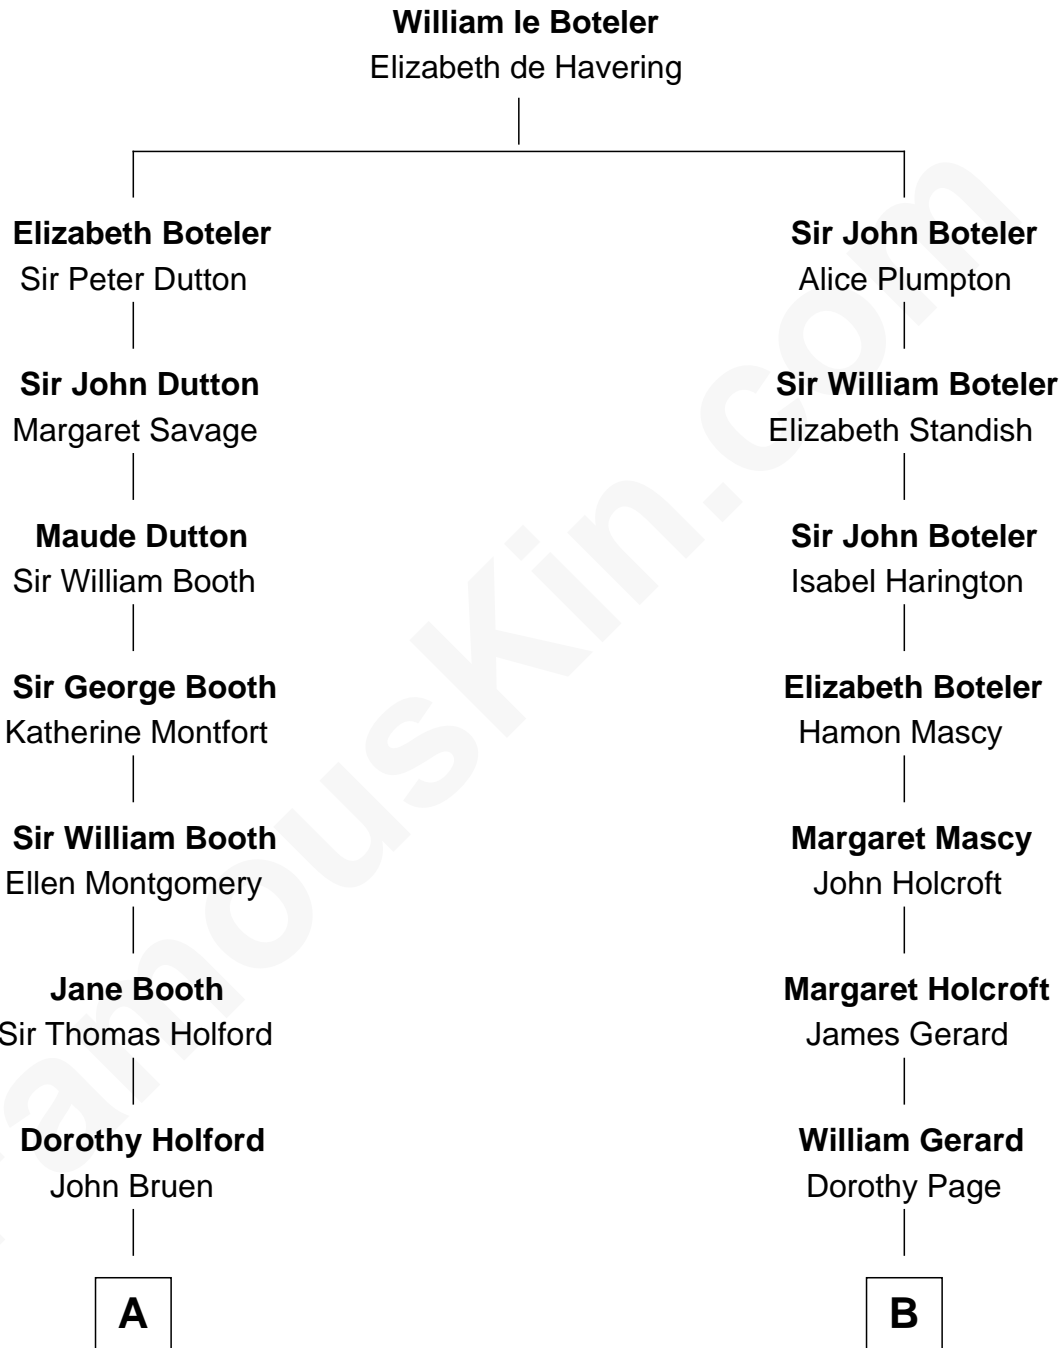

FamousKin.com

Relationship Chart of

Christian Herter

59th Governor of Massachusetts

15th cousin 3 times removed of

Capt. William Lewis Herndon

Captain of the ill fated S.S. Central America

C

Albert Herter
Adele McGinnis

Christian Herter
59th Governor of Massachusetts

FamousKin.com