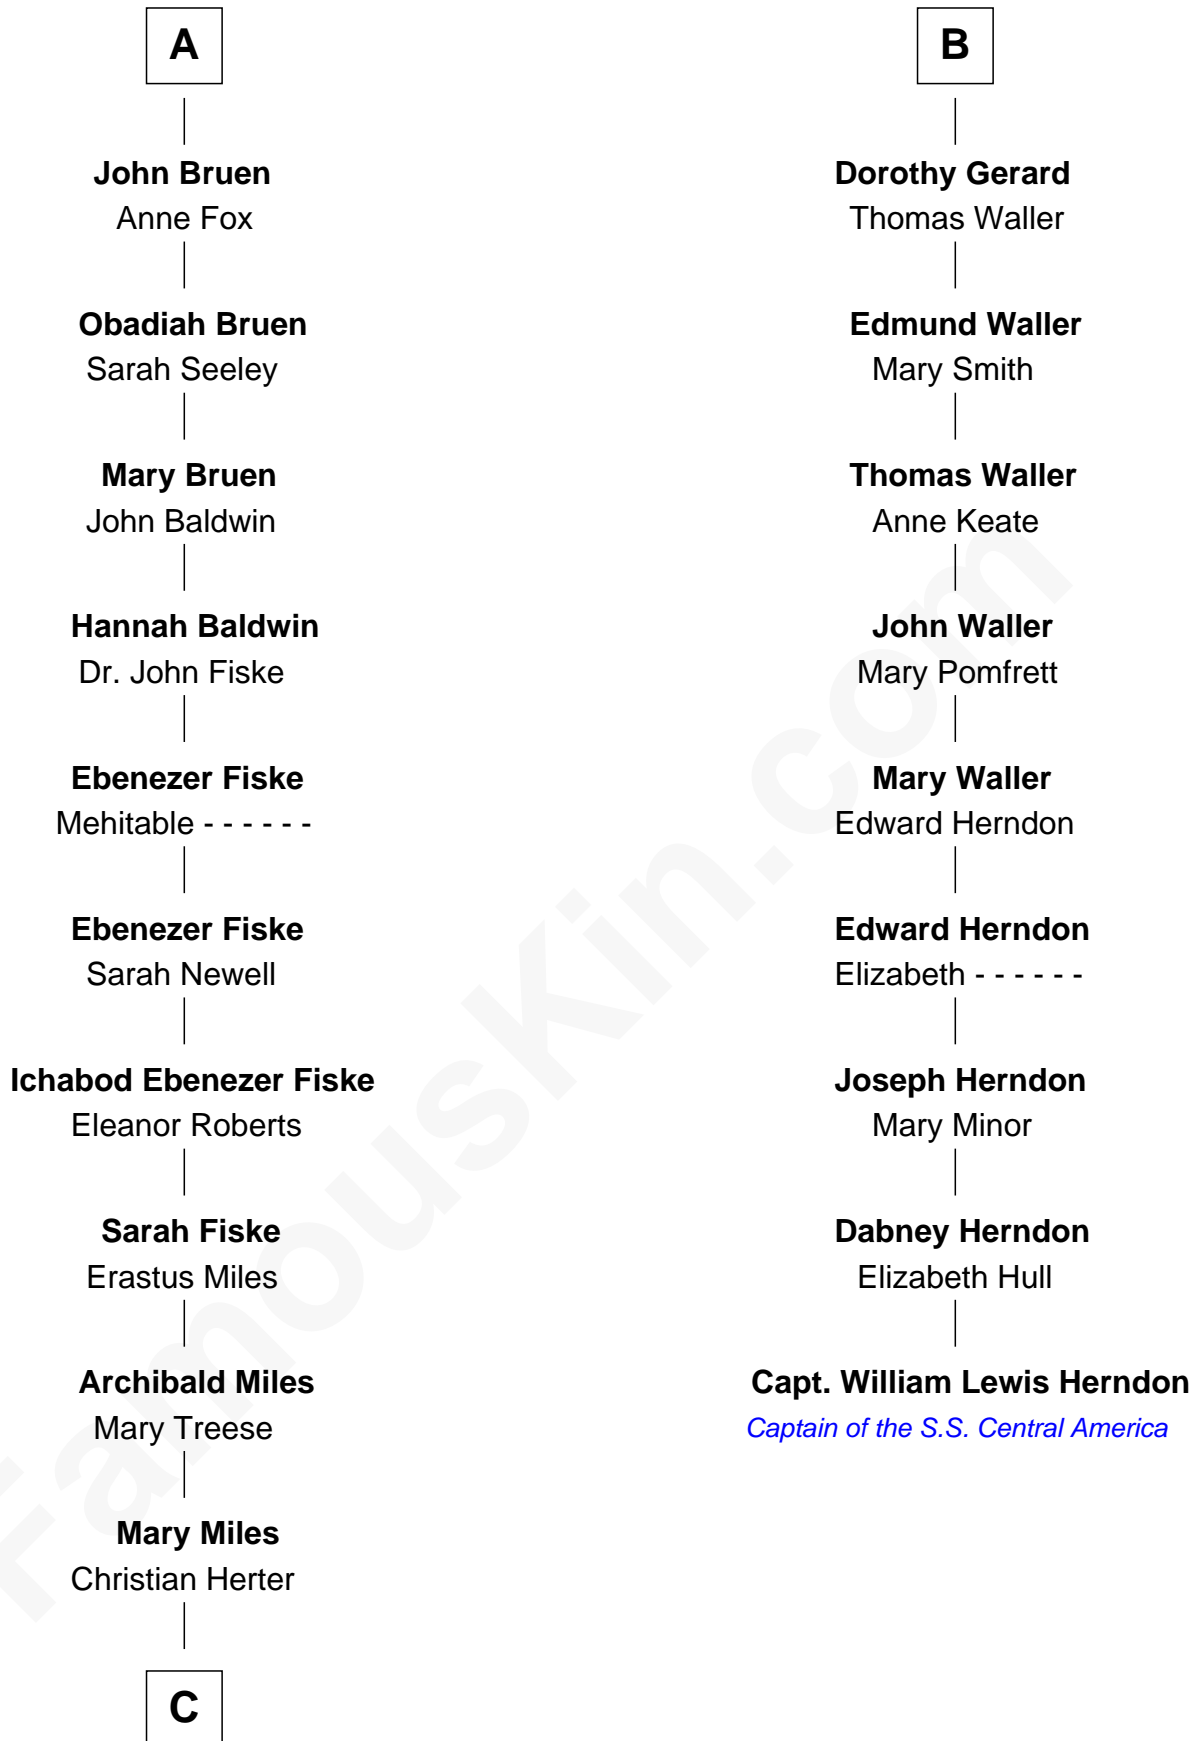

FamousKin.com

Relationship Chart of

Christian Herter

59th Governor of Massachusetts

15th cousin 3 times removed of

Capt. William Lewis Herndon

Captain of the ill fated S.S. Central America

C

Albert Herter
Adele McGinnis

Christian Herter
59th Governor of Massachusetts

FamousKin.com