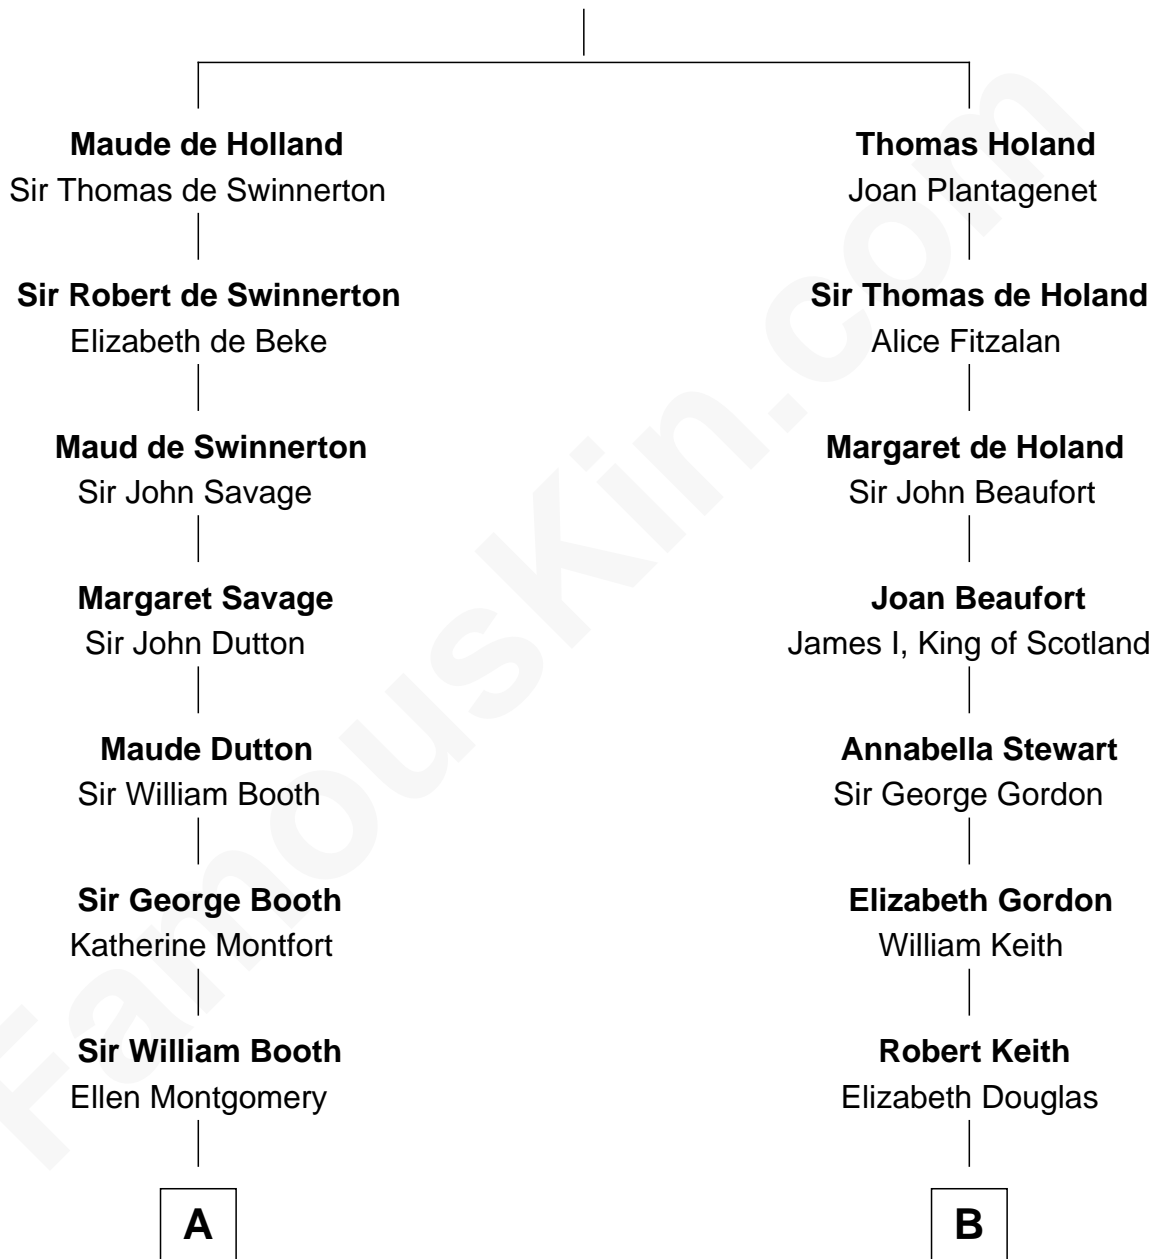

FamousKin.com Relationship Chart of

Christian Herter

59th Governor of Massachusetts

20th cousin 1 time removed of

Wernher von Braun

Rocket Scientist

Sir Robert de Holland

Maude la Zouche

59th Governor of Massachusetts

D

Friederike von Keyserlingk

Gustav von Below

Karl Emil Gustav von Below

Eleonore Melitta Behrend

Marie Eleonore Dorothea von Below

Wernher von Quistorp