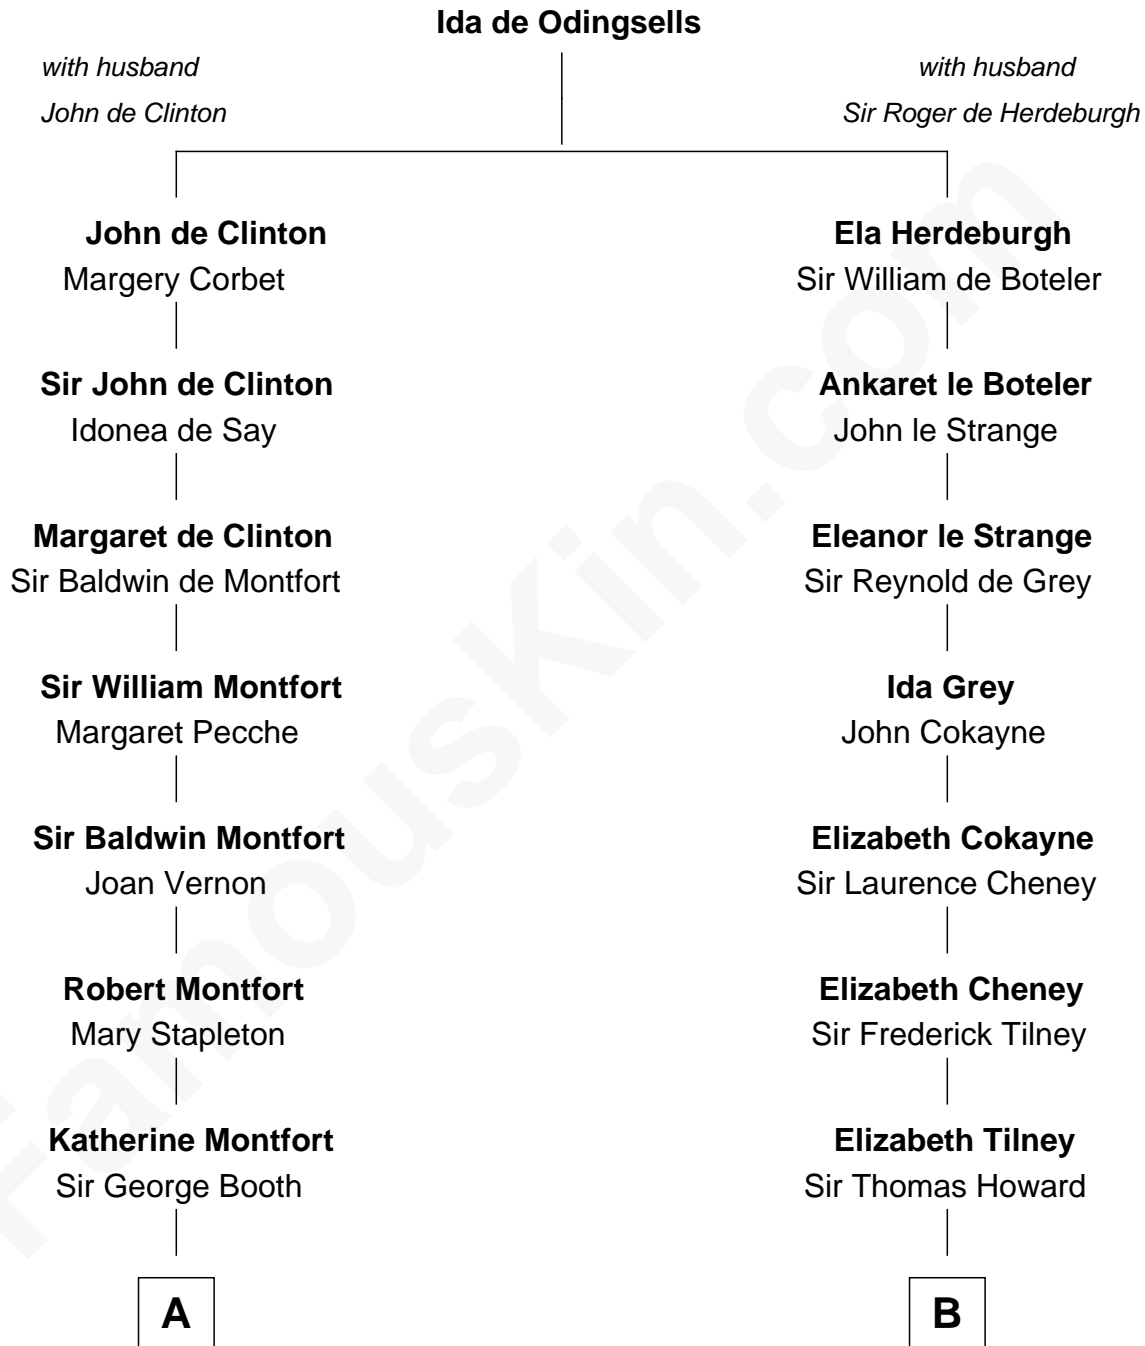

FamousKin.com

Relationship Chart of

Christian Herter

59th Governor of Massachusetts

8th cousin 13 times removed of

Anne Boleyn

2nd Wife of King Henry VIII

C

—
Sarah Fiske
Erastus Miles

—
Archibald Miles
Mary Treese

—
Mary Miles
Christian Herter

—
Albert Herter
Adele McGinnis

—
Christian Herter
59th Governor of Massachusetts