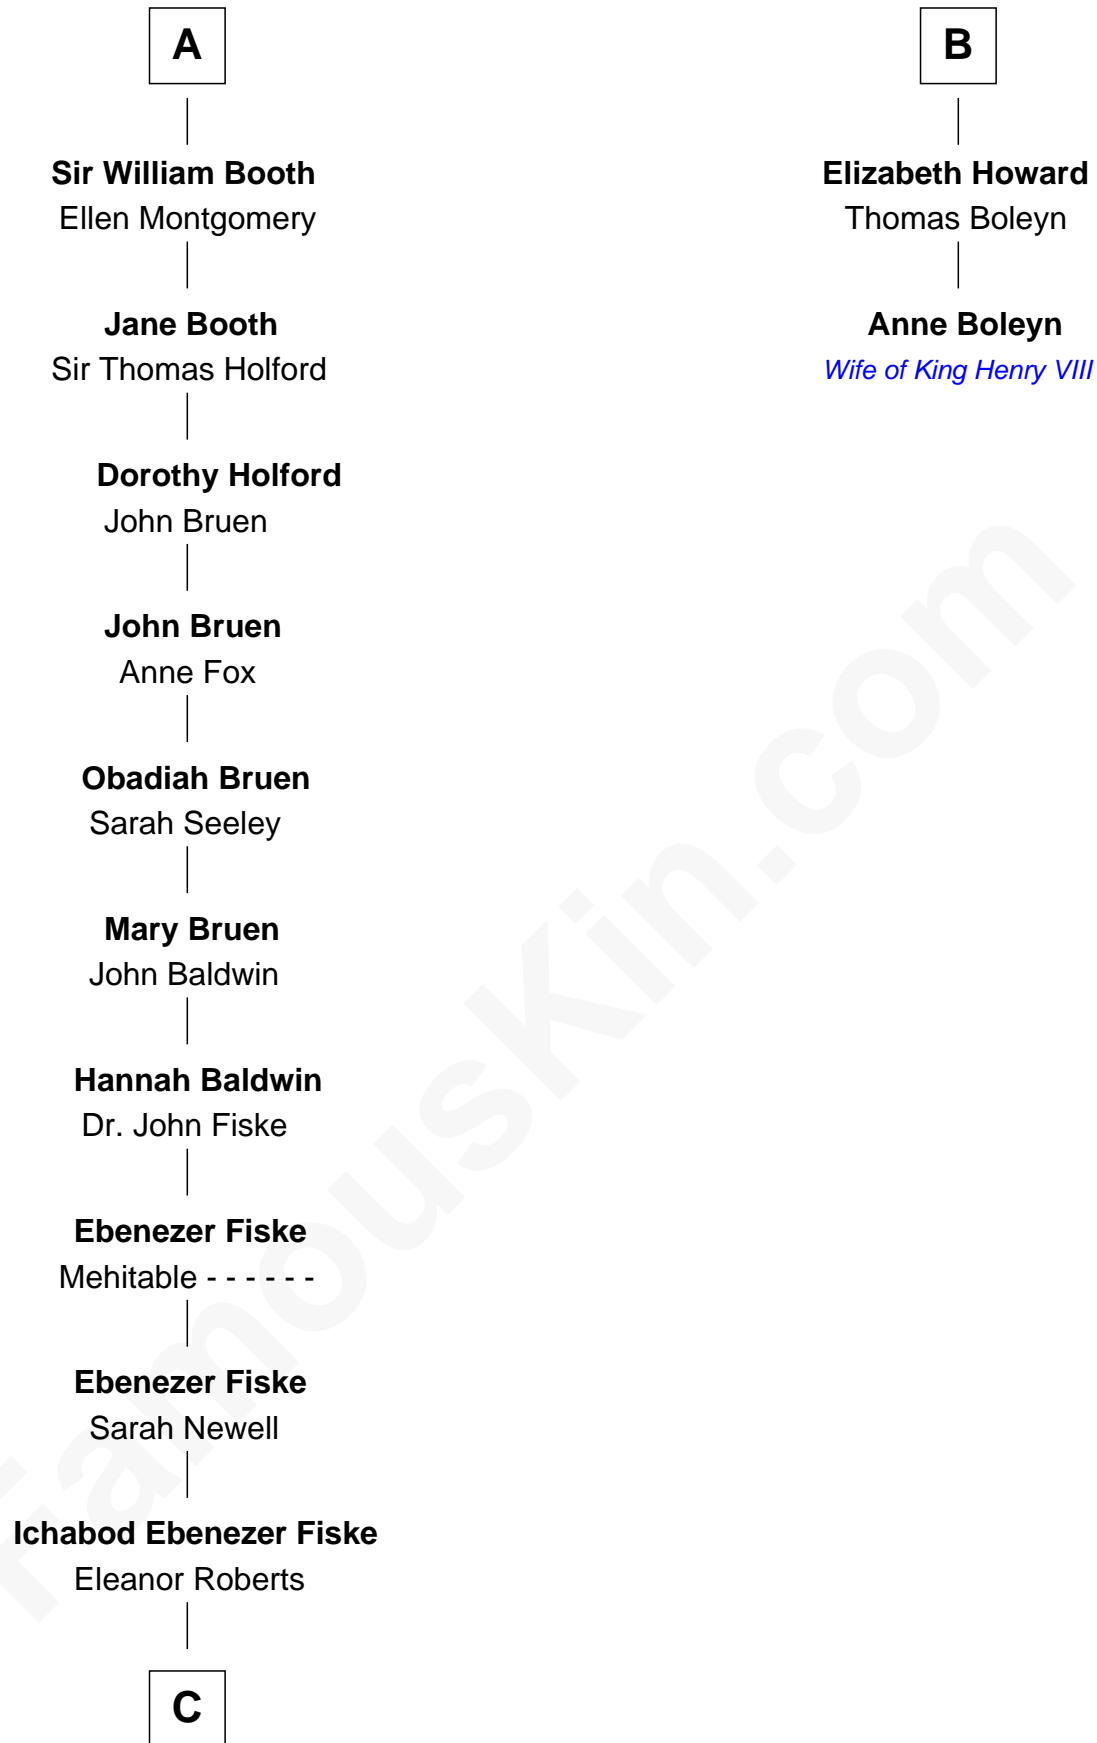

FamousKin.com

Relationship Chart of

Christian Herter

59th Governor of Massachusetts

8th cousin 13 times removed of

Anne Boleyn

2nd Wife of King Henry VIII

C

—
Sarah Fiske
Erastus Miles

—
Archibald Miles
Mary Treese

—
Mary Miles
Christian Herter

—
Albert Herter
Adele McGinnis

—
Christian Herter
59th Governor of Massachusetts