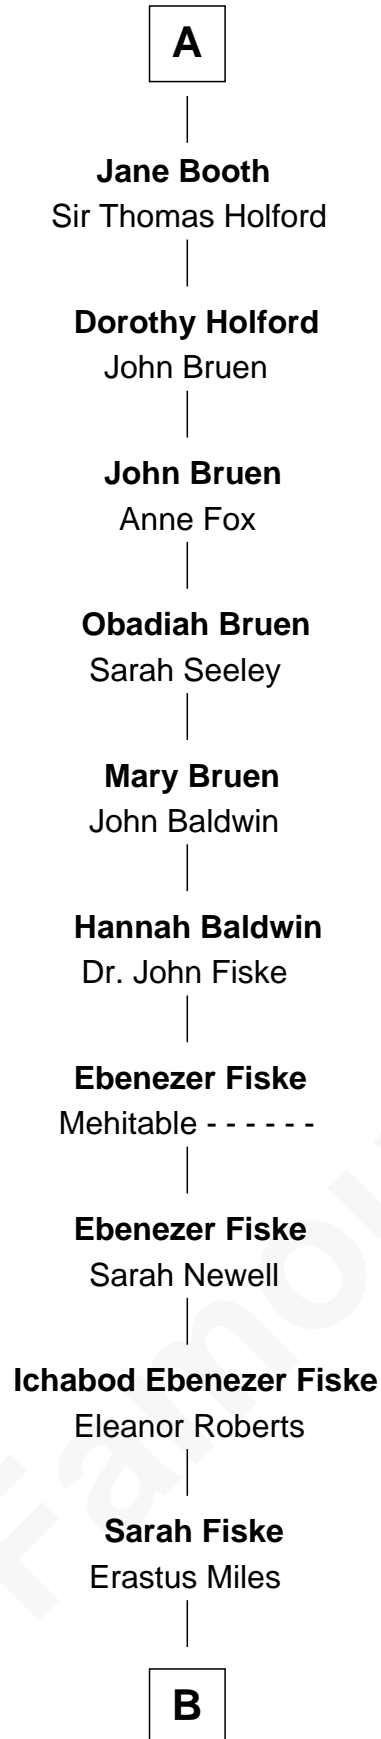

# FamousKin.com Relationship Chart of

**Christian Herter**

*59th Governor of Massachusetts*

6th cousin 14 times removed of

**King Henry VIII**

*King of England*

**Sir Robert de Holland**

Maude la Zouche

**Maude de Holland**  
Sir Thomas de Swinnerton

**Sir Robert de Swinnerton**  
Elizabeth de Beke

**Maud de Swinnerton**  
Sir John Savage

**Margaret Savage**  
Sir John Dutton

**Maude Dutton**  
Sir William Booth

**Sir George Booth**  
Katherine Montfort

**Sir William Booth**  
Ellen Montgomery

**A**

**Thomas Holand**  
Joan Plantagenet

**Sir Thomas de Holand**  
Alice Fitzalan

**Margaret de Holand**  
Sir John Beaufort

**John Beaufort**  
Margaret Beauchamp

**Margaret Beaufort**  
Edmund Tudor

**Henry VII, King of England**  
Elizabeth of York

**King Henry VIII**  
*King of England*

**B**

—  
**Archibald Miles**

Mary Treese