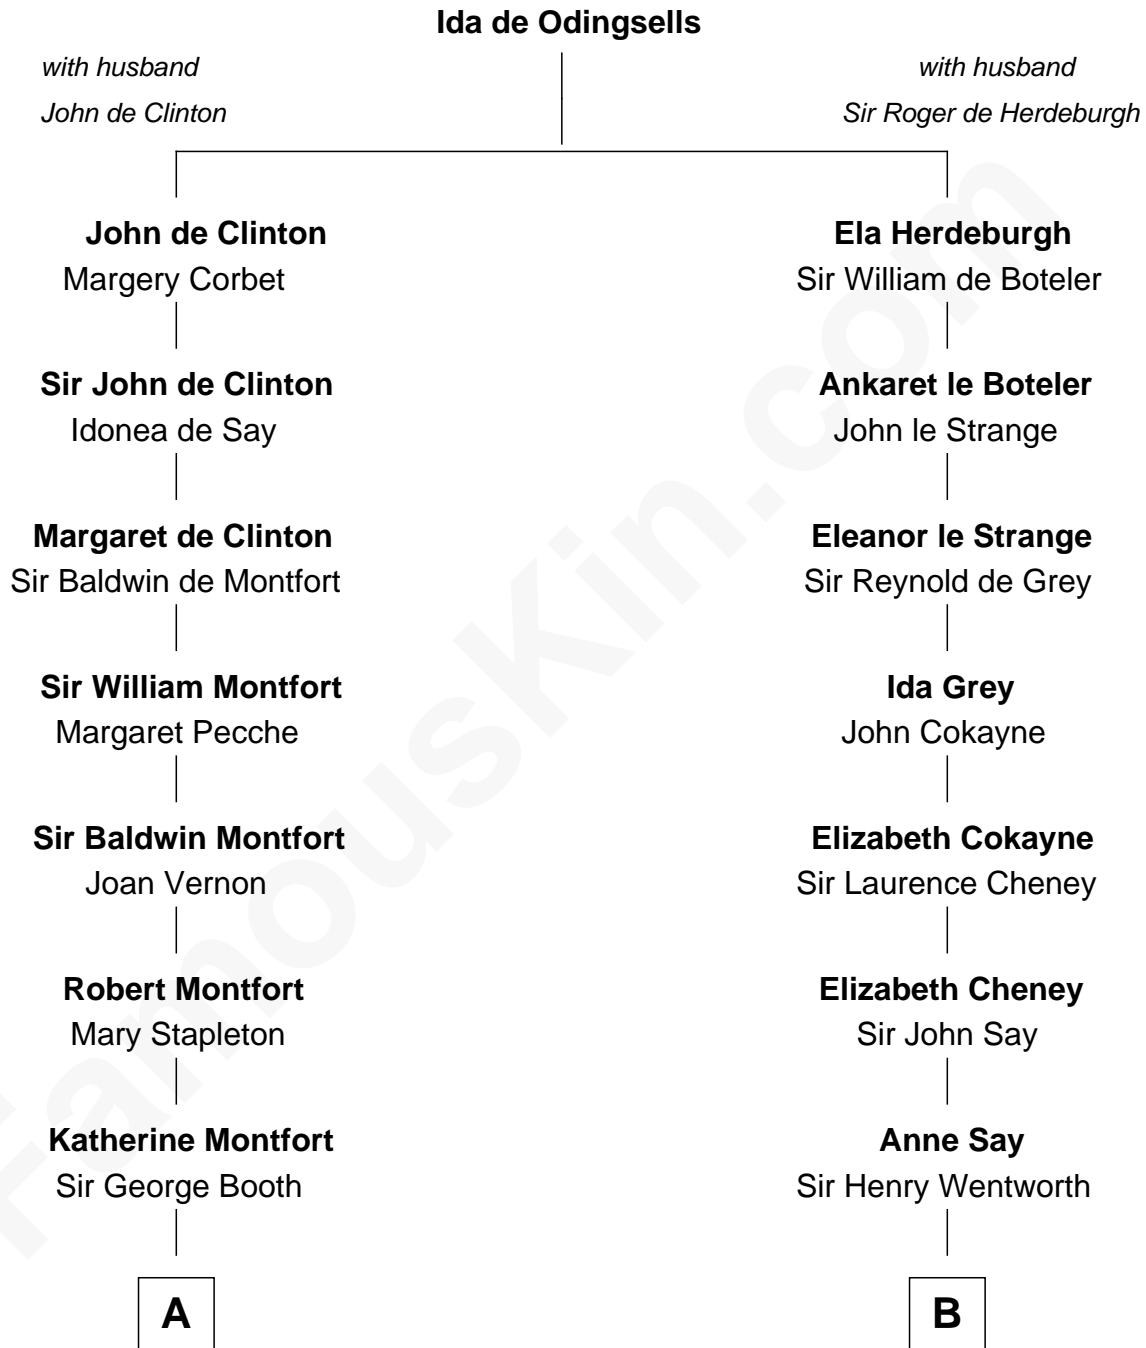

FamousKin.com

Relationship Chart of

Christian Herter

59th Governor of Massachusetts

8th cousin 13 times removed of

Jane Seymour

3rd Wife of King Henry VIII