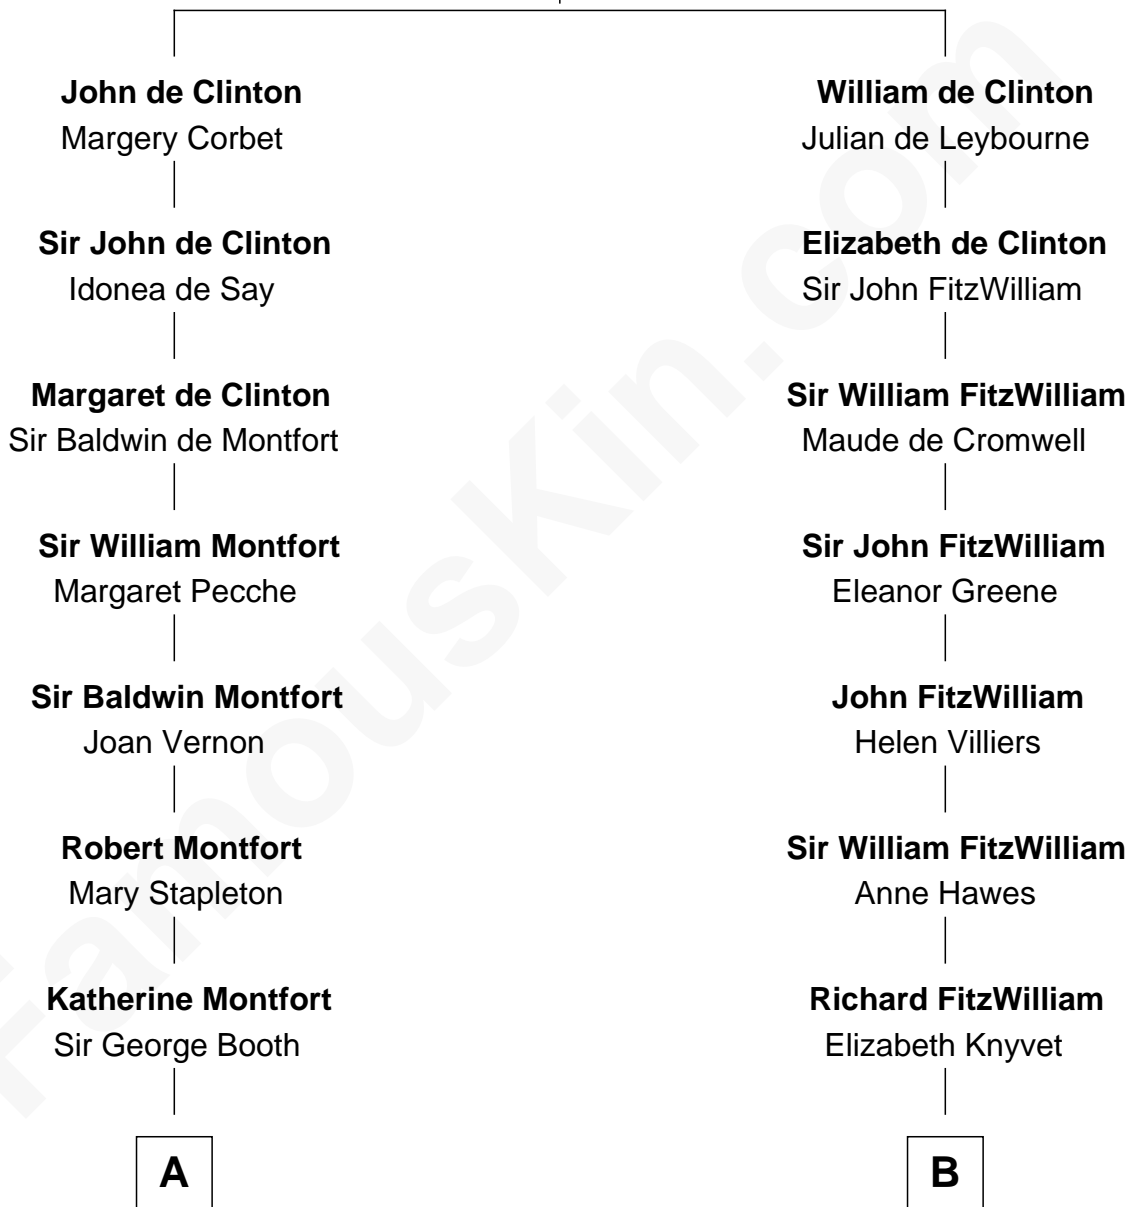

# FamousKin.com Relationship Chart of

**Christian Herter**

*59th Governor of Massachusetts*

**20th cousin 1 time removed of**

**John Adams Morgan**

*1952 Olympic Sailing Gold Medalist*

**John de Clinton**  
Ida de Odingsells

**C**

**Sarah Fiske**  
Erastus Miles

**Archibald Miles**  
Mary Treese

**Mary Miles**  
Christian Herter

**Albert Herter**  
Adele McGinnis

**Christian Herter**  
*59th Governor of Massachusetts*

**D**

**John Quincy Adams**  
Frances Cadwallader Crowninshield