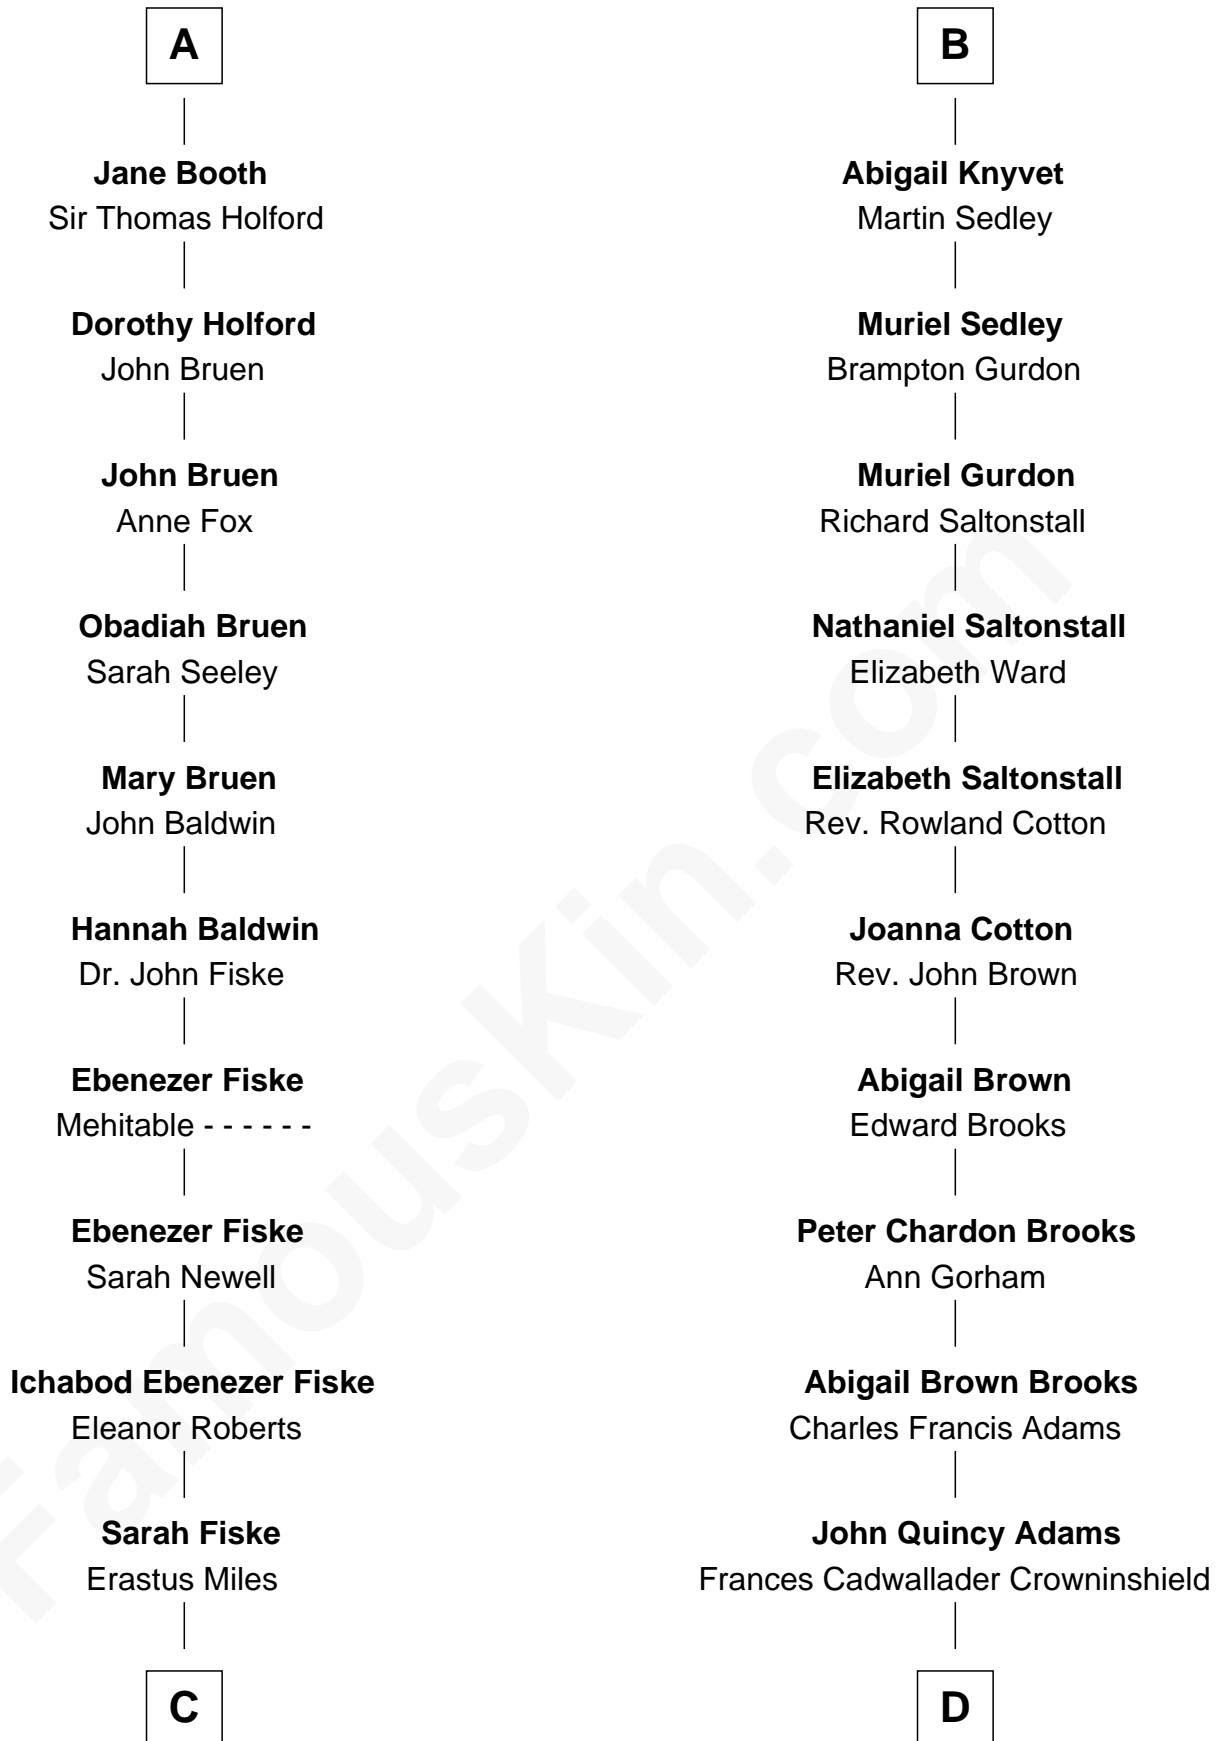

# FamousKin.com Relationship Chart of

**Christian Herter**

*59th Governor of Massachusetts*

**19th cousin 1 time removed of**

**John Adams Morgan**

*1952 Olympic Sailing Gold Medalist*

**Sir Robert de Holland**

Maude la Zouche

**Maude de Holland**  
Sir Thomas de Swinnerton

**Sir Robert de Swinnerton**  
Elizabeth de Beke

**Maud de Swinnerton**  
Sir John Savage

**Margaret Savage**  
Sir John Dutton

**Maude Dutton**  
Sir William Booth

**Sir George Booth**  
Katherine Montfort

**Sir William Booth**  
Ellen Montgomery

**A**

**Thomas Holand**  
Joan Plantagenet

**John de Holand**  
Elizabeth of Lancaster

**Constance de Holand**  
Sir John Grey

**Alice Grey**  
Sir William Knyvet

**Sir Edmund Knyvet**  
Eleanor Tyrrel

**Edmund Knyvet**  
Jane Bouchier

**John Knyvet**  
Agnes Harcourt

**B**

**C**

**Archibald Miles**

Mary Treese