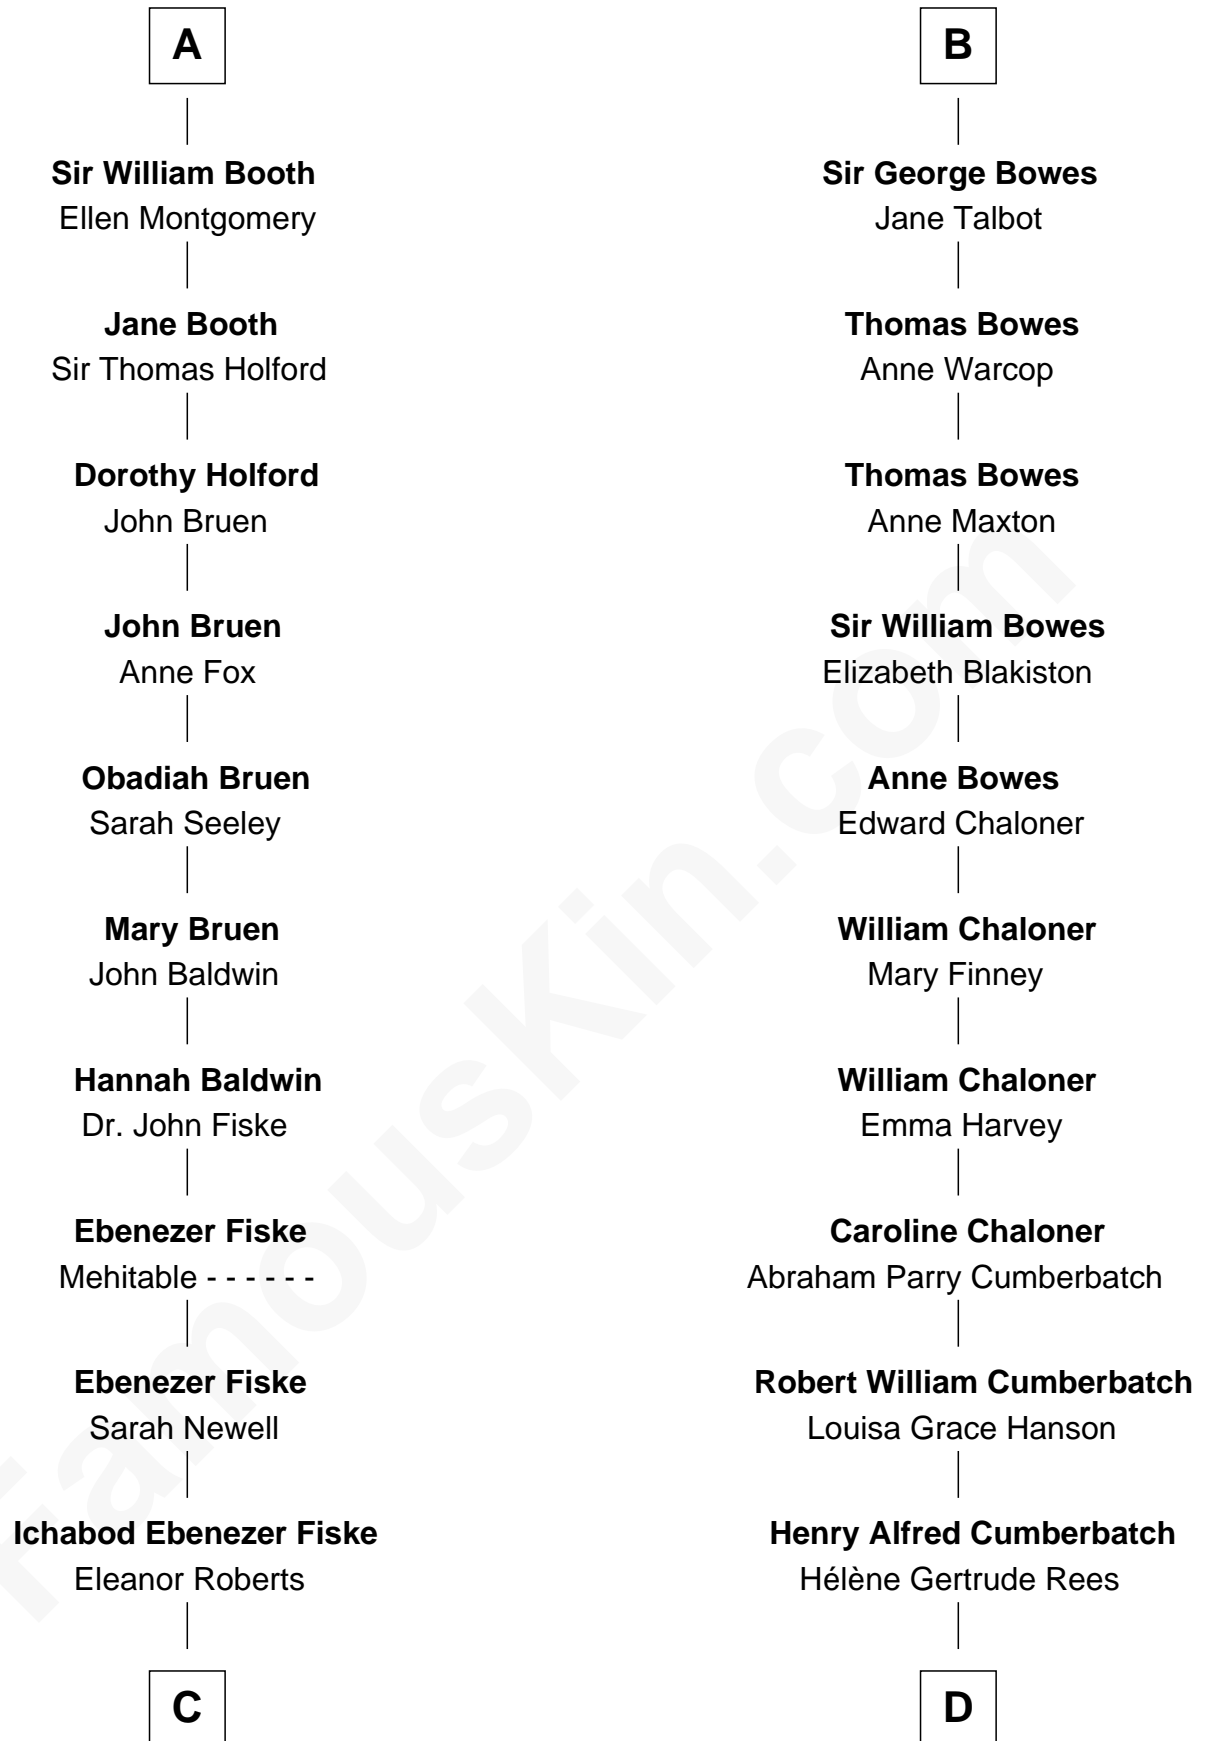

FamousKin.com

Relationship Chart of

Christian Herter

59th Governor of Massachusetts

19th cousin 2 times removed of

Benedict Cumberbatch

Movie, Television and Stage Actor

C

Sarah Fiske
Erastus Miles

Archibald Miles
Mary Treese

Mary Miles
Christian Herter

Albert Herter
Adele McGinnis

Christian Herter
59th Governor of Massachusetts

D

Henry Carlton Cumberbatch
Pauline Ellen Laing Congdon