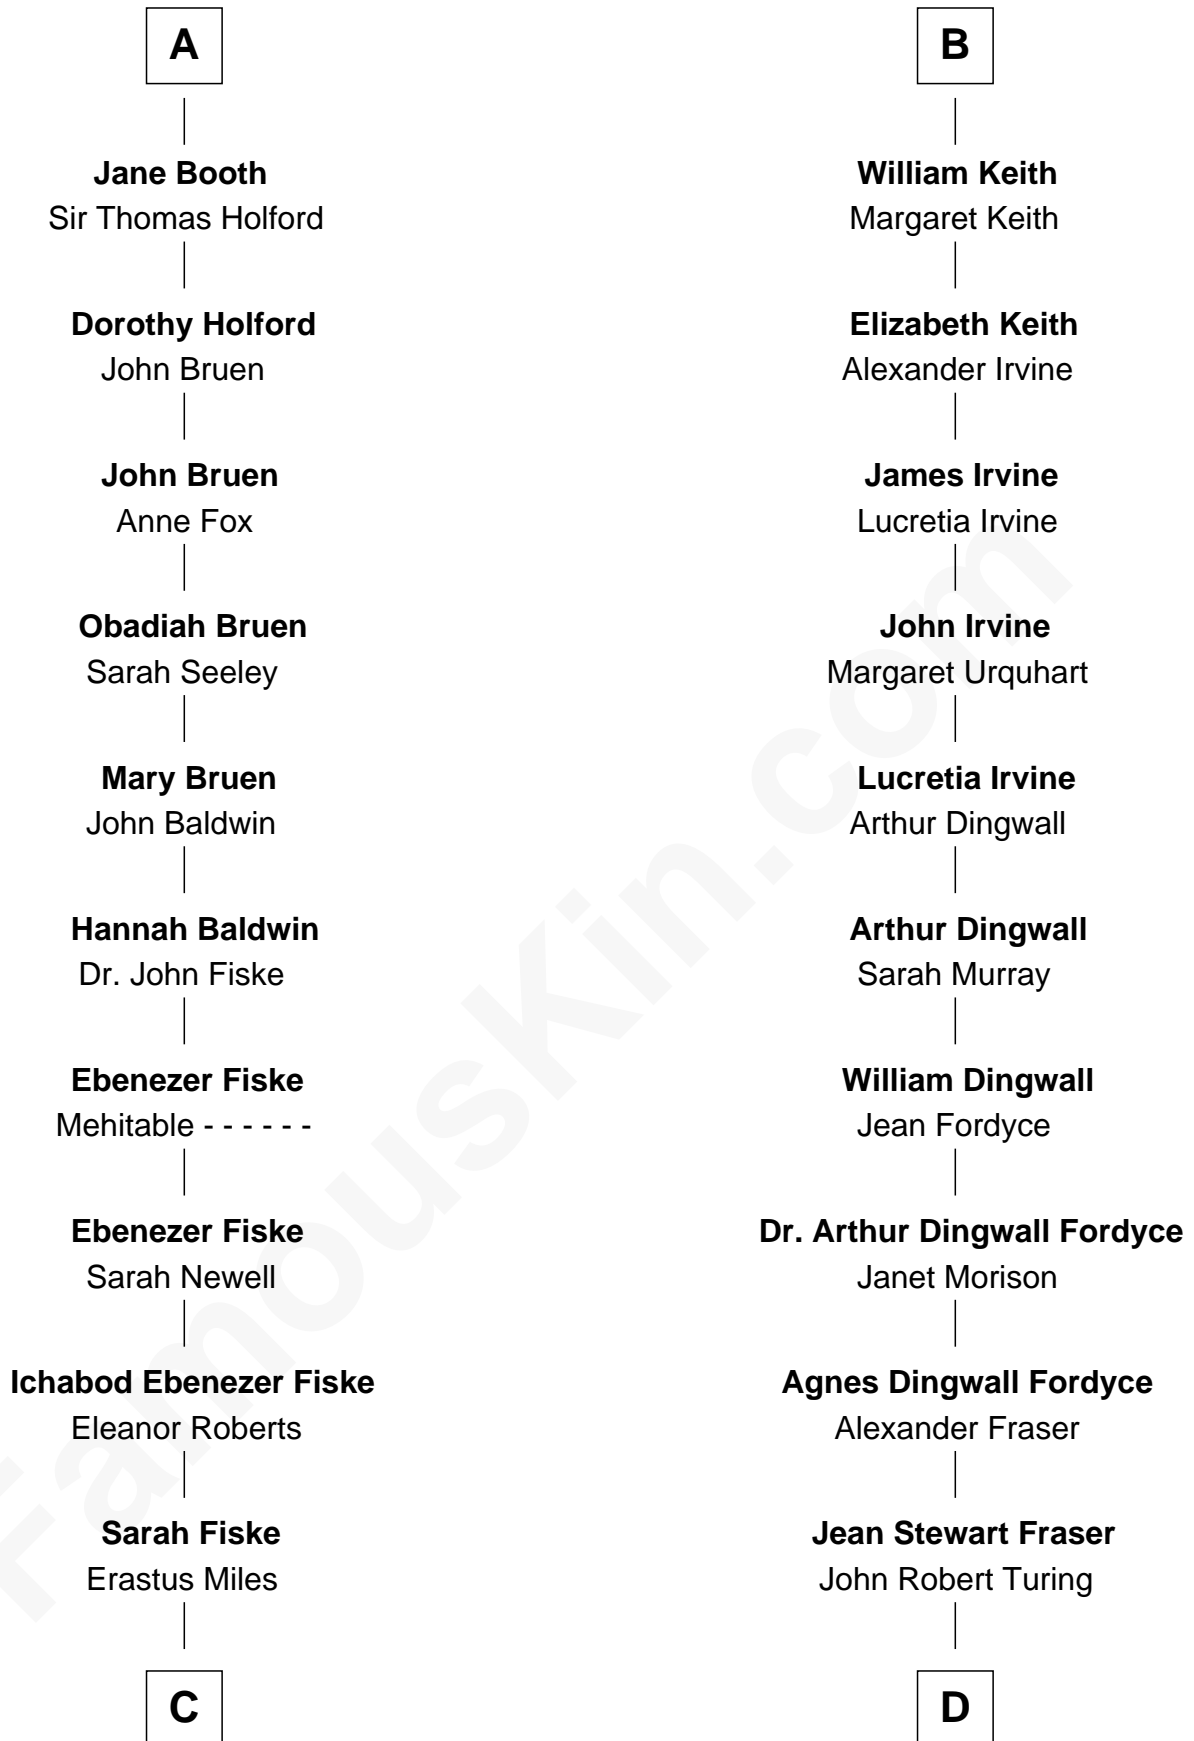

FamousKin.com Relationship Chart of

Christian Herter

59th Governor of Massachusetts

19th cousin 1 time removed of

Alan Turing

WWII Codebreaker of Nazi Enigma Machine

Sir Robert de Holland

Maude la Zouche