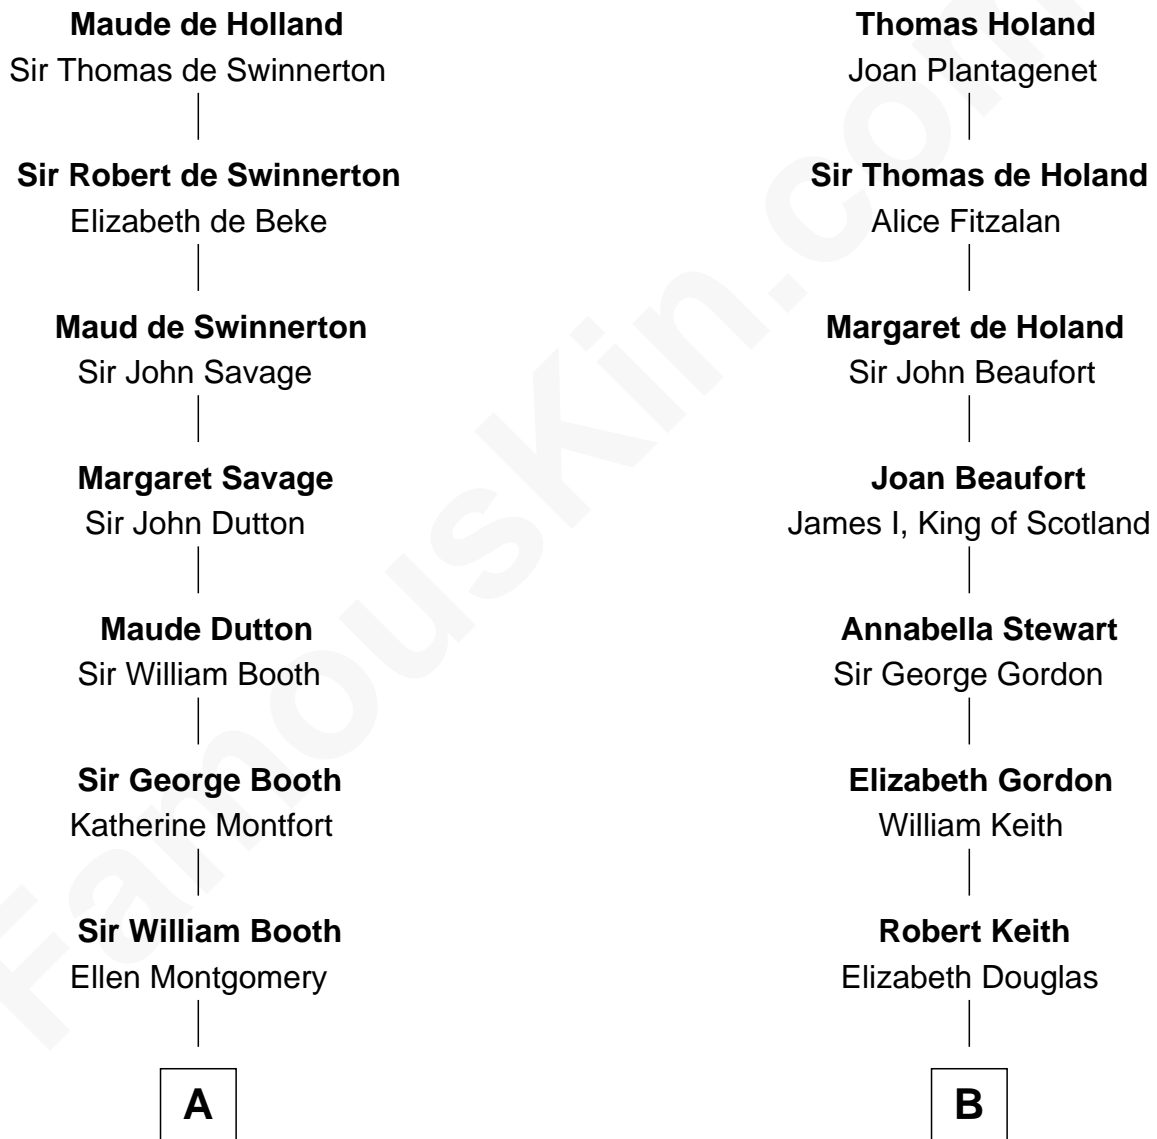

FamousKin.com Relationship Chart of

Christian Herter

59th Governor of Massachusetts

19th cousin 1 time removed of

Alan Turing

WWII Codebreaker of Nazi Enigma Machine

Sir Robert de Holland

Maude la Zouche