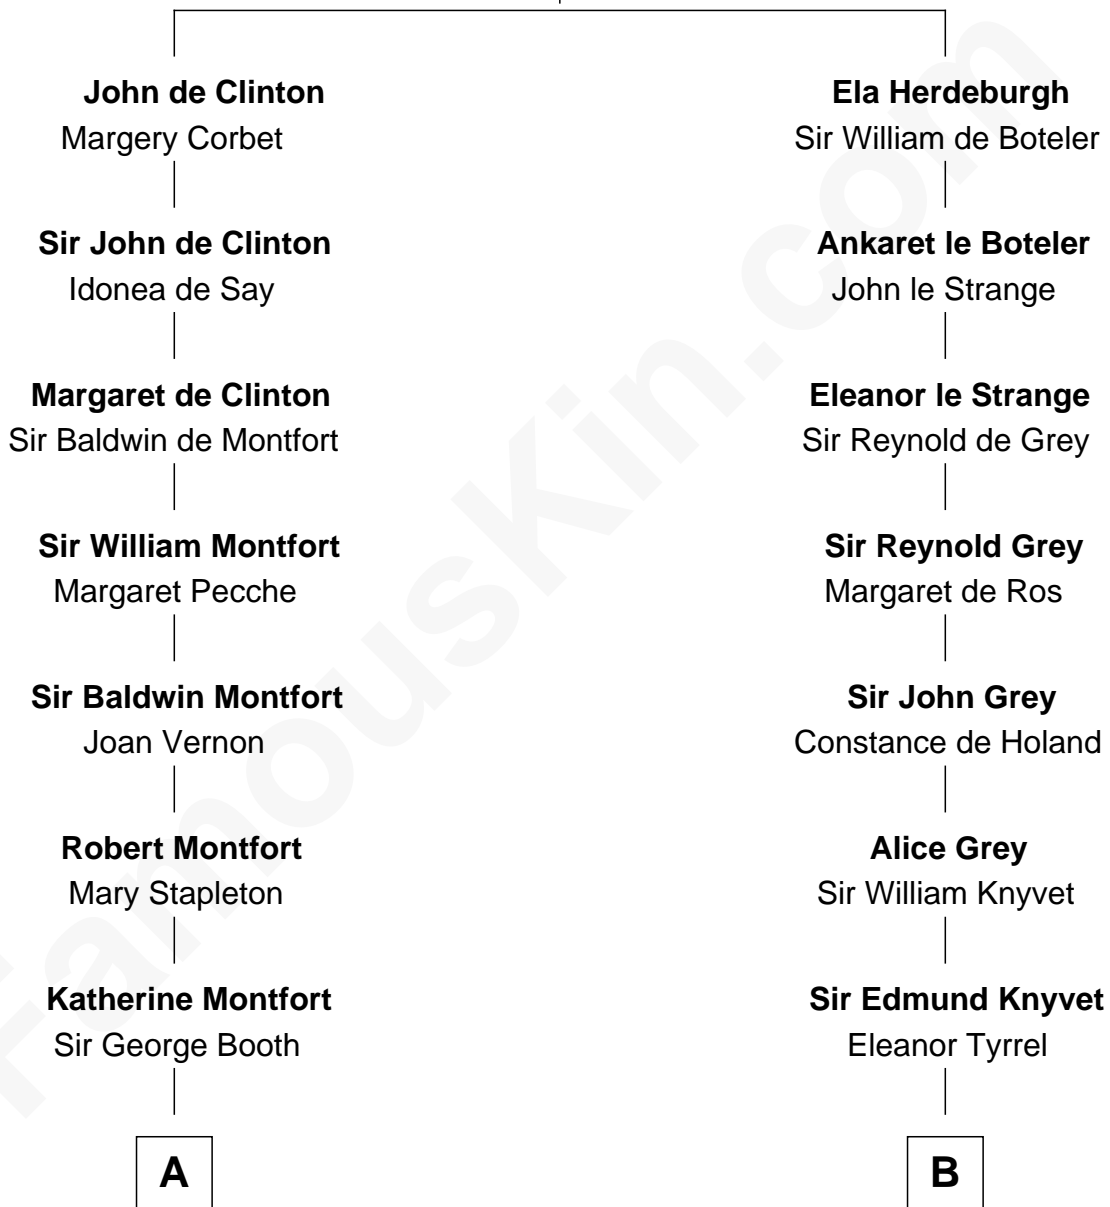

# FamousKin.com Relationship Chart of

**Christian Herter**

*59th Governor of Massachusetts*

21st cousin of

**Tilda Swinton**

*Movie Actress*

**Ida de Odingsells**

*with husband*

*John de Clinton*

*with husband*

*Sir Roger de Herdeburgh*

**C**

**Sarah Fiske**  
Erastus Miles

**Archibald Miles**  
Mary Treese

**Mary Miles**  
Christian Herter

**Albert Herter**  
Adele McGinnis

**Christian Herter**  
*59th Governor of Massachusetts*

**D**

**Albany Fetherstonhaugh**  
Evelyn Gertrude Astell

**Gertrude Clare Fetherstonhaugh**  
Cecil George Herbert Alers-Hankey

**Mariora Beatrice Evelyn Rochfort Alers-Hankey**  
Alan Henry Campbell Swinton