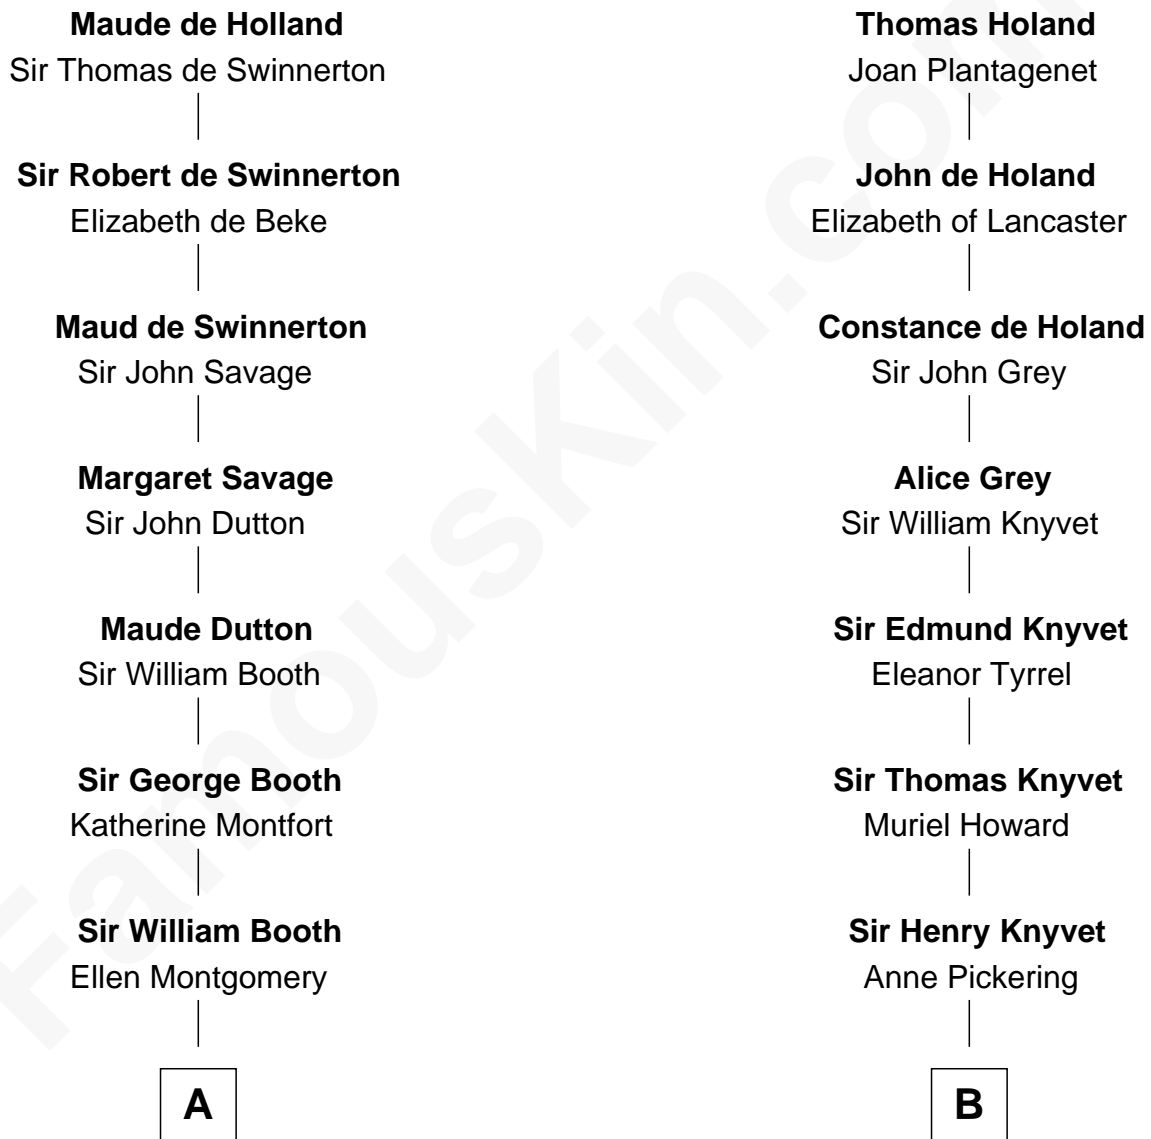

FamousKin.com Relationship Chart of

Christian Herter

59th Governor of Massachusetts

19th cousin 1 time removed of

Tilda Swinton

Movie Actress

Sir Robert de Holland

Maude la Zouche

59th Governor of Massachusetts

D

Mariora Beatrice Evelyn Rochfort Alers-Hankey

Alan Henry Campbell Swinton

Sir John Swinton

Judith Balfour Killen

Tilda Swinton

Movie Actress