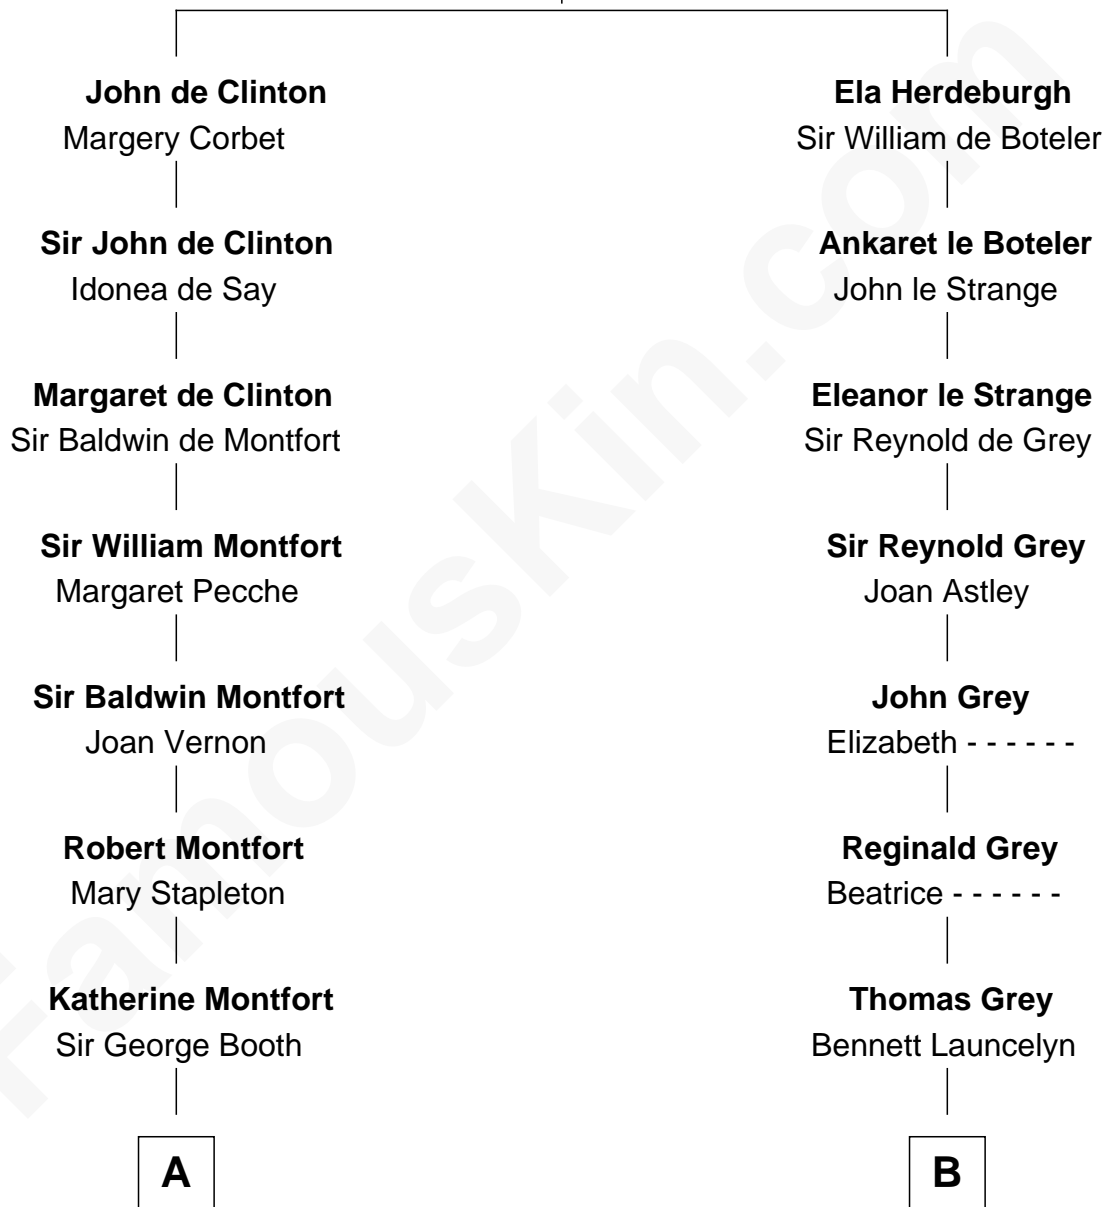

## Relationship Chart of

### Christian Herter

59th Governor of Massachusetts

20th cousin 1 time removed of

### Henry Sturgis Morgan

Co-Founder of Morgan Stanley

**Ida de Odingsells**

*with husband*

*John de Clinton*

*with husband*

*Sir Roger de Herdeburgh*

**C**

**Sarah Fiske**  
Erastus Miles

**Archibald Miles**  
Mary Treese

**Mary Miles**  
Christian Herter

**Albert Herter**  
Adele McGinnis

**Christian Herter**  
*59th Governor of Massachusetts*

**D**

**Juliet Pierpont**  
Junius Spencer Morgan