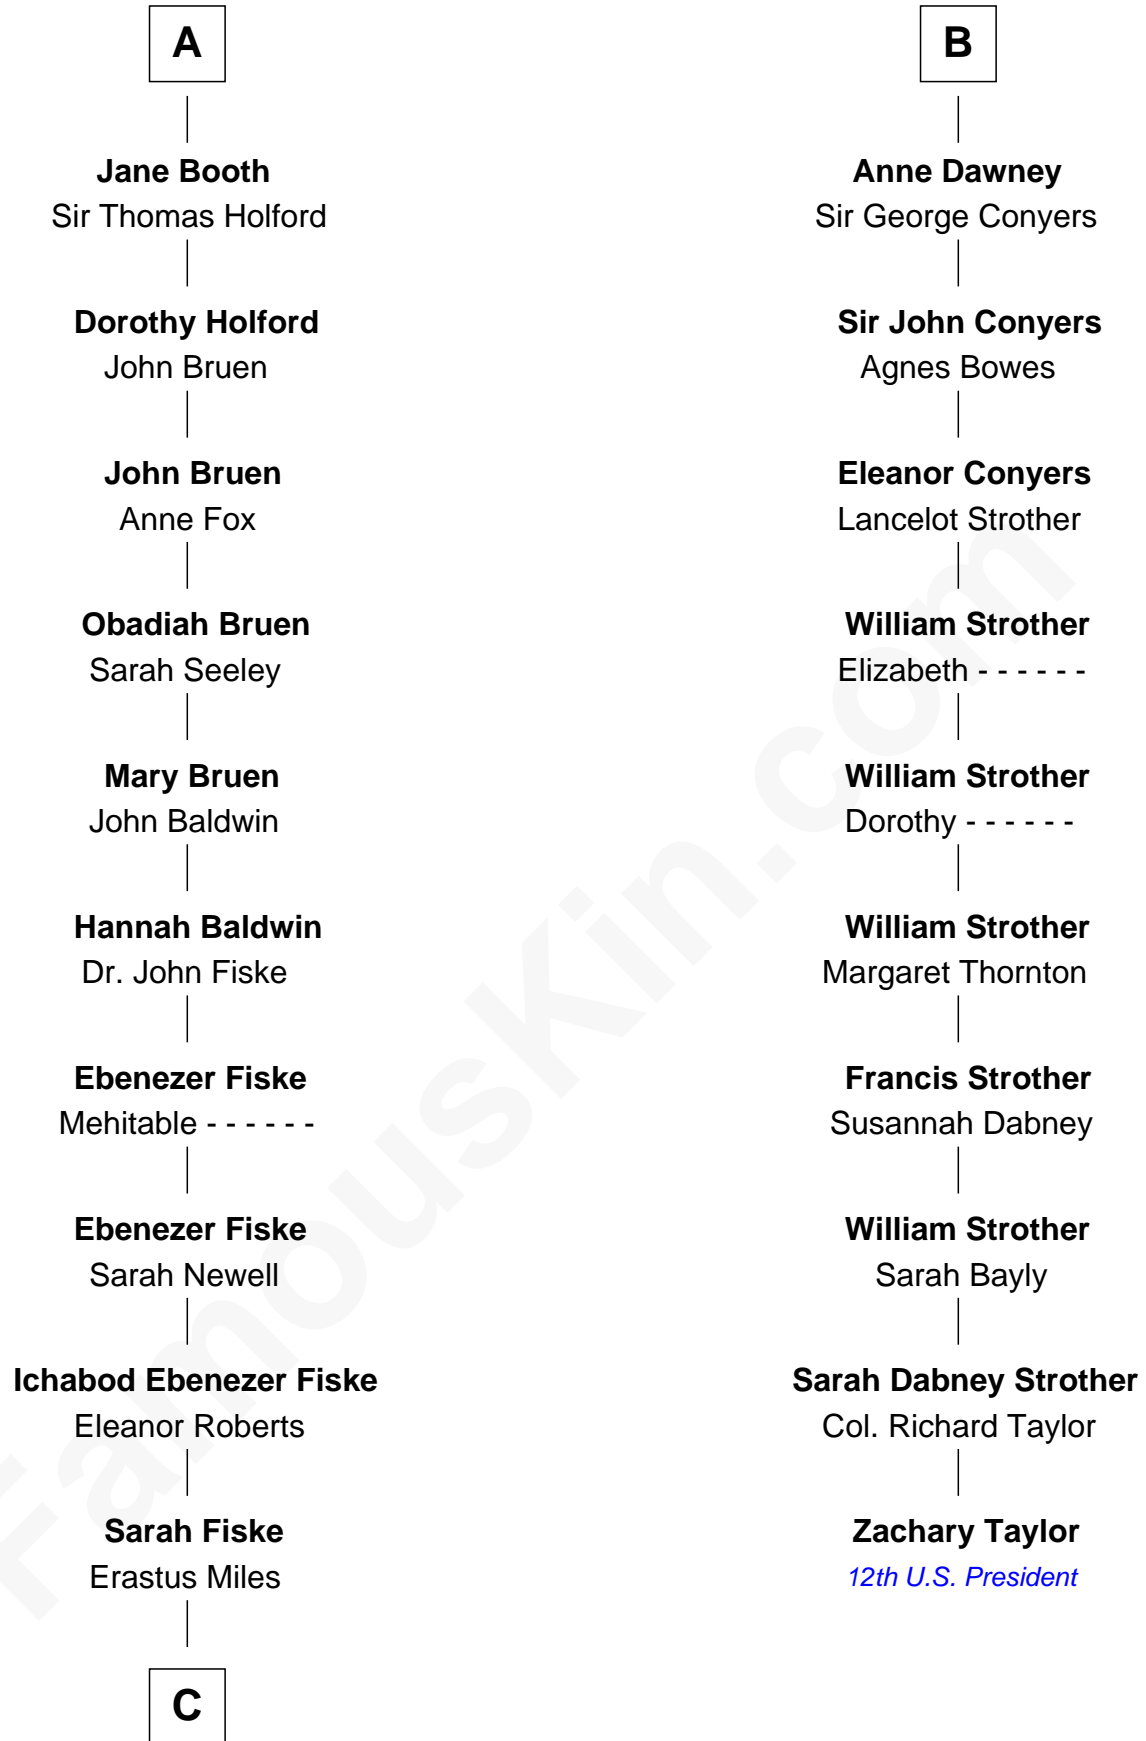

# FamousKin.com Relationship Chart of

**Christian Herter**

*59th Governor of Massachusetts*

16th cousin 4 times removed of

**Zachary Taylor**

*12th U.S. President*

**C**

—  
**Archibald Miles**

Mary Treese

—  
**Mary Miles**

Christian Herter

—  
**Albert Herter**

Adele McGinnis

—  
**Christian Herter**

*59th Governor of Massachusetts*

FamousKin.com