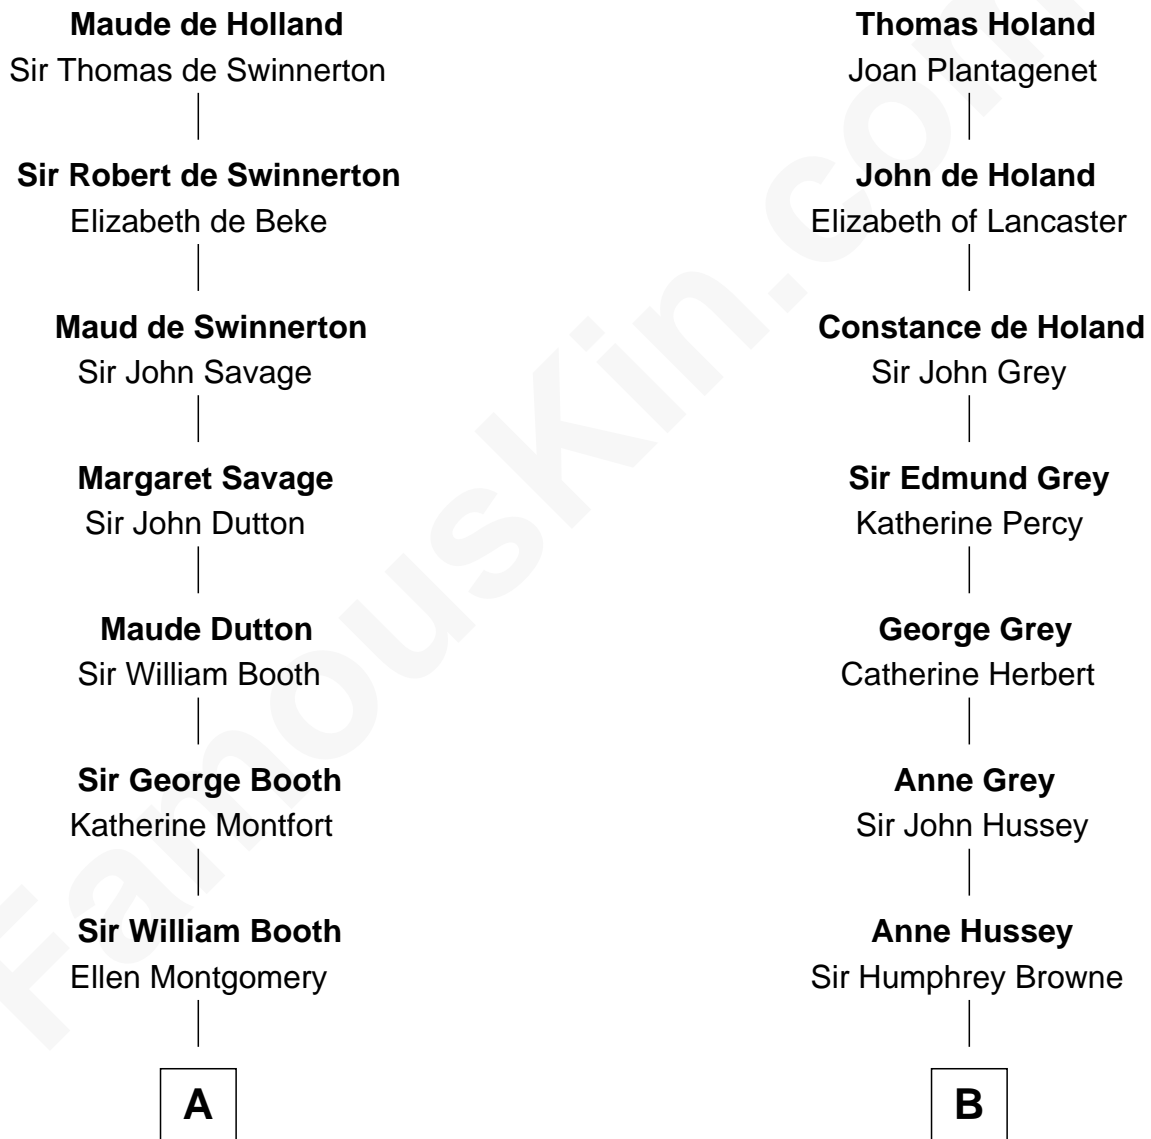

FamousKin.com Relationship Chart of

Christian Herter

59th Governor of Massachusetts

20th cousin of

Kit Harington

TV Actor - "Game of Thrones"

Sir Robert de Holland

Maude la Zouche