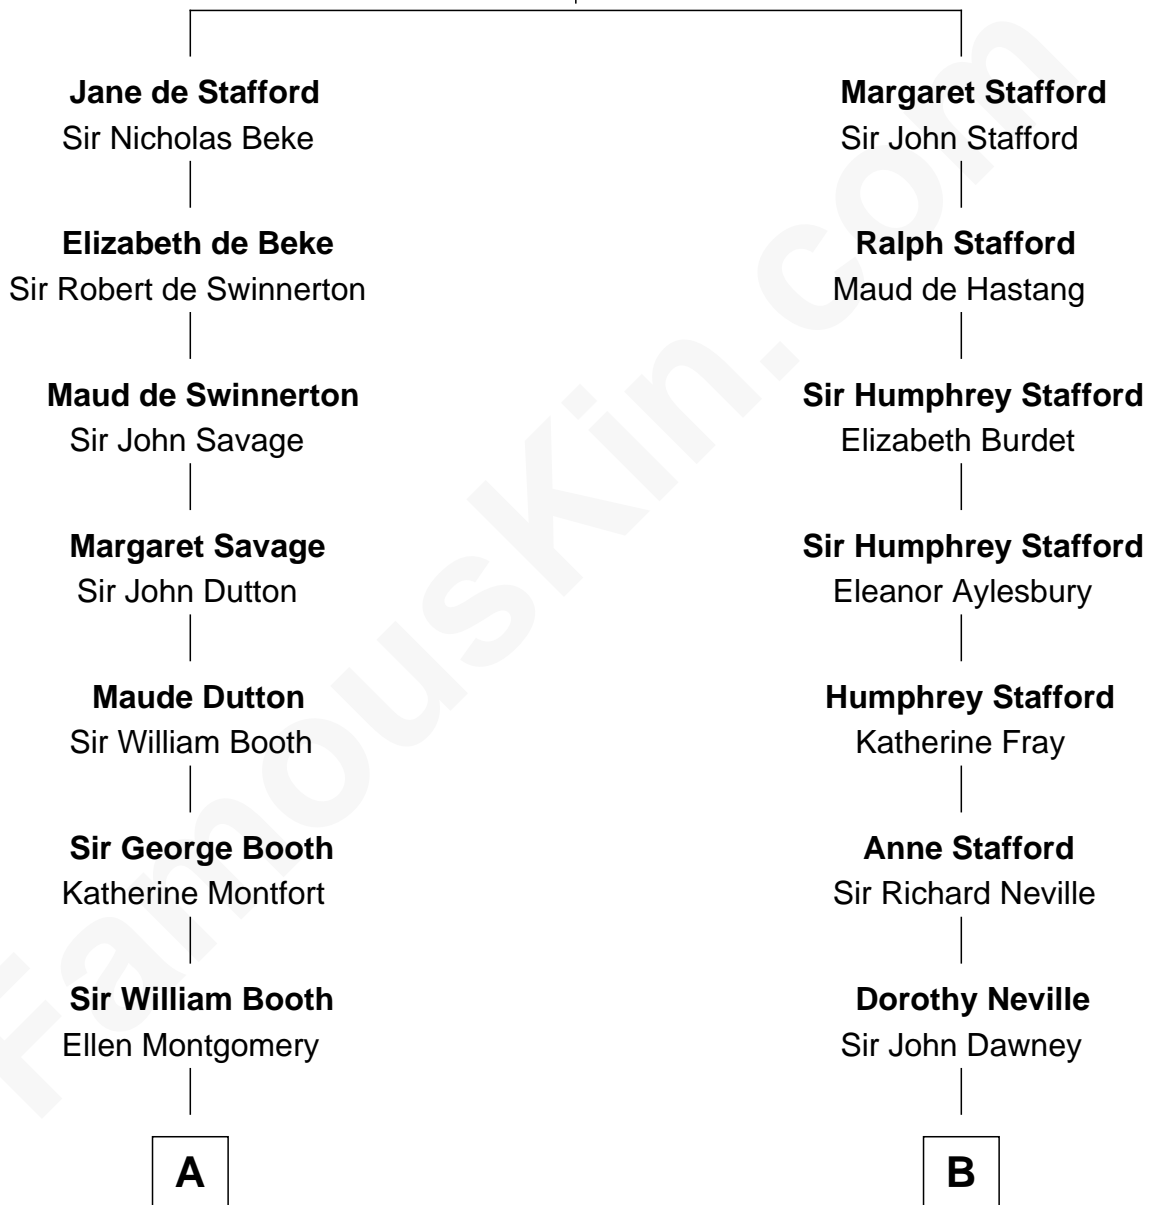

FamousKin.com Relationship Chart of

Christian Herter

59th Governor of Massachusetts

20th cousin of

William H. Macy

TV and Movie Actor

Ralph de Stafford
Katherine de Hastang

C

Archibald Miles

Mary Treese

Mary Miles

Christian Herter

Albert Herter

Adele McGinnis

Christian Herter

59th Governor of Massachusetts