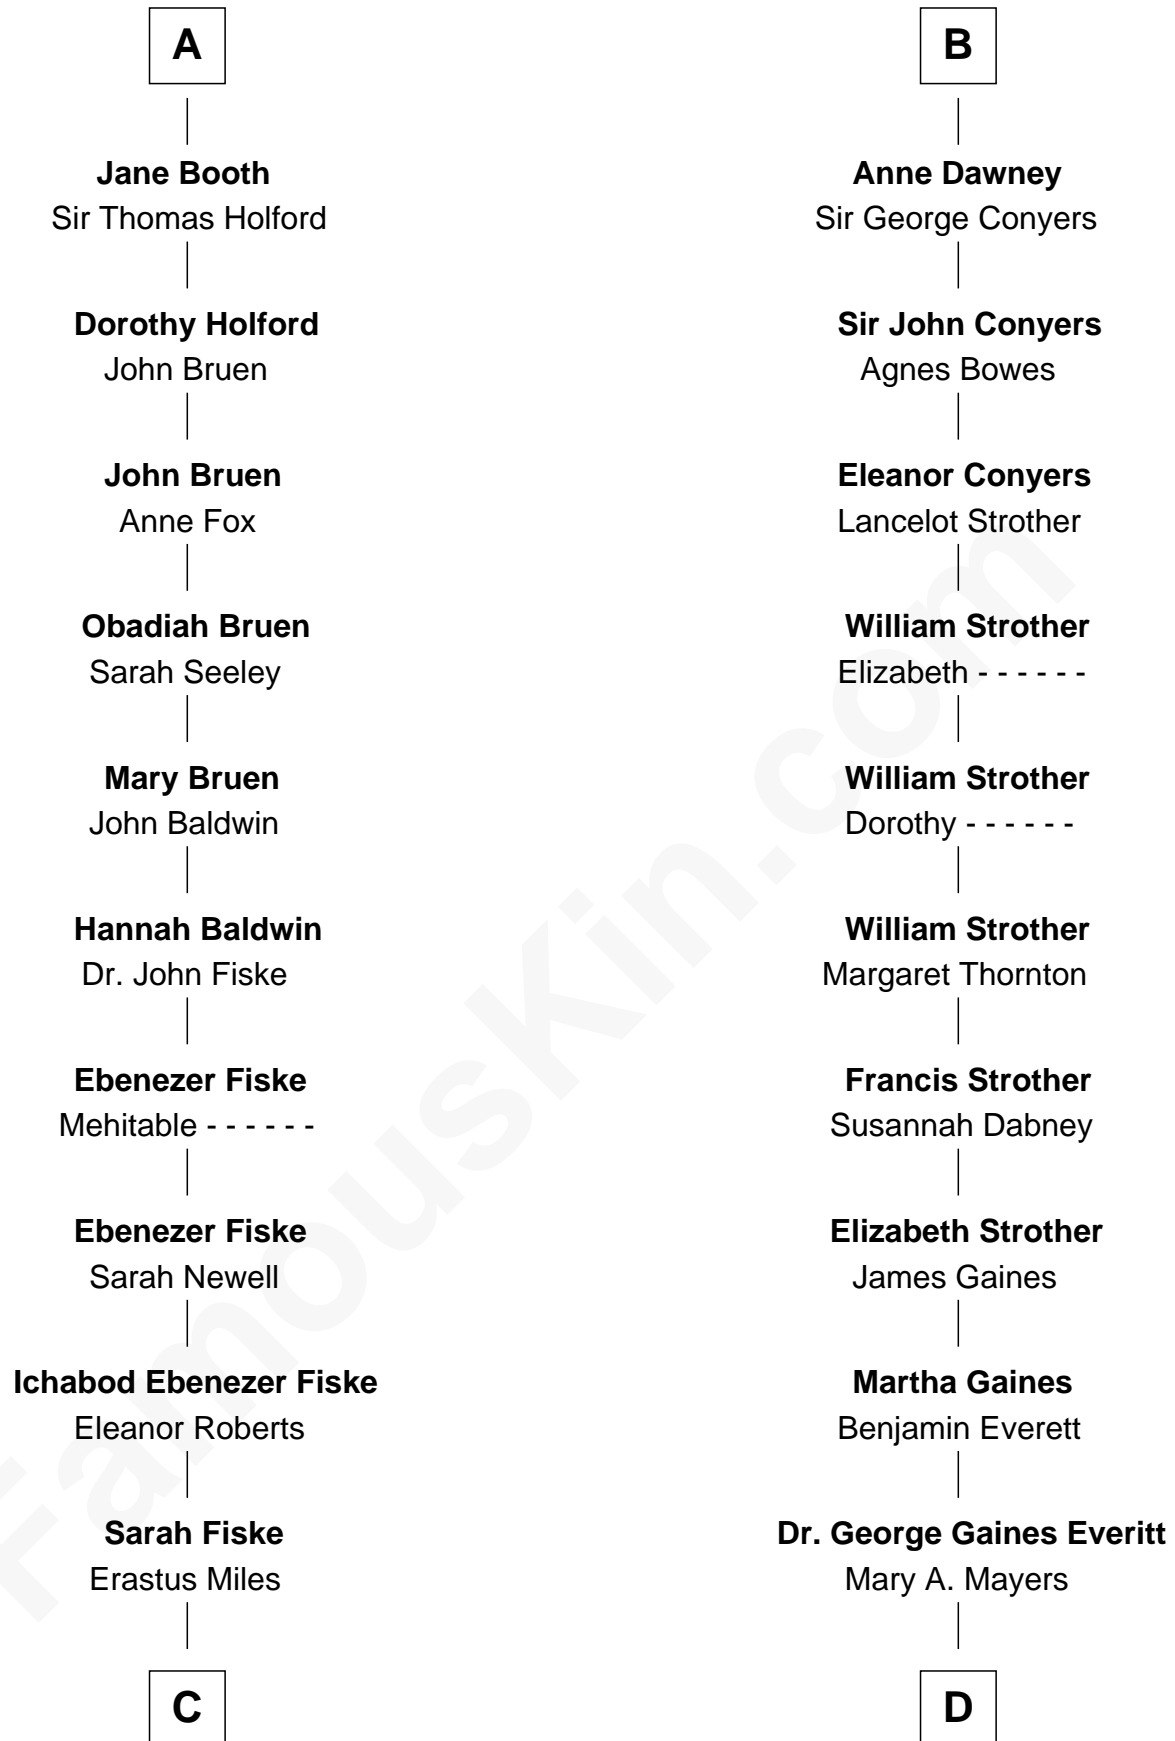

FamousKin.com Relationship Chart of

Christian Herter

59th Governor of Massachusetts

20th cousin of

William H. Macy

TV and Movie Actor

Ralph de Stafford
Katherine de Hastang

C

Archibald Miles

Mary Treese

Mary Miles

Christian Herter

Albert Herter

Adele McGinnis

Christian Herter

59th Governor of Massachusetts

D

Horace Benjamin Everitt

Martha Leticia Roberts

Mary Lois Everitt

Clement Overstreet

Lois Elizabeth Overstreet

William Hall Macy

William H. Macy