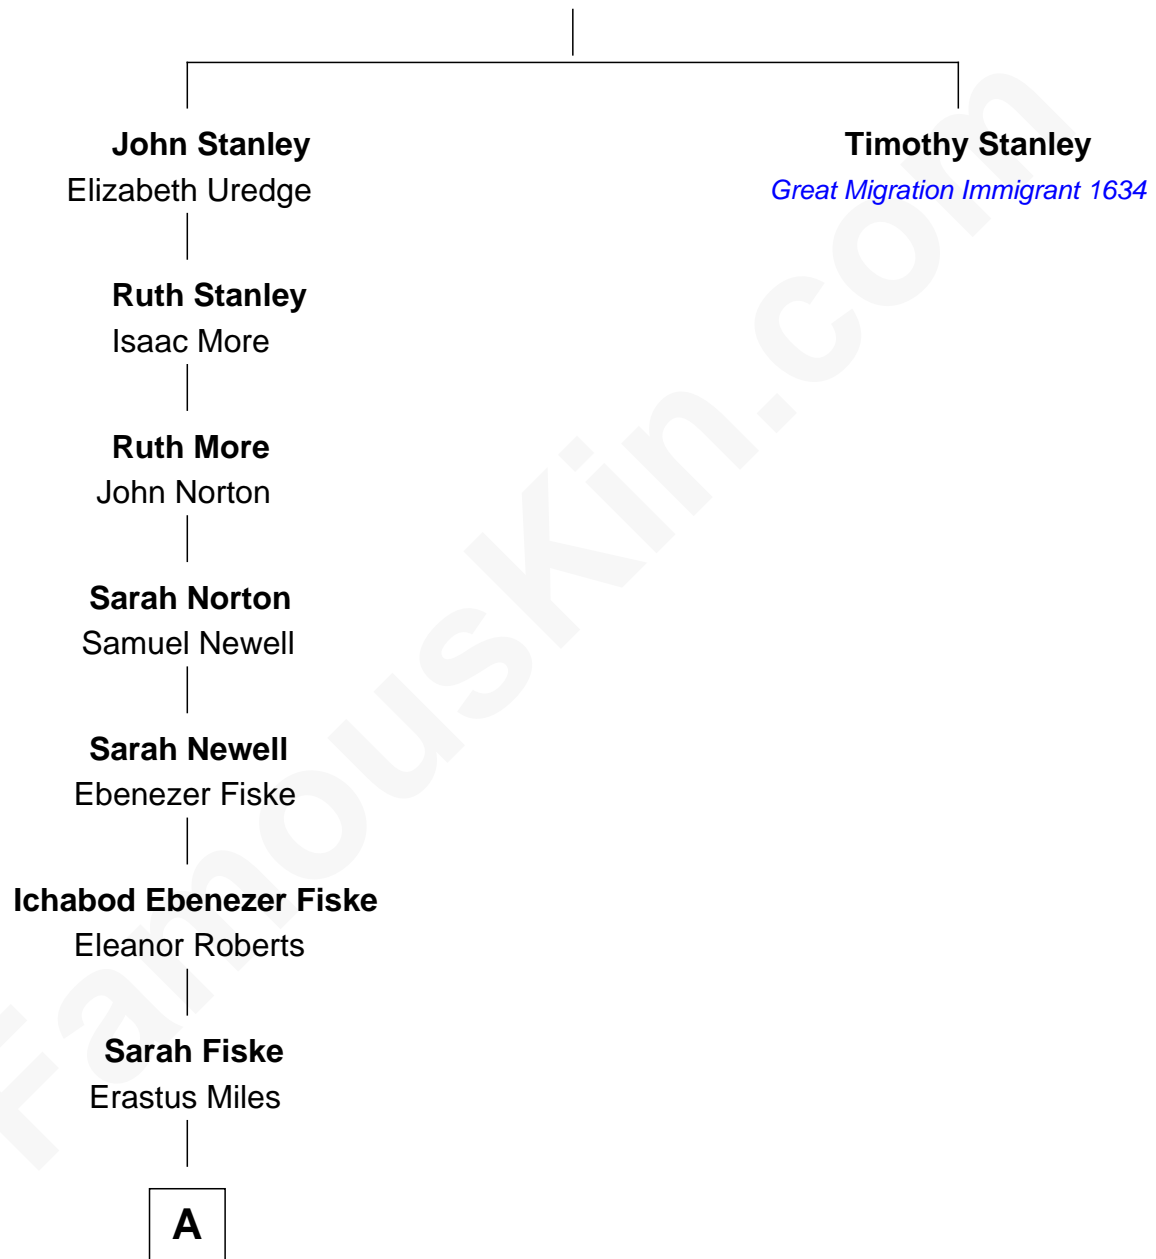

# FamousKin.com Relationship Chart of

**Christian Herter**

*59th Governor of Massachusetts*

8th great-grandnephew of

**Timothy Stanley**

*(c1604 - 1648) Great Migration Immigrant 1634*

**Robert Stanley**

**A**

—  
**Archibald Miles**

Mary Treese

—  
**Mary Miles**

Christian Herter

—  
**Albert Herter**

Adele McGinnis

—  
**Christian Herter**

*59th Governor of Massachusetts*