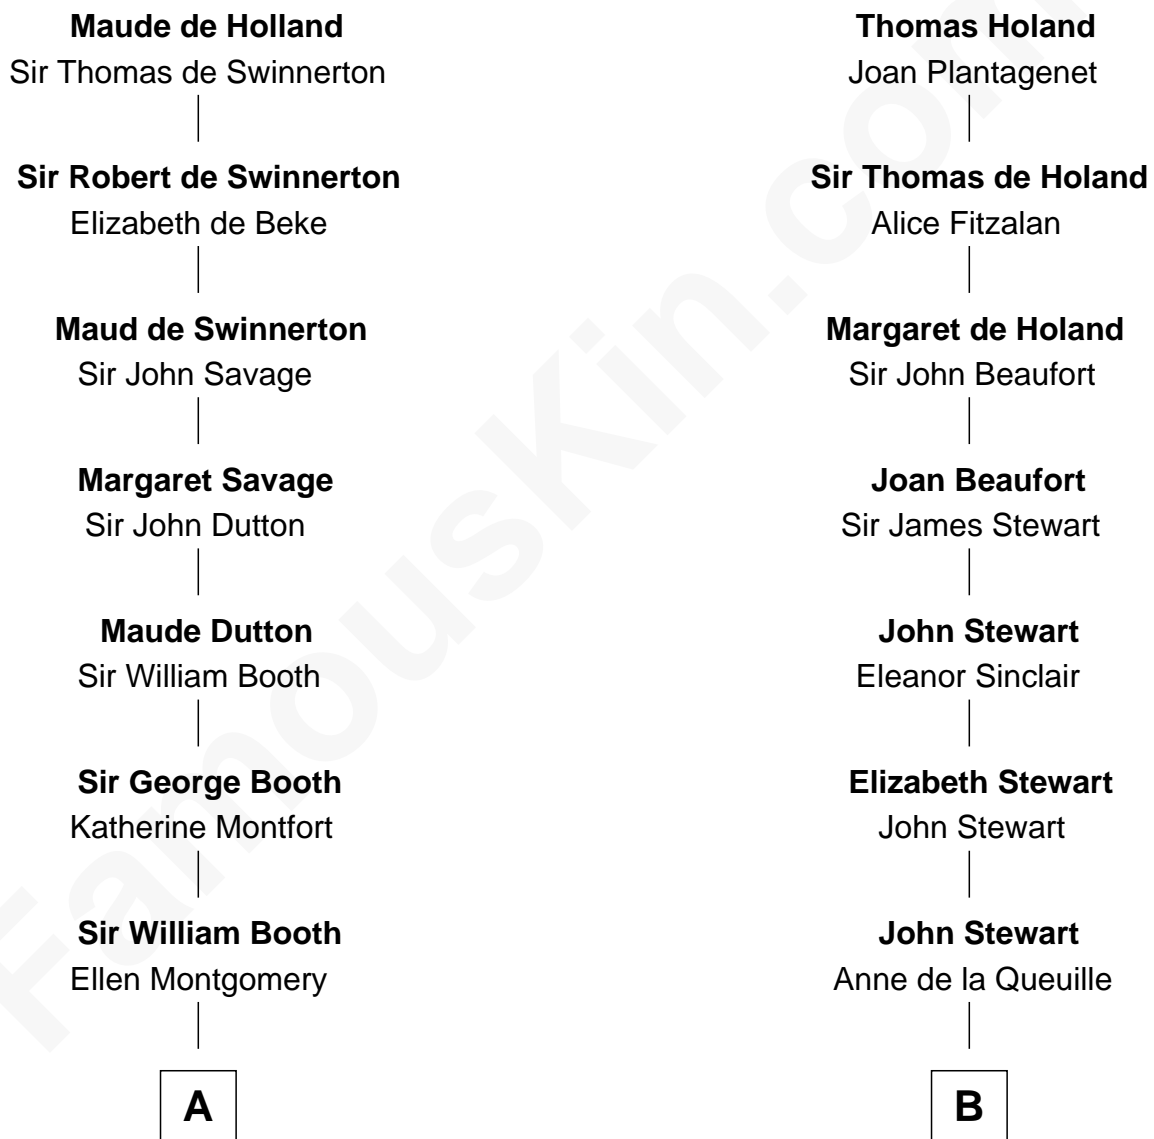

FamousKin.com Relationship Chart of

Christian Herter

59th Governor of Massachusetts

20th cousin 1 time removed of

Cara Delevingne

Fashion Model and Movie Actress

Sir Robert de Holland

Maude la Zouche