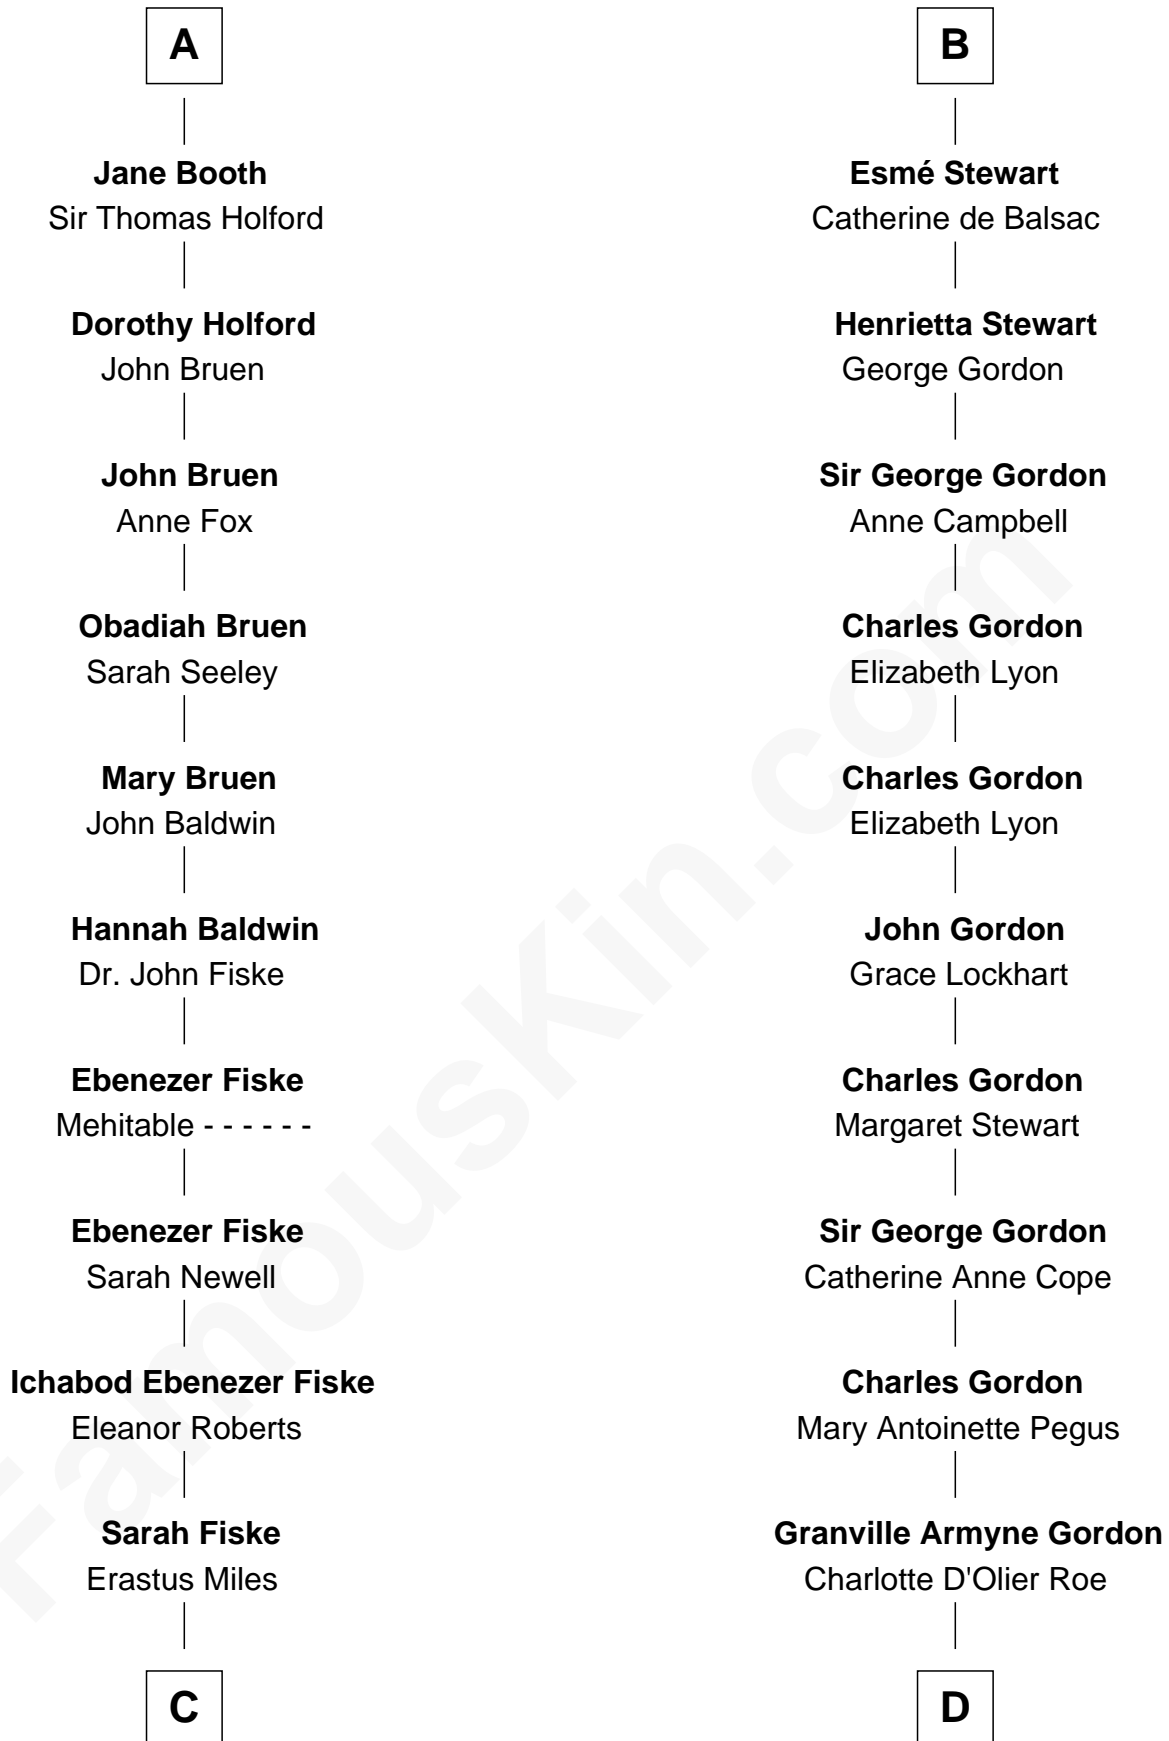

FamousKin.com Relationship Chart of

Christian Herter

59th Governor of Massachusetts

20th cousin 1 time removed of

Cara Delevingne

Fashion Model and Movie Actress

Sir Robert de Holland

Maude la Zouche