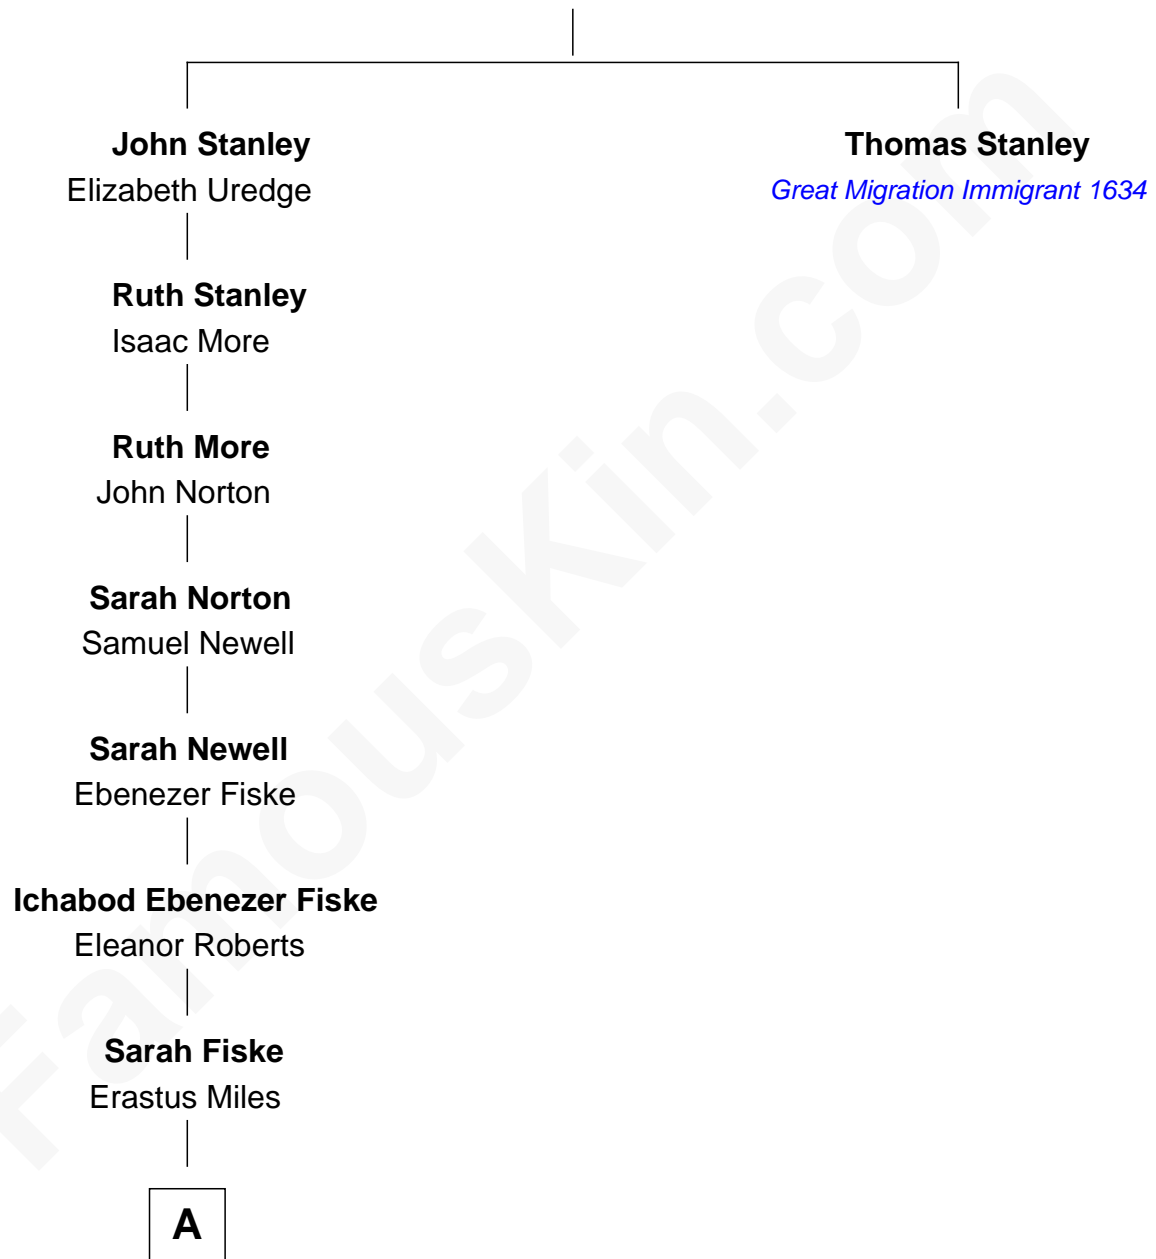

# FamousKin.com Relationship Chart of

**Christian Herter**

*59th Governor of Massachusetts*

8th great-grandnephew of

**Thomas Stanley**

*(c1601 - 1663/4) Great Migration Immigrant 1634*

**Robert Stanley**

**A**

—  
**Archibald Miles**

Mary Treese

—  
**Mary Miles**

Christian Herter

—  
**Albert Herter**

Adele McGinnis

—  
**Christian Herter**

*59th Governor of Massachusetts*