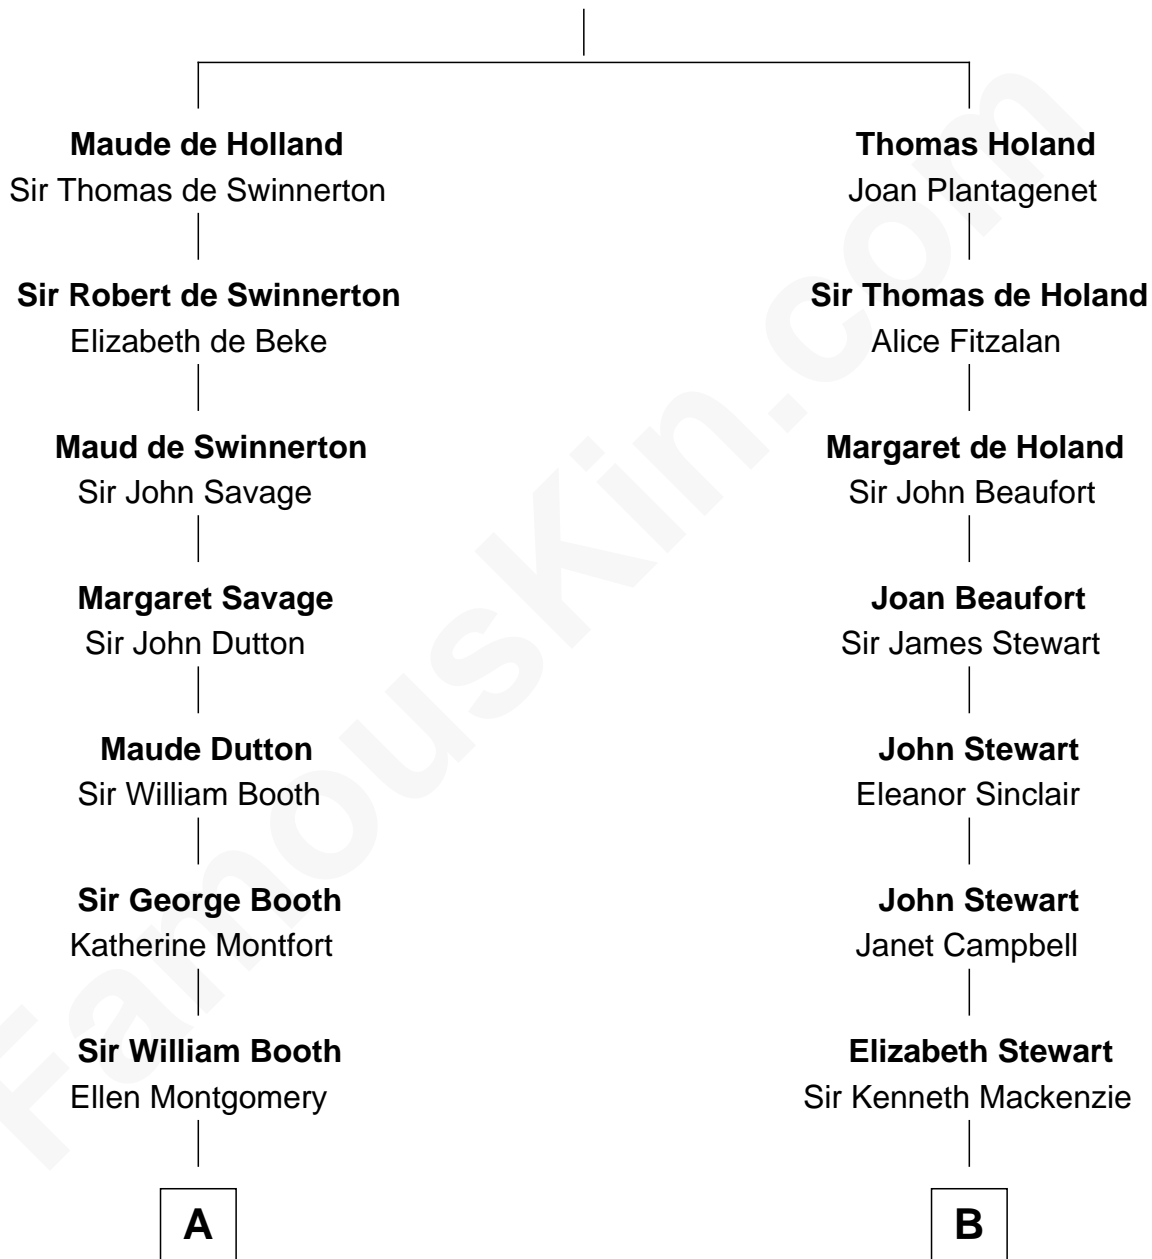

FamousKin.com

Relationship Chart of

Christian Herter

59th Governor of Massachusetts

17th cousin 3 times removed of

Theodore Roosevelt

26th U.S. President

Sir Robert de Holland

Maude la Zouche

C

—
Archibald Miles

Mary Treese

—
Mary Miles

Christian Herter

—
Albert Herter

Adele McGinnis

—
Christian Herter

59th Governor of Massachusetts

FamousKin.com