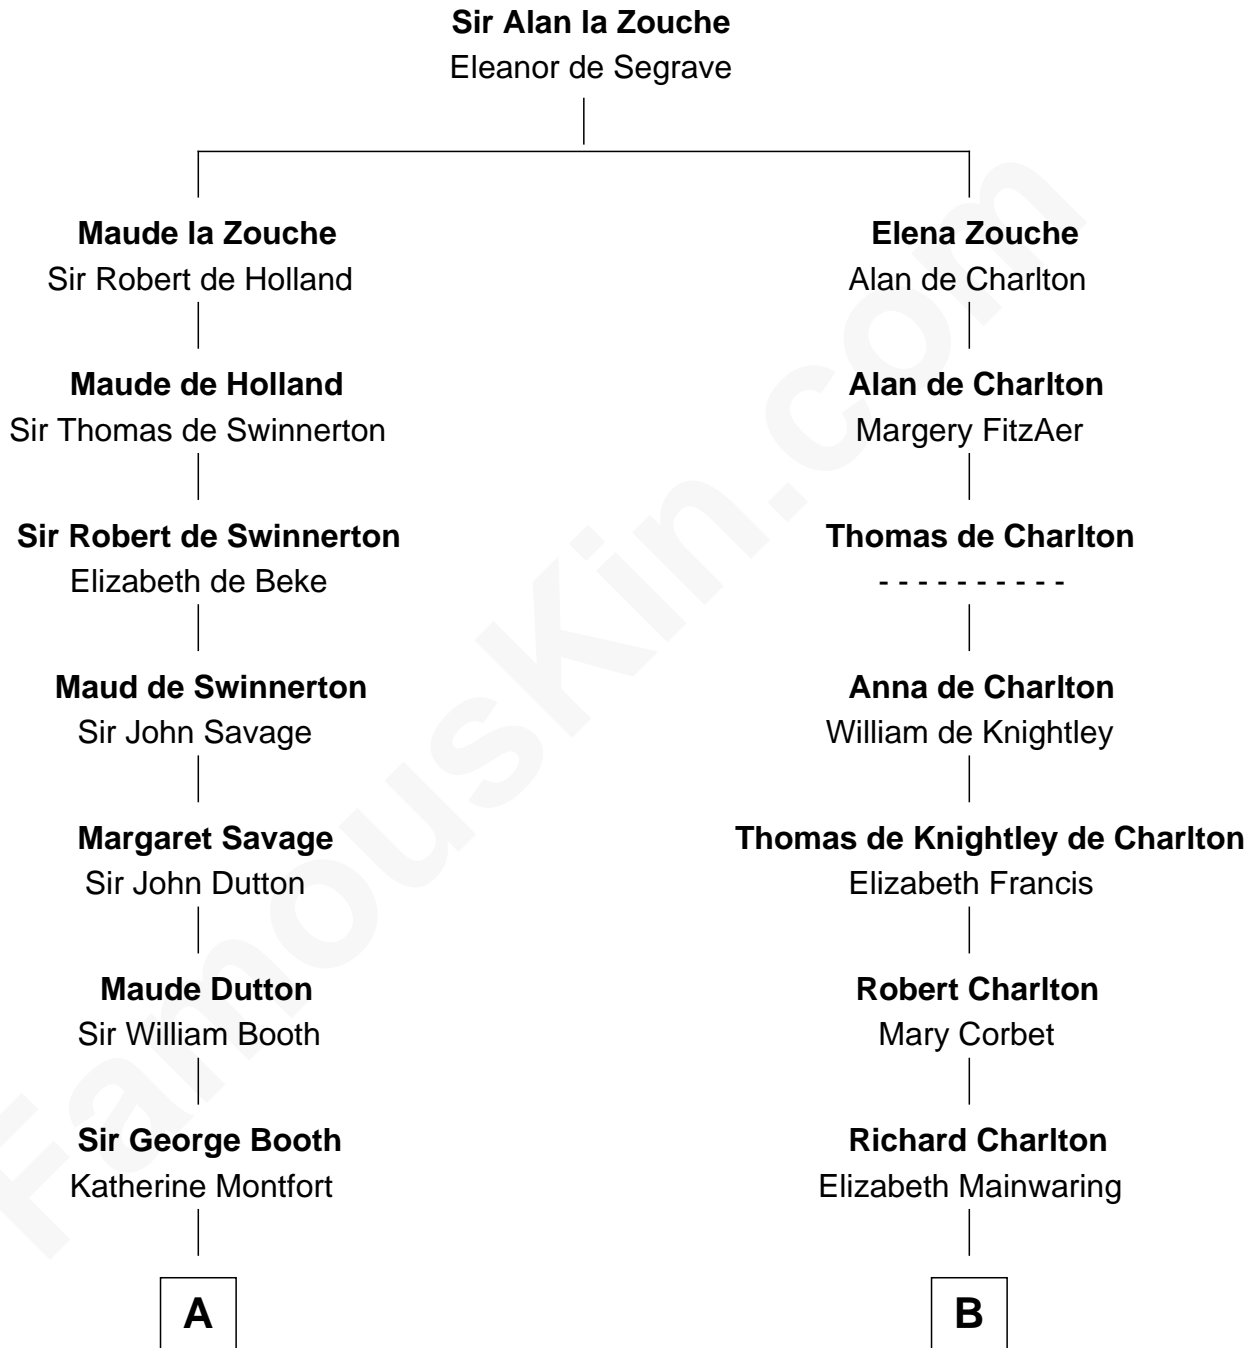

FamousKin.com

Relationship Chart of

Christian Herter

59th Governor of Massachusetts

20th cousin 1 time removed of

Alice (Lee) Roosevelt

First Wife of President Theodore Roosevelt

C

Sarah Fiske
Erastus Miles

Archibald Miles
Mary Treese

Mary Miles
Christian Herter

Albert Herter
Adele McGinnis

Christian Herter
59th Governor of Massachusetts

D

Nathaniel Cabot Lee
Mary Ann Cabot

John Clarke Lee
Harriet Paine Rose

George Cabot Lee
Caroline Watts Haskell

Alice (Lee) Roosevelt
Wife of President Theodore Roosevelt

FamousKin.com