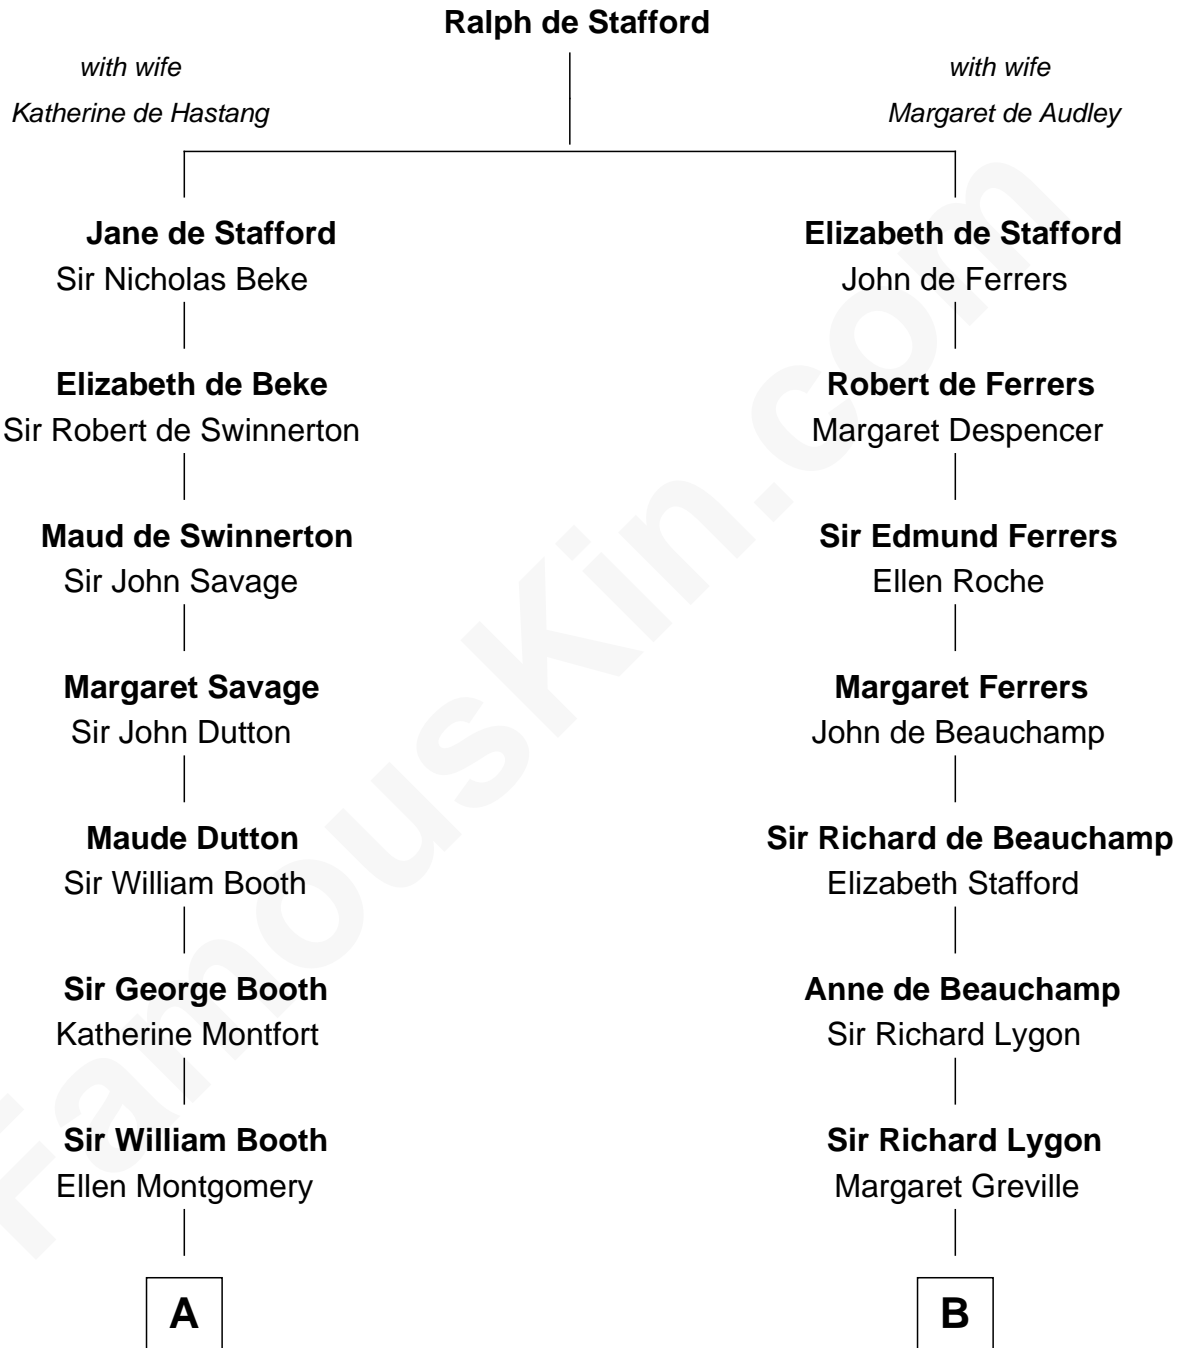

FamousKin.com

Relationship Chart of

Christian Herter

59th Governor of Massachusetts

20th cousin 1 time removed of

James Taylor

Singer-Songwriter

C

Archibald Miles

Mary Treese

Mary Miles

Christian Herter

Albert Herter

Adele McGinnis

Christian Herter

59th Governor of Massachusetts

D

Eliza Ann Buffum

Granville Hall Leonard

Emily Roxanna Leonard

Stanford Lyman Haynes

Theodosia Haynes

Alexander Taylor

Dr. Isaac Montrose Taylor