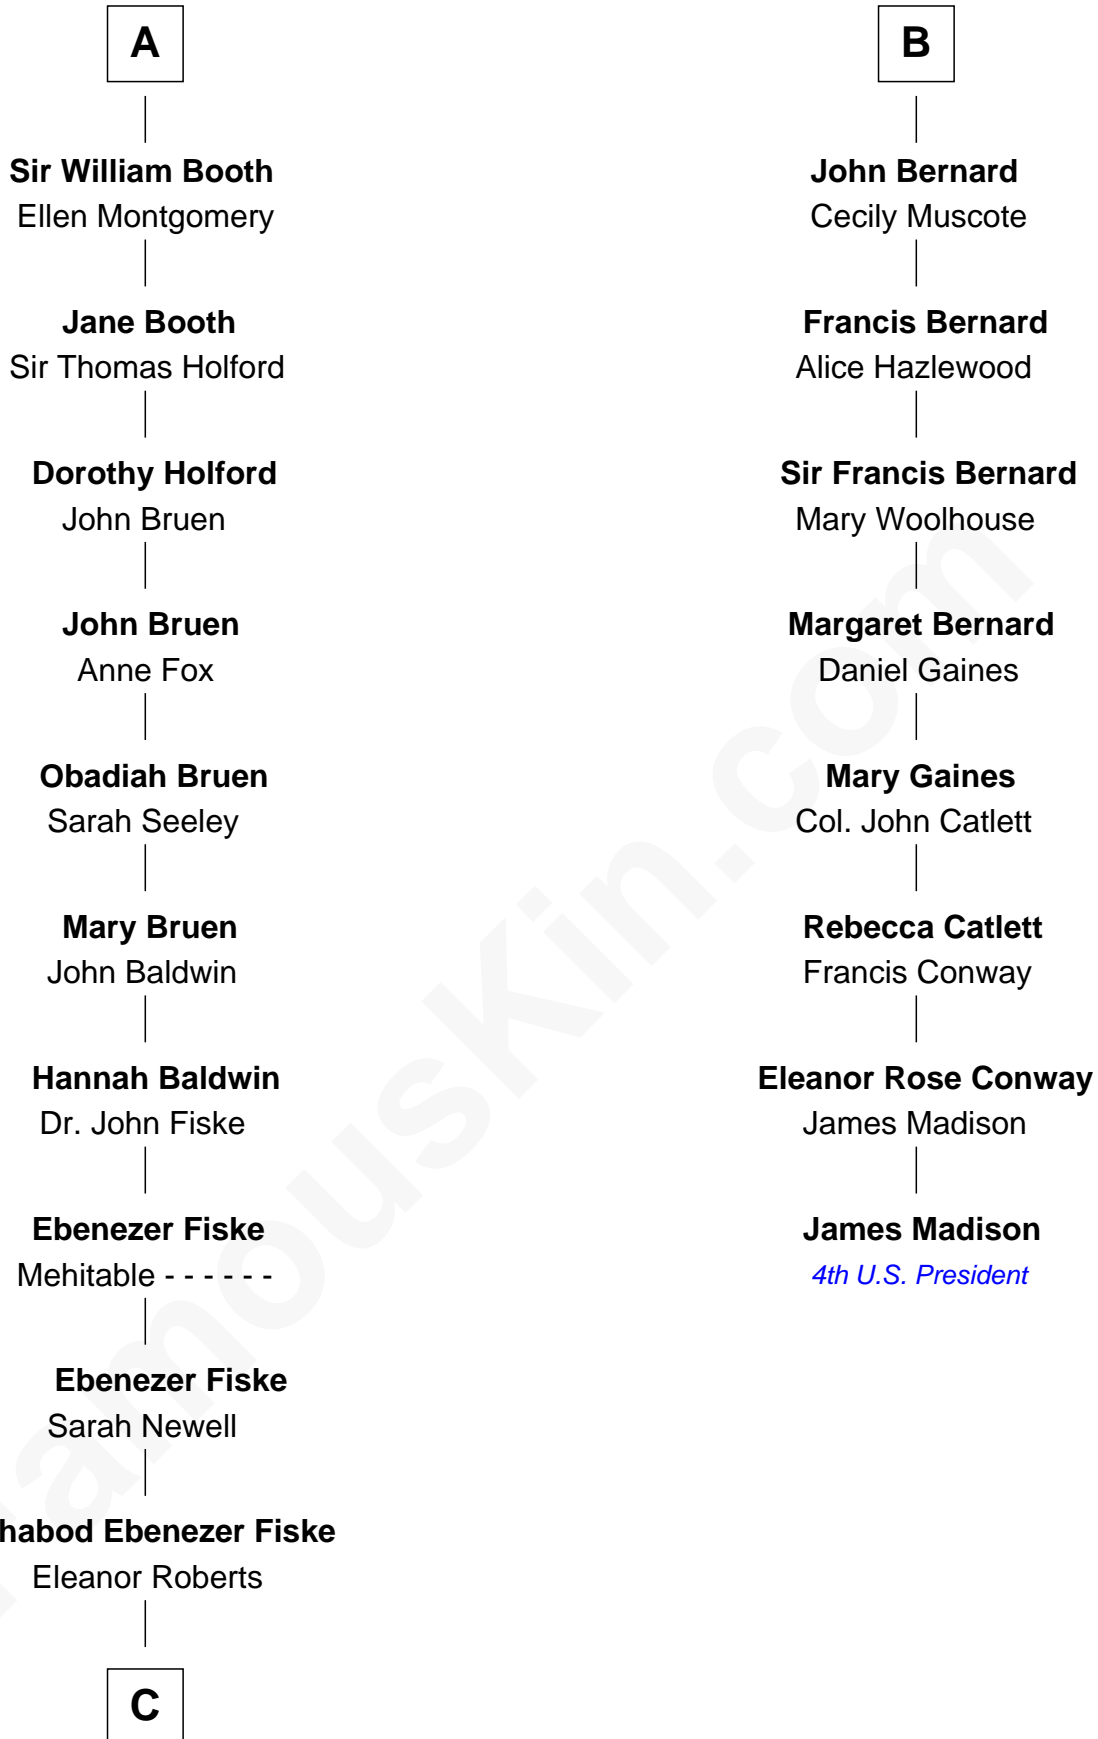

FamousKin.com

Relationship Chart of Christian Herter

59th Governor of Massachusetts

14th cousin 7 times removed of

James Madison

4th U.S. President

Guy de Beauchamp

Alice de Toeni

Maud de Beauchamp

Sir Geoffrey de Say

Idonea de Say

Sir John de Clinton

Margaret de Clinton

Sir Baldwin de Montfort

Sir William Montfort

Margaret Pecche

Katherine de Mortimer

Philippa de Beauchamp

Sir Hugh de Stafford

Margaret de Stafford

Sir Ralph Neville

Margaret de Neville

Sir Richard Scrope

Sir Henry le Scrope

Elizabeth le Scrope

Margaret Scrope

John Bernard

John Bernard

Margaret Daundelyn

B

C

—
Sarah Fiske
Erastus Miles