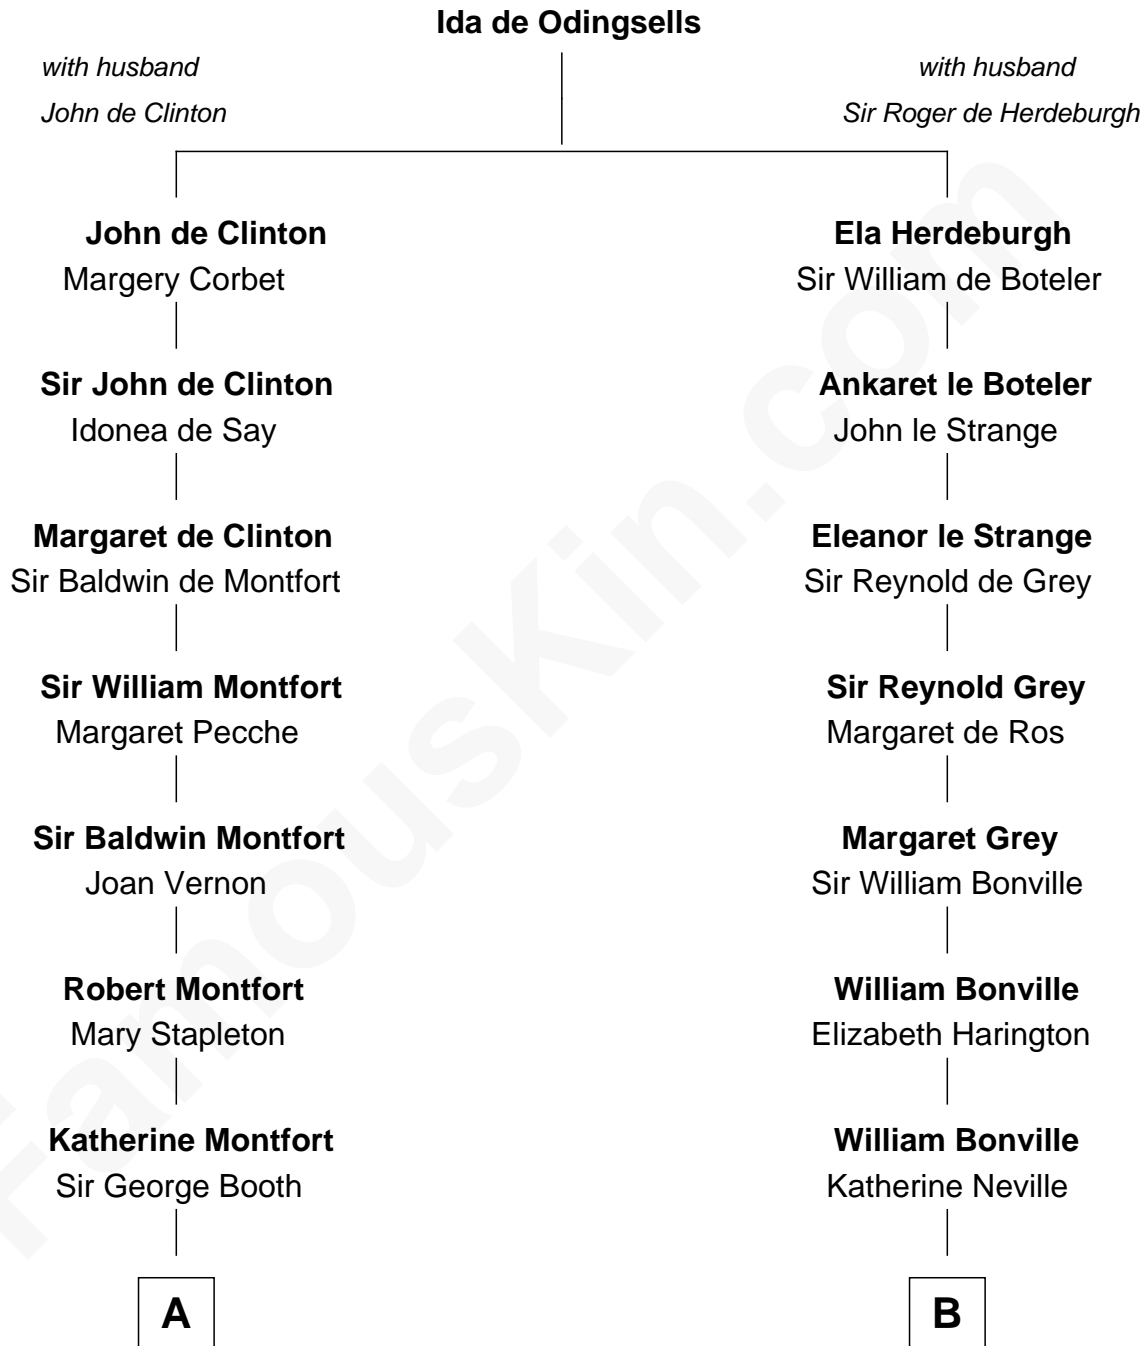

FamousKin.com

Relationship Chart of

Christian Herter

59th Governor of Massachusetts

19th cousin 2 times removed of

Seth Low

Mayor of New York City President of Columbia University

C

Sarah Fiske
Erastus Miles

Archibald Miles
Mary Treese

Mary Miles
Christian Herter

Albert Herter
Adele McGinnis

Christian Herter
59th Governor of Massachusetts

D

Mary Porter
Seth Low

Abiel Abbot Low
Ellen Almira Dow

Seth Low
Mayor of New York City President of Columbia University

FamousKin.com