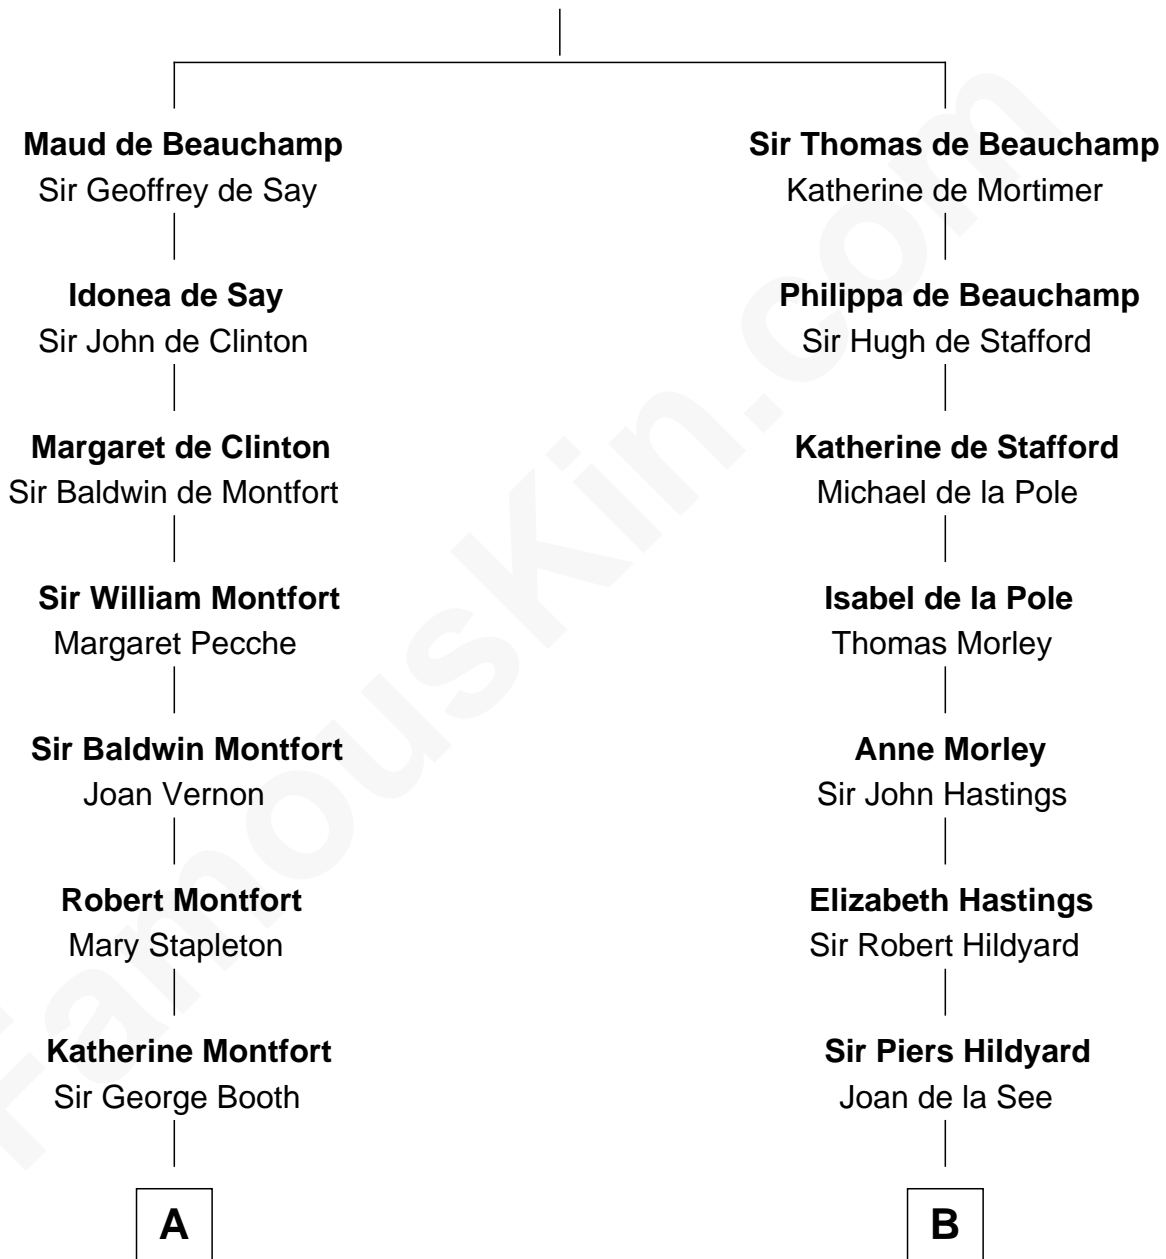

FamousKin.com Relationship Chart of

Christian Herter

59th Governor of Massachusetts

21st cousin of

Tuesday Weld

TV and Movie Actress

Guy de Beauchamp

Alice de Toeni

C

Sarah Fiske
Erastus Miles

Archibald Miles
Mary Treese

Mary Miles
Christian Herter

Albert Herter
Adele McGinnis

Christian Herter

59th Governor of Massachusetts

D

Sarah Bartlett Balch
Stephen Minot Weld

Stephen Minot Weld
Eloise Rodman

Edward Motley Weld
Sarah Lothrop King

Lothrop Motley Weld
Yosene Balfour Ker

Tuesday Weld

TV and Movie Actress