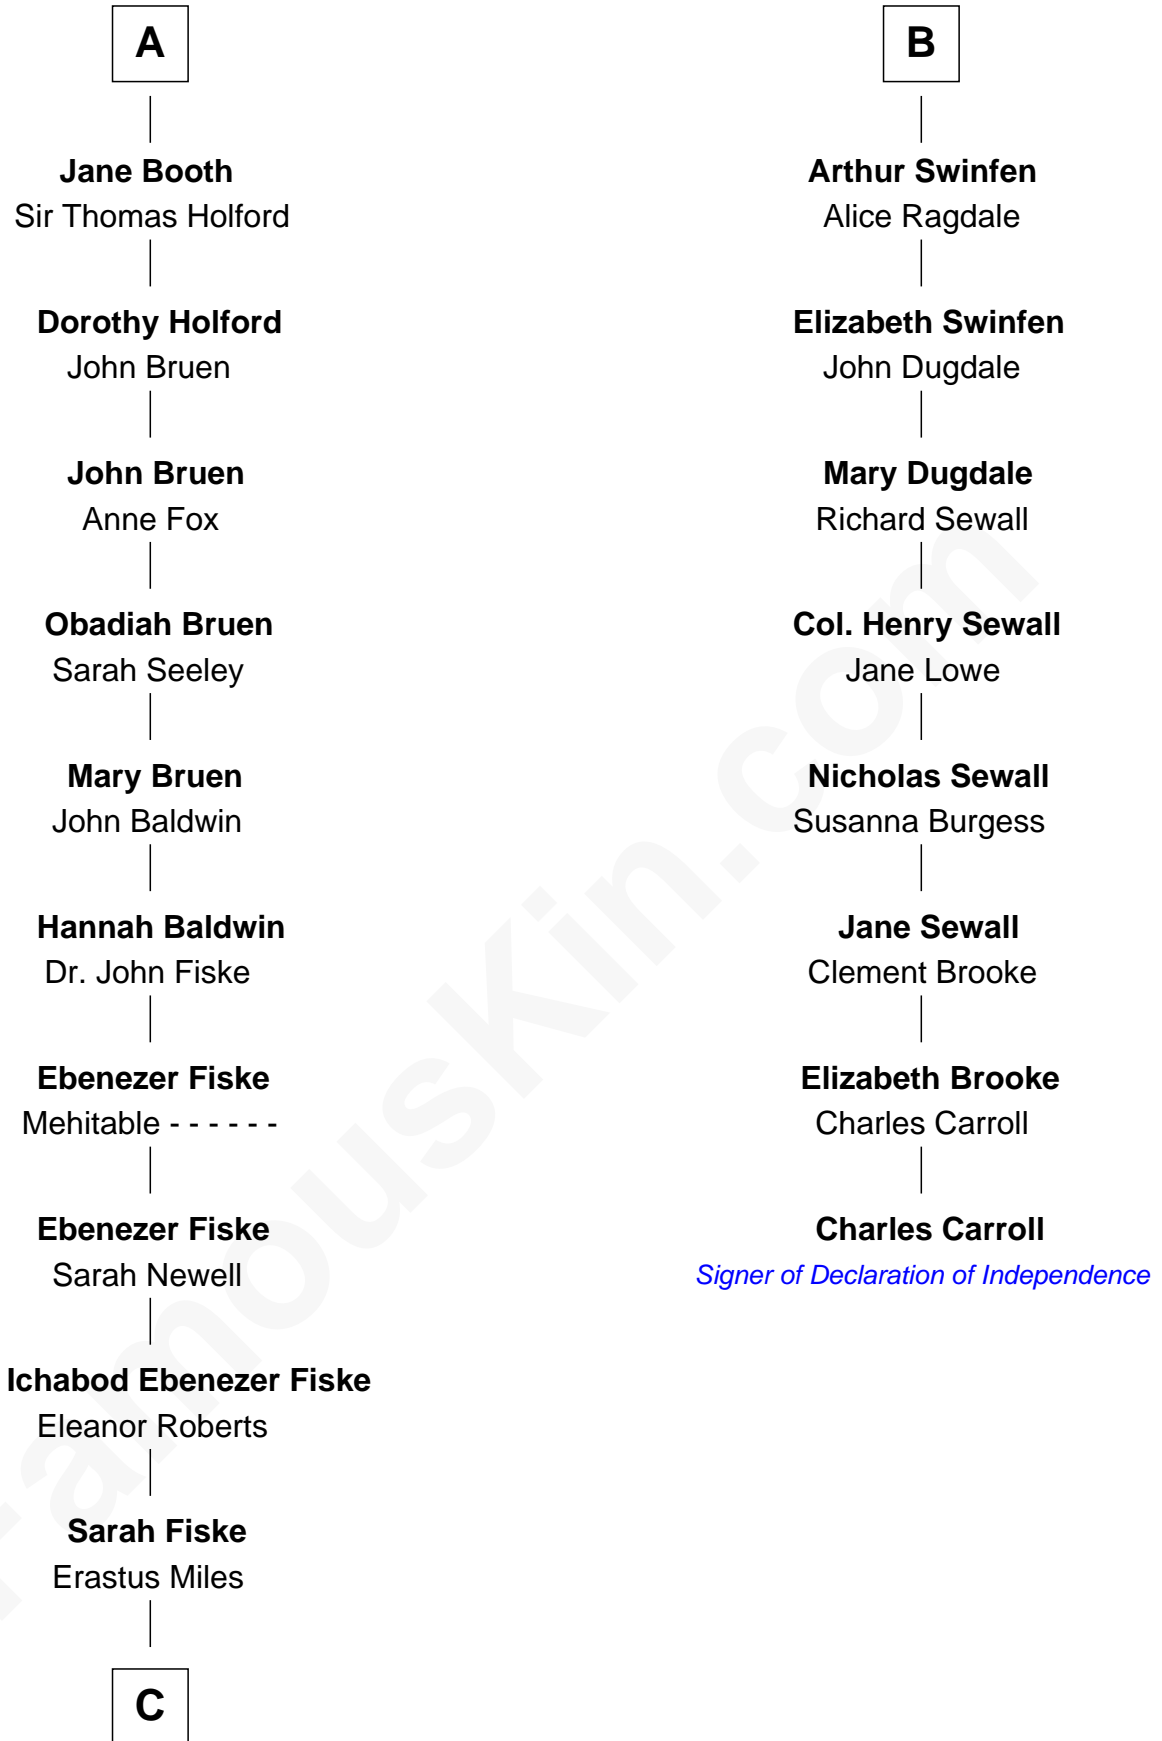

# FamousKin.com Relationship Chart of

**Christian Herter**

*59th Governor of Massachusetts*

**14th cousin 6 times removed of**

**Charles Carroll**

*Signer of the Declaration of Independence*

**C**

—  
**Archibald Miles**

Mary Treese

—  
**Mary Miles**

Christian Herter

—  
**Albert Herter**

Adele McGinnis

—  
**Christian Herter**

*59th Governor of Massachusetts*

FamousKin.com