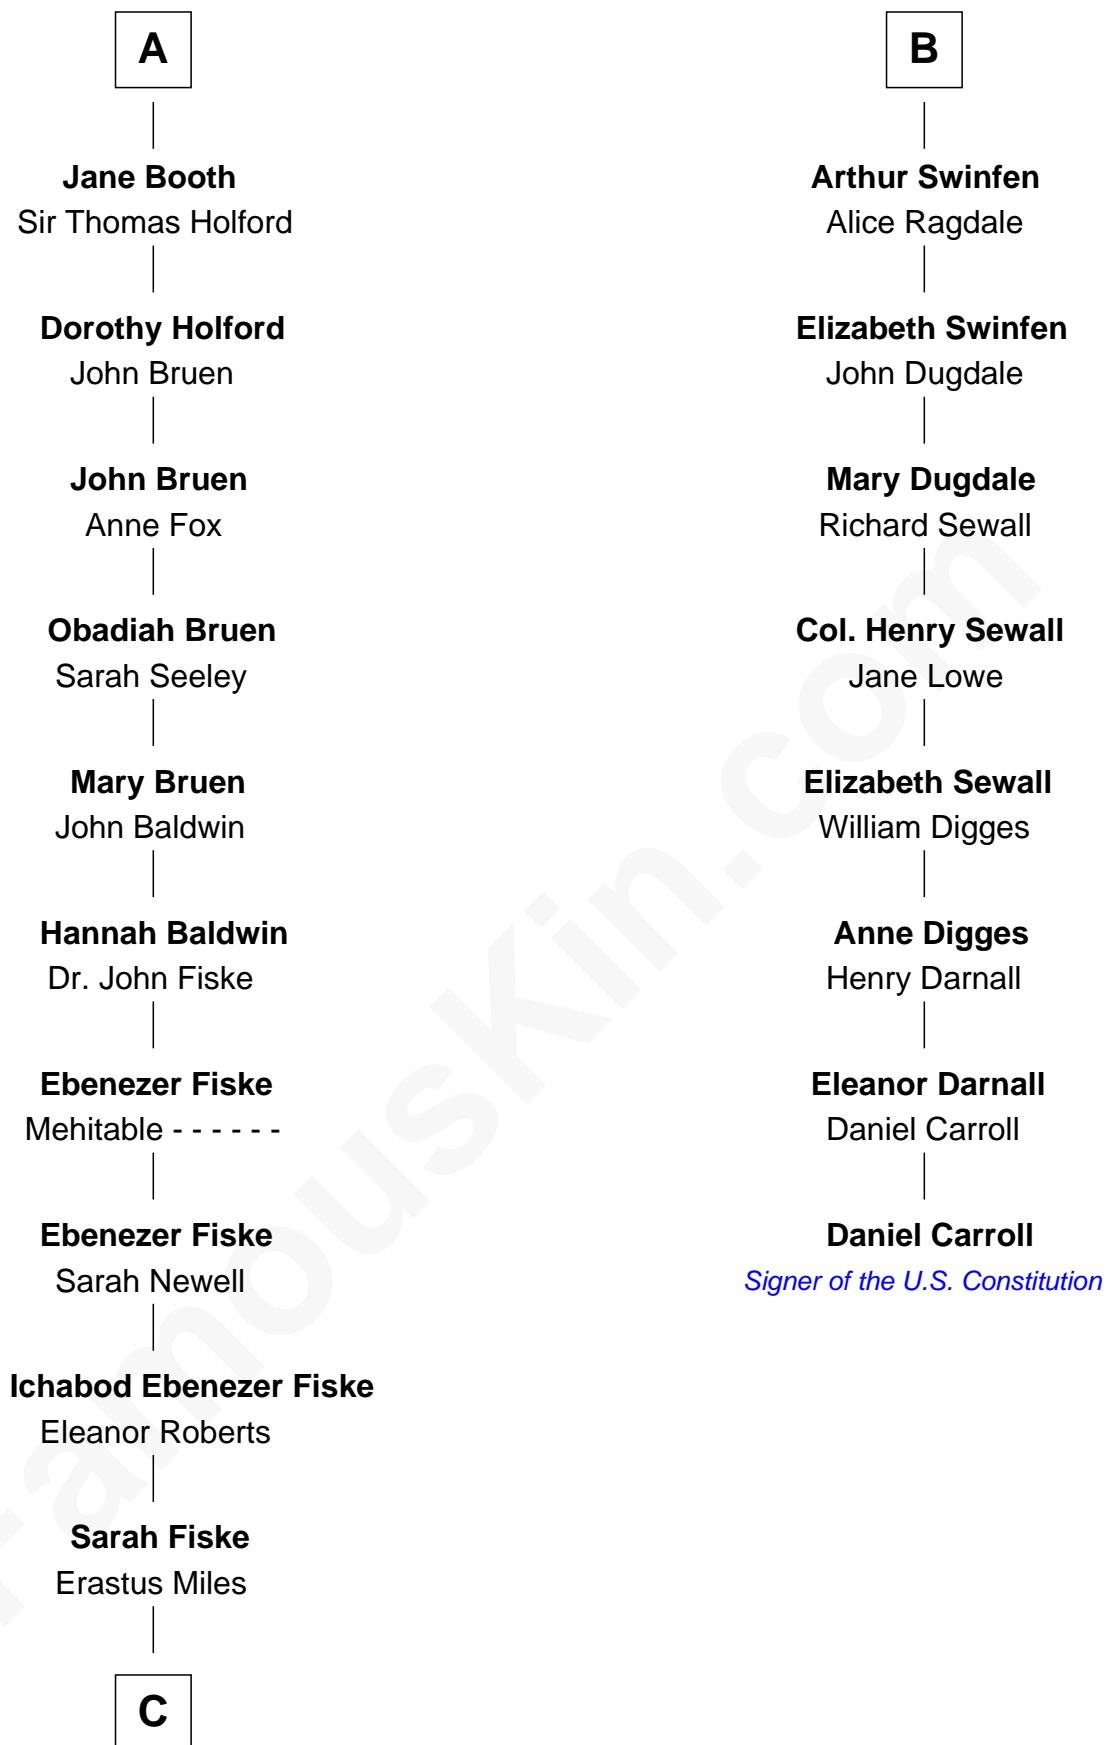

## Relationship Chart of

### Christian Herter

59th Governor of Massachusetts

14th cousin 6 times removed of

### Daniel Carroll

Signer of the U.S. Constitution

**C**

—  
**Archibald Miles**

Mary Treese

—  
**Mary Miles**

Christian Herter

—  
**Albert Herter**