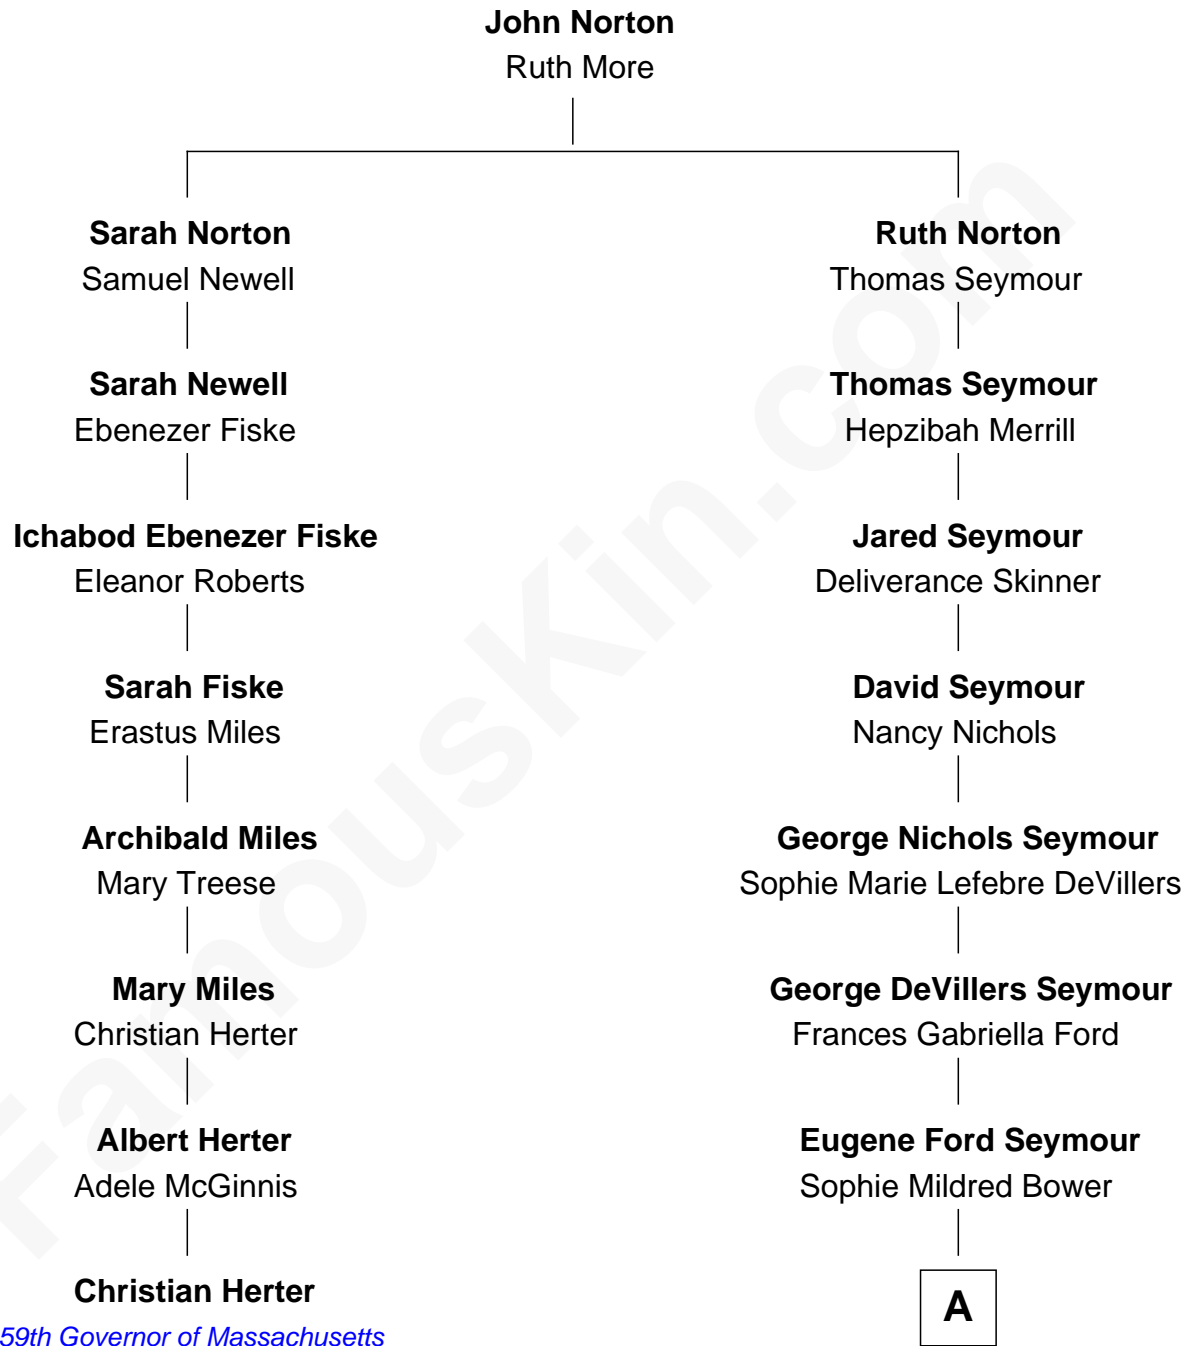

# FamousKin.com Relationship Chart of

**Christian Herter**

*59th Governor of Massachusetts*

7th cousin 1 time removed of

**Peter Fonda**

*TV and Movie Actor*

A

Frances Ford Seymour