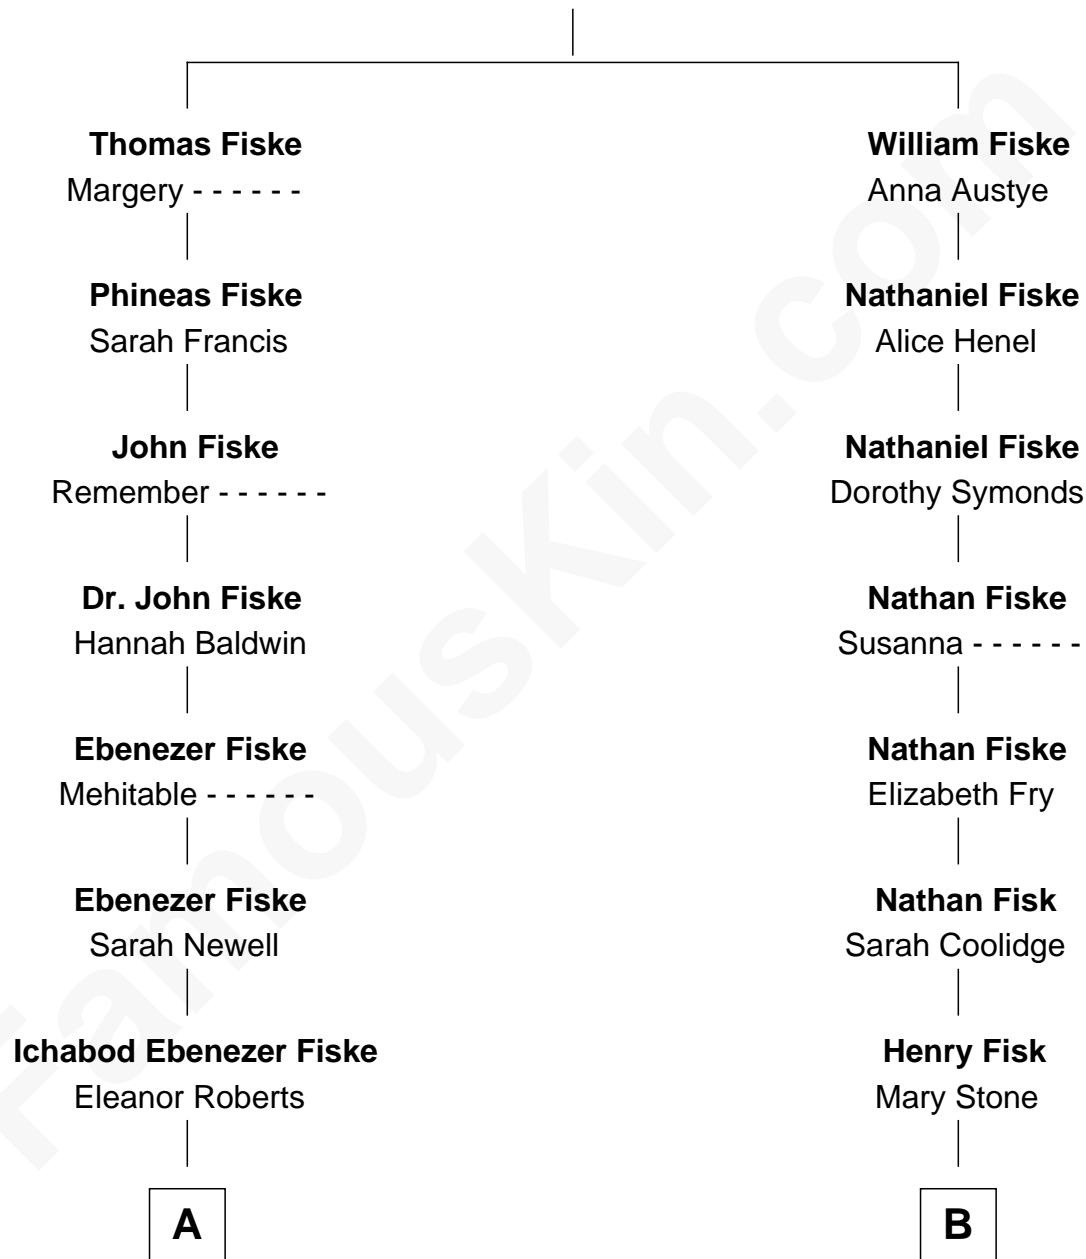

FamousKin.com Relationship Chart of

Christian Herter

59th Governor of Massachusetts

11th cousin 3 times removed of

Bridget Fonda

Movie Actress

Robert Fiske

Sibilla Gold

A

Sarah Fiske
Erastus Miles

Archibald Miles
Mary Treese

Mary Miles
Christian Herter

Albert Herter
Adele McGinnis

Christian Herter
59th Governor of Massachusetts

B

Beulah Fiske
Solomon Janes

Nathan Janes
Celinda Dexter

Henry Clinton Jaynes
Almira Louger Jacobs

Henry Silas Jaynes
Elma L. Lanphear

Herberta Elma Jaynes
William Brace Fonda

Henry Jaynes Fonda
Frances Ford Seymour

Peter H. Fonda
Susan Jane Brewer