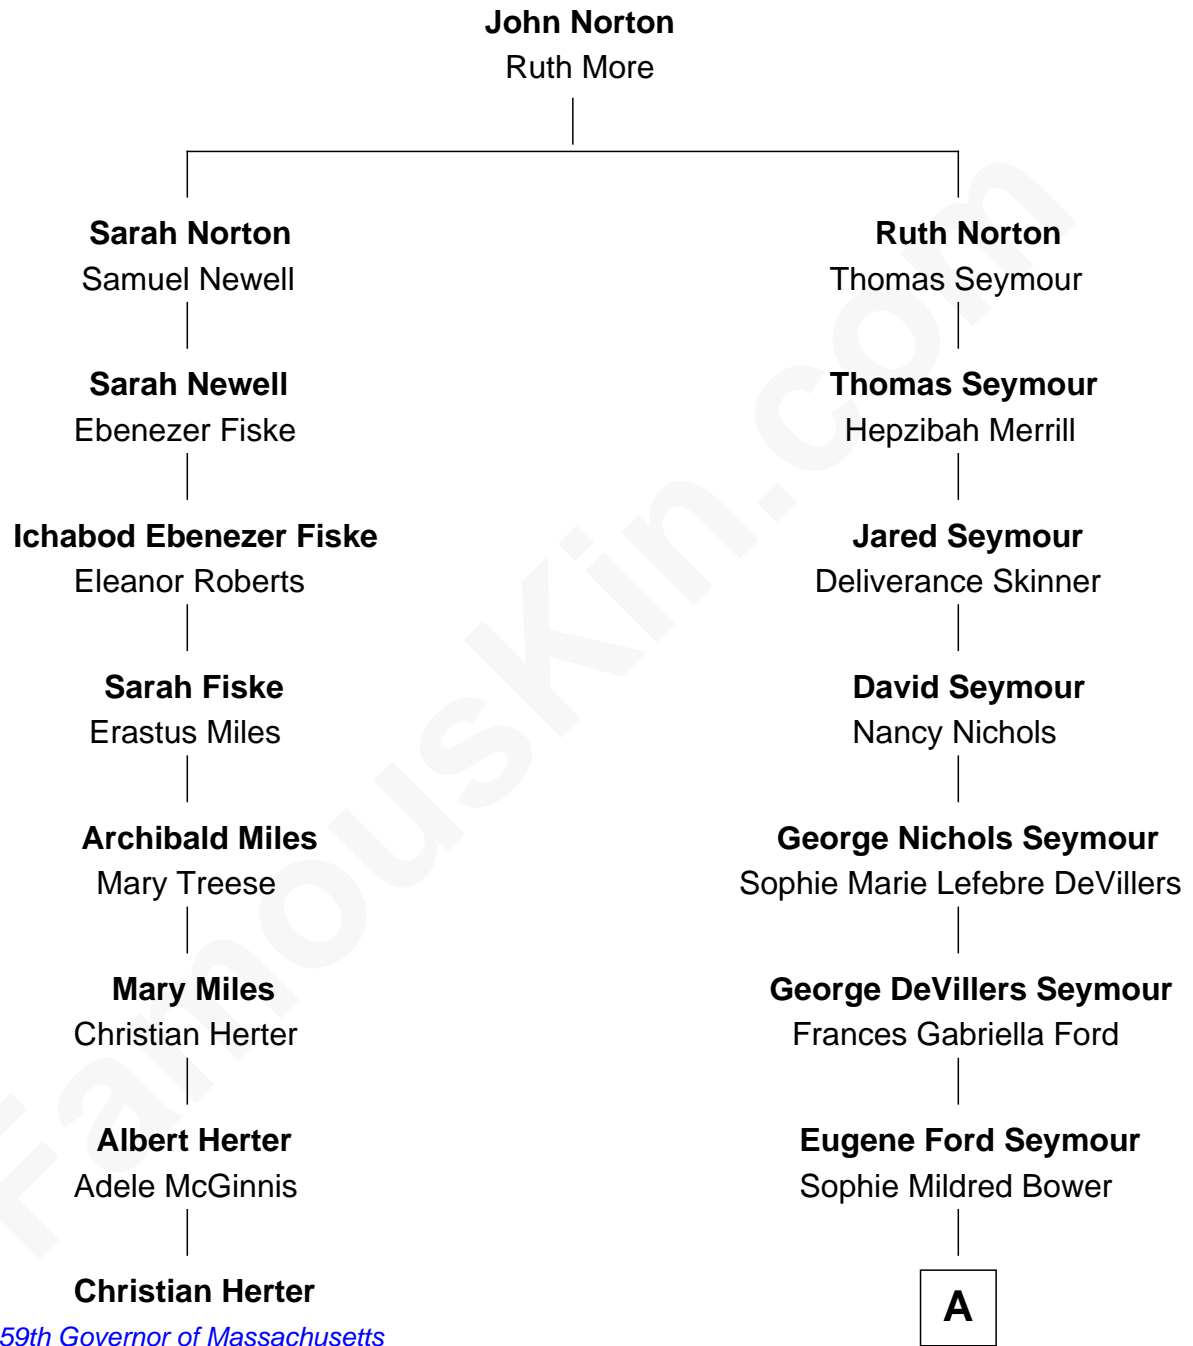

FamousKin.com

Relationship Chart of

Christian Herter

59th Governor of Massachusetts

7th cousin 2 times removed of

Bridget Fonda
Movie Actress

A

Frances Ford Seymour