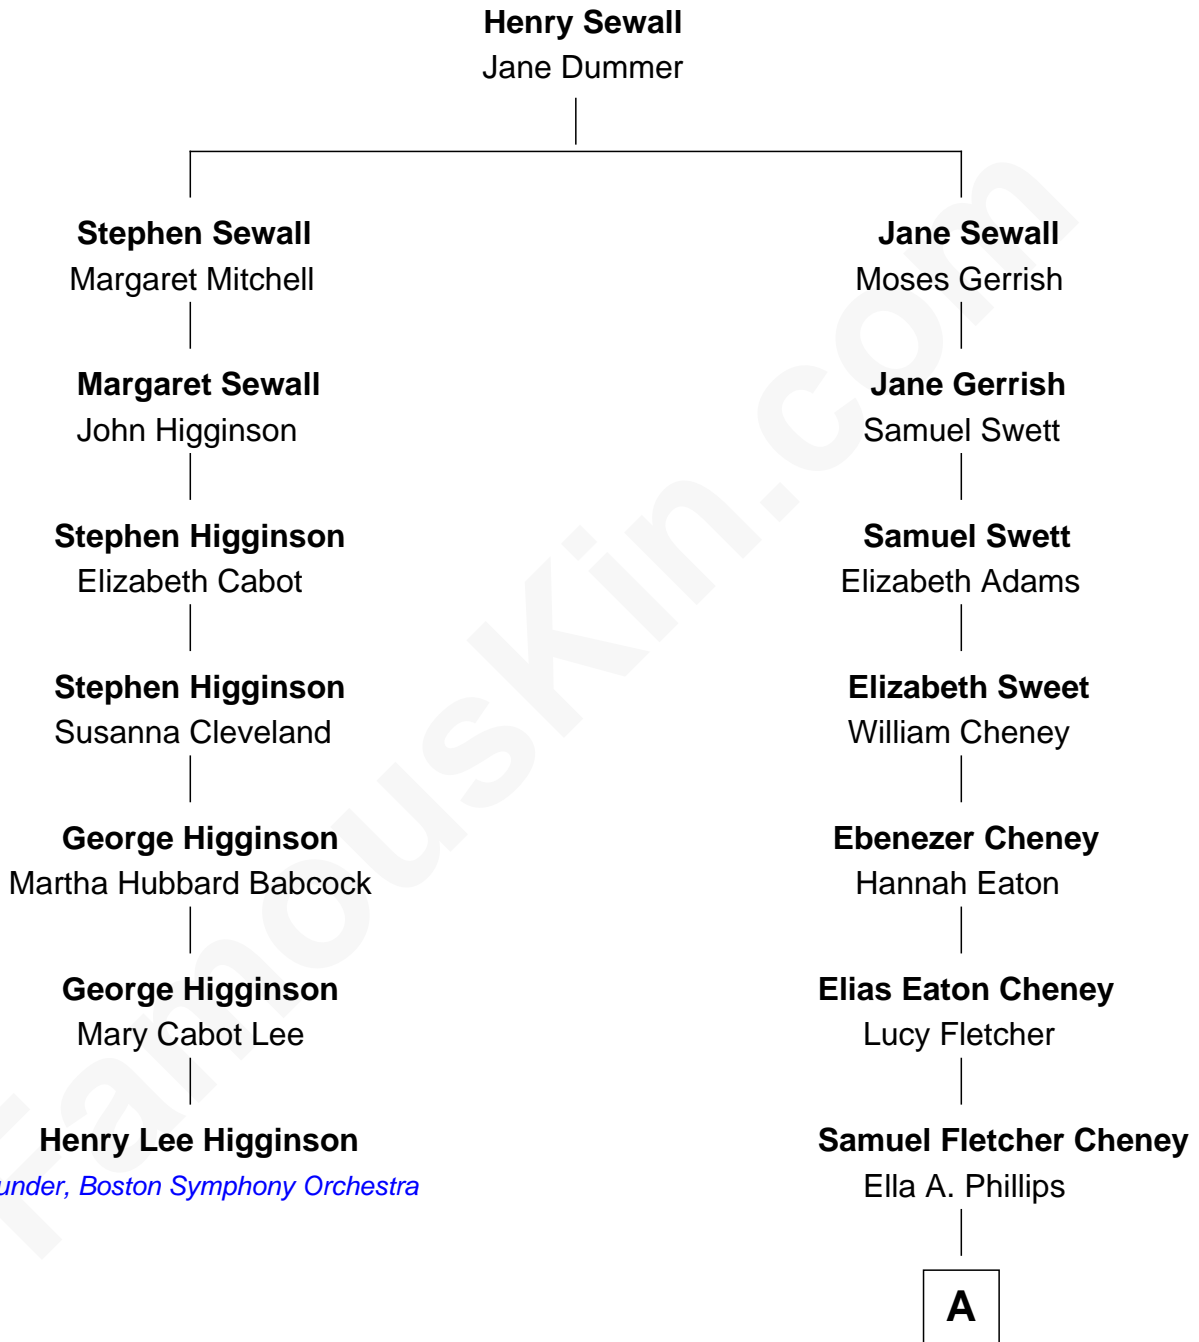

FamousKin.com

Relationship Chart of

Henry Lee Higginson

Founder of the Boston Symphony Orchestra

6th cousin 3 times removed of

Dick Cheney

46th U.S. Vice-President

A

Thomas Herbert Cheney

Margaret E. Tyler

Richard Herbert Cheney

Marge Lorraine Dickey

Dick Cheney

46th U.S. Vice-President

FamousKin.com