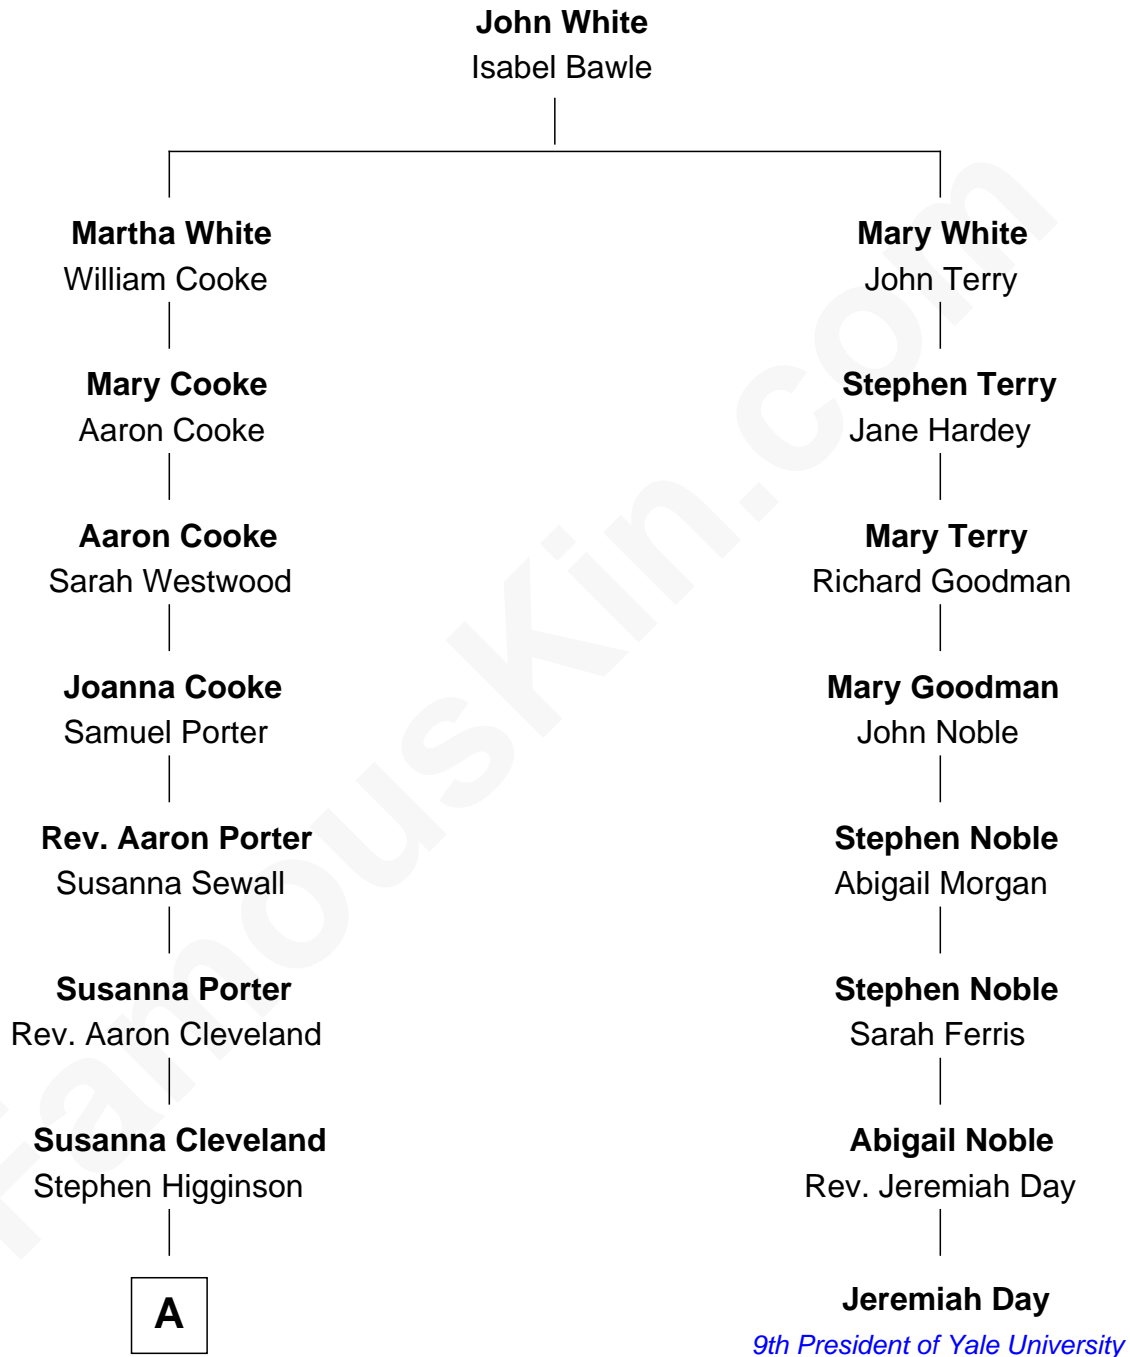

FamousKin.com

Relationship Chart of

Henry Lee Higginson

Founder of the Boston Symphony Orchestra

7th cousin 2 times removed of

Jeremiah Day

9th President of Yale University

A

George Higginson
Martha Hubbard Babcock

George Higginson
Mary Cabot Lee

Henry Lee Higginson
Founder, Boston Symphony Orchestra

FamousKin.com