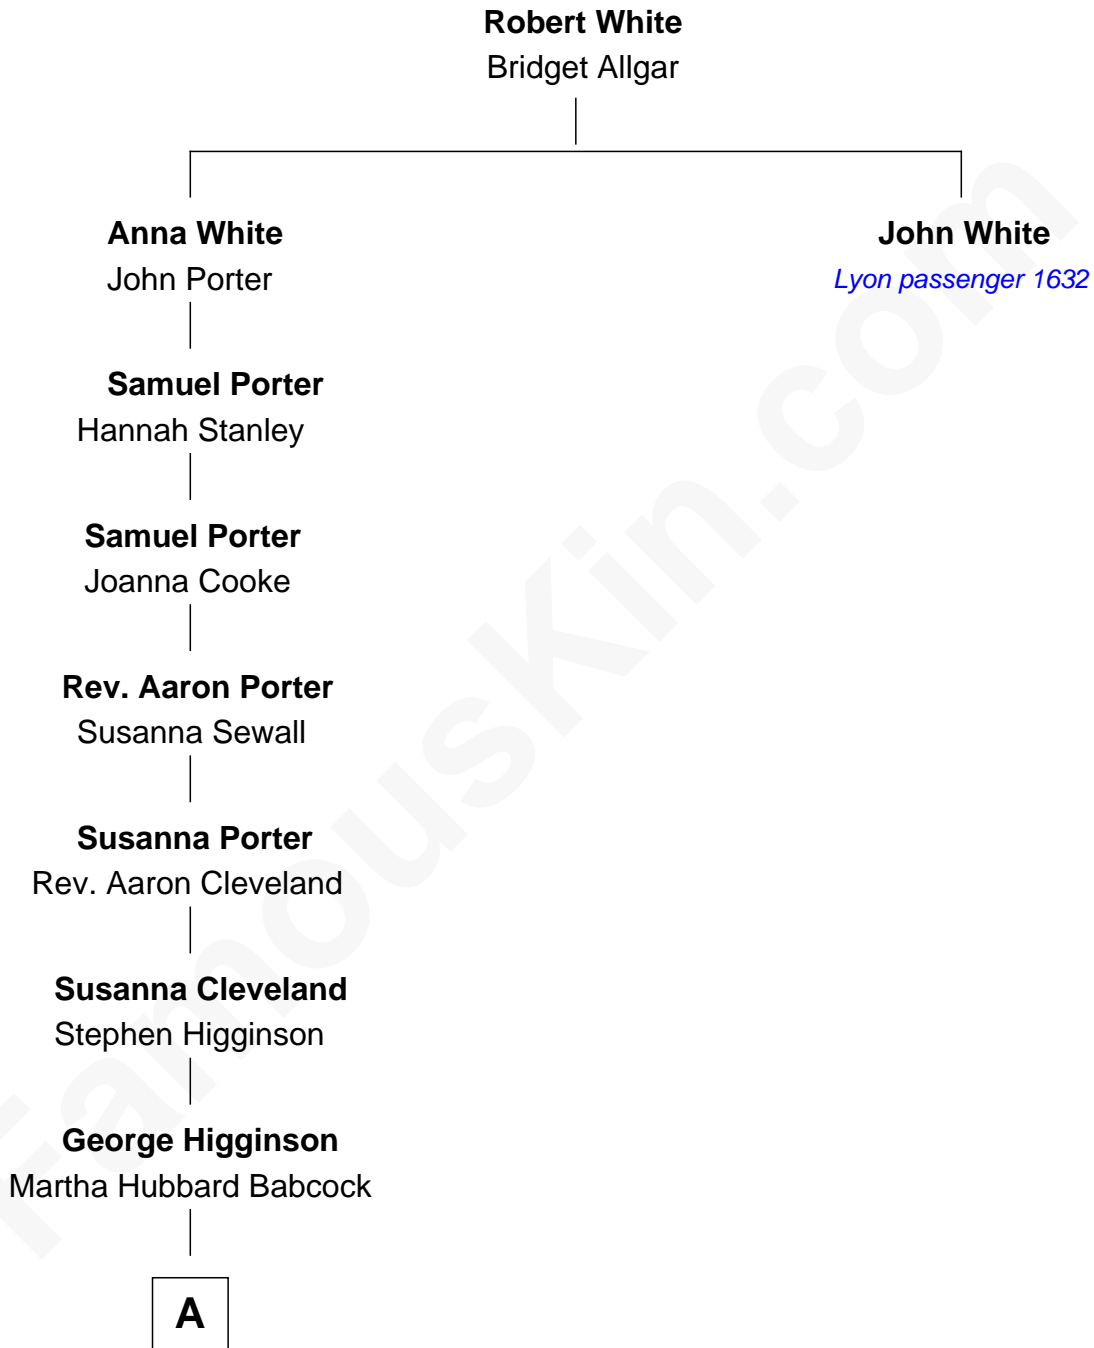

FamousKin.com

Relationship Chart of

Henry Lee Higginson

Founder of the Boston Symphony Orchestra

6th great-grandnephew of

John White

(c1597 - 1683/4) Lyon passenger 1632

A

—
George Higginson

Mary Cabot Lee

—
Henry Lee Higginson

Founder, Boston Symphony Orchestra

FamousKin.com