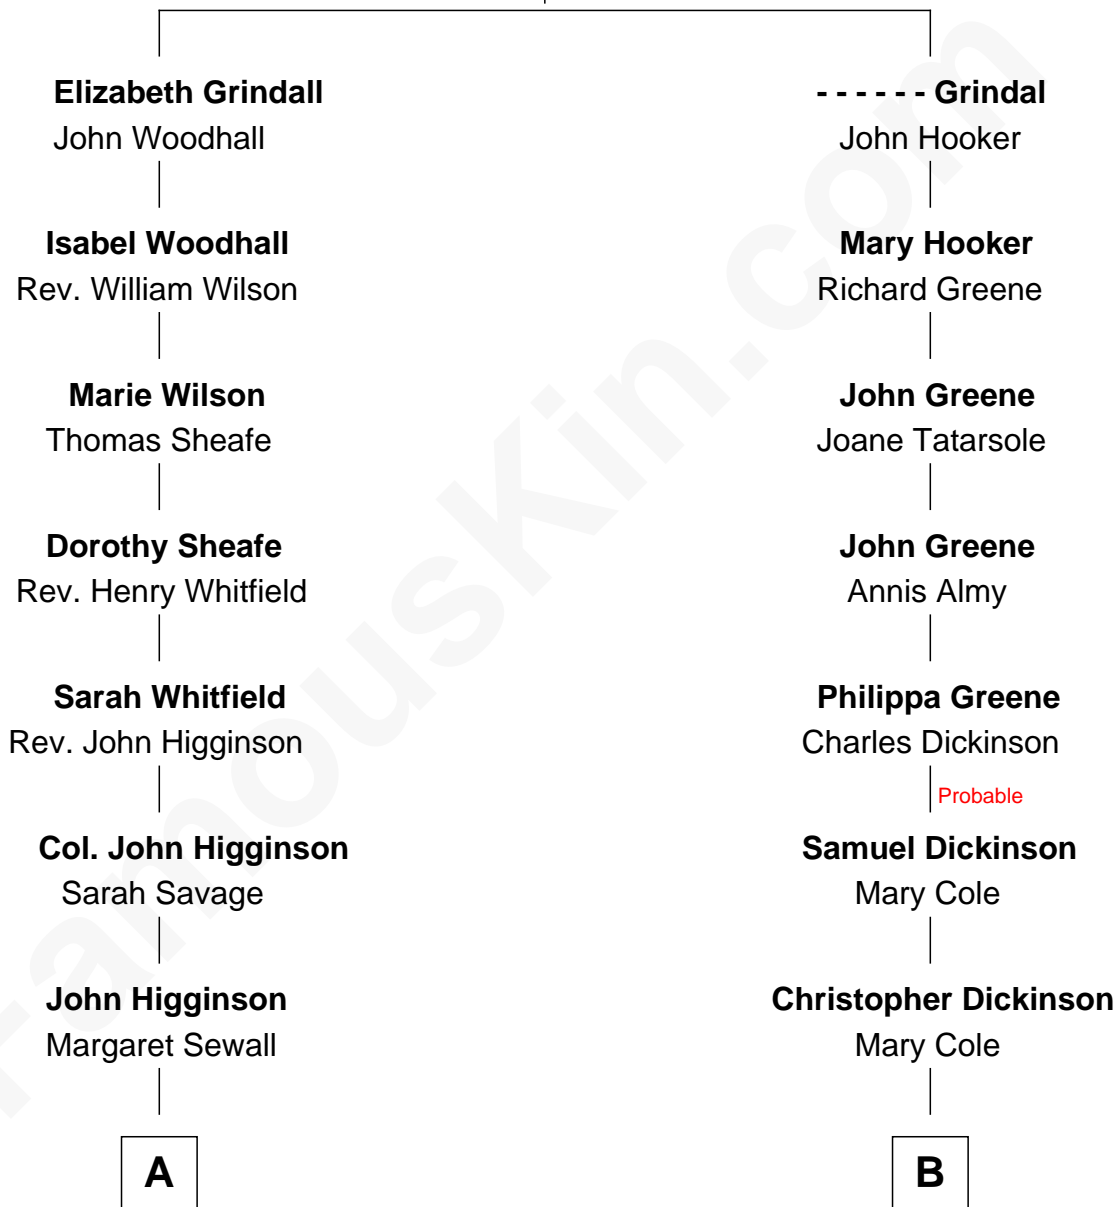

## Relationship Chart of

### Henry Lee Higginson

*Founder of the Boston Symphony Orchestra*

11th cousin 1 time removed of

### George Romney

*43rd Governor of Michigan*

**William Grindall**

-----

**A**

**Stephen Higginson**

Elizabeth Cabot

**Stephen Higginson**