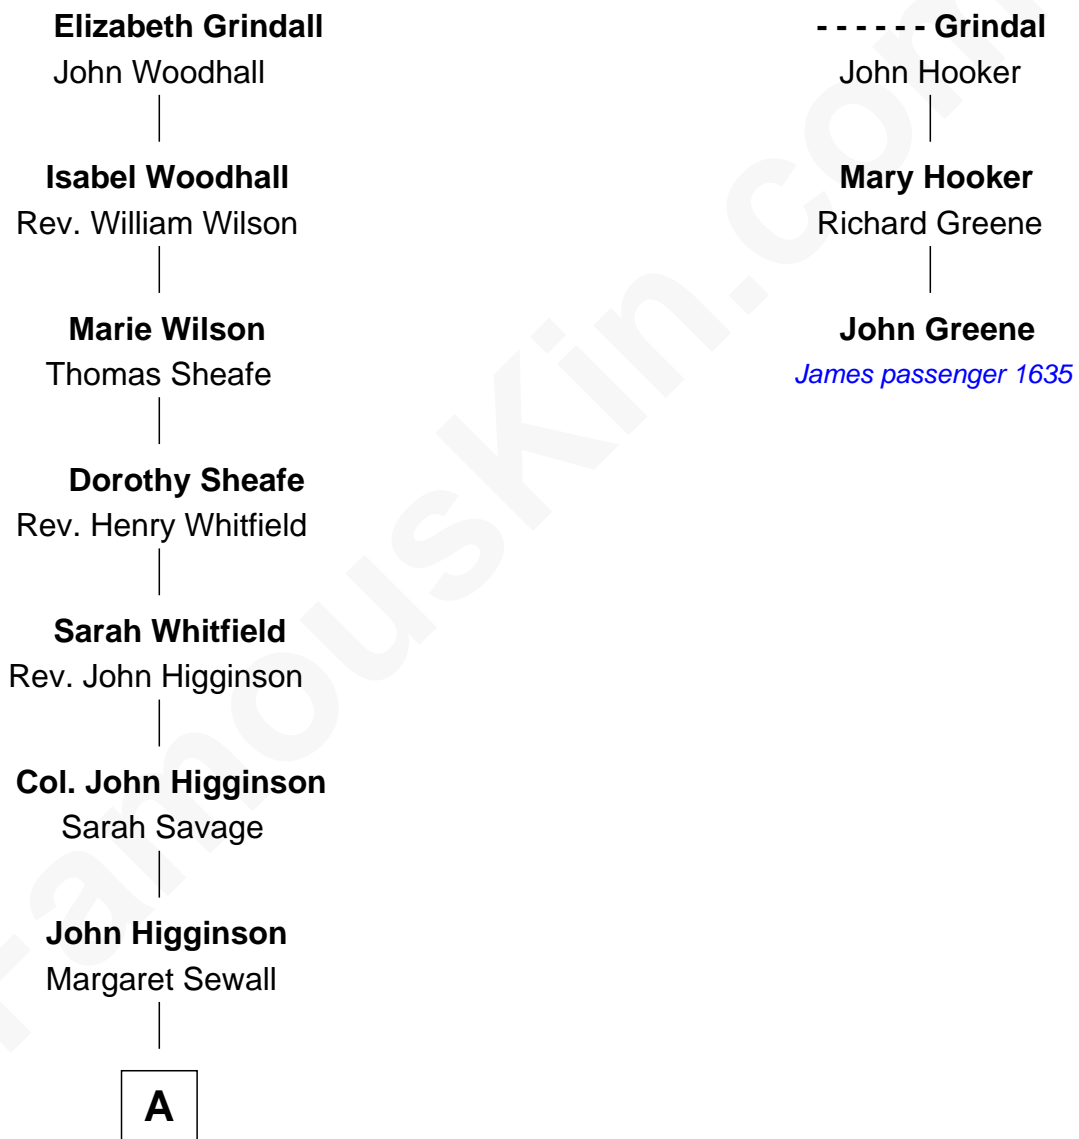

FamousKin.com

Relationship Chart of

Henry Lee Higginson

Founder of the Boston Symphony Orchestra

2nd cousin 9 times removed of

John Greene

(c1594 - c1658/9) James passenger 1635

William Grindall

A

Stephen Higginson

Elizabeth Cabot

Stephen Higginson

Susanna Cleveland

George Higginson

Martha Hubbard Babcock

George Higginson