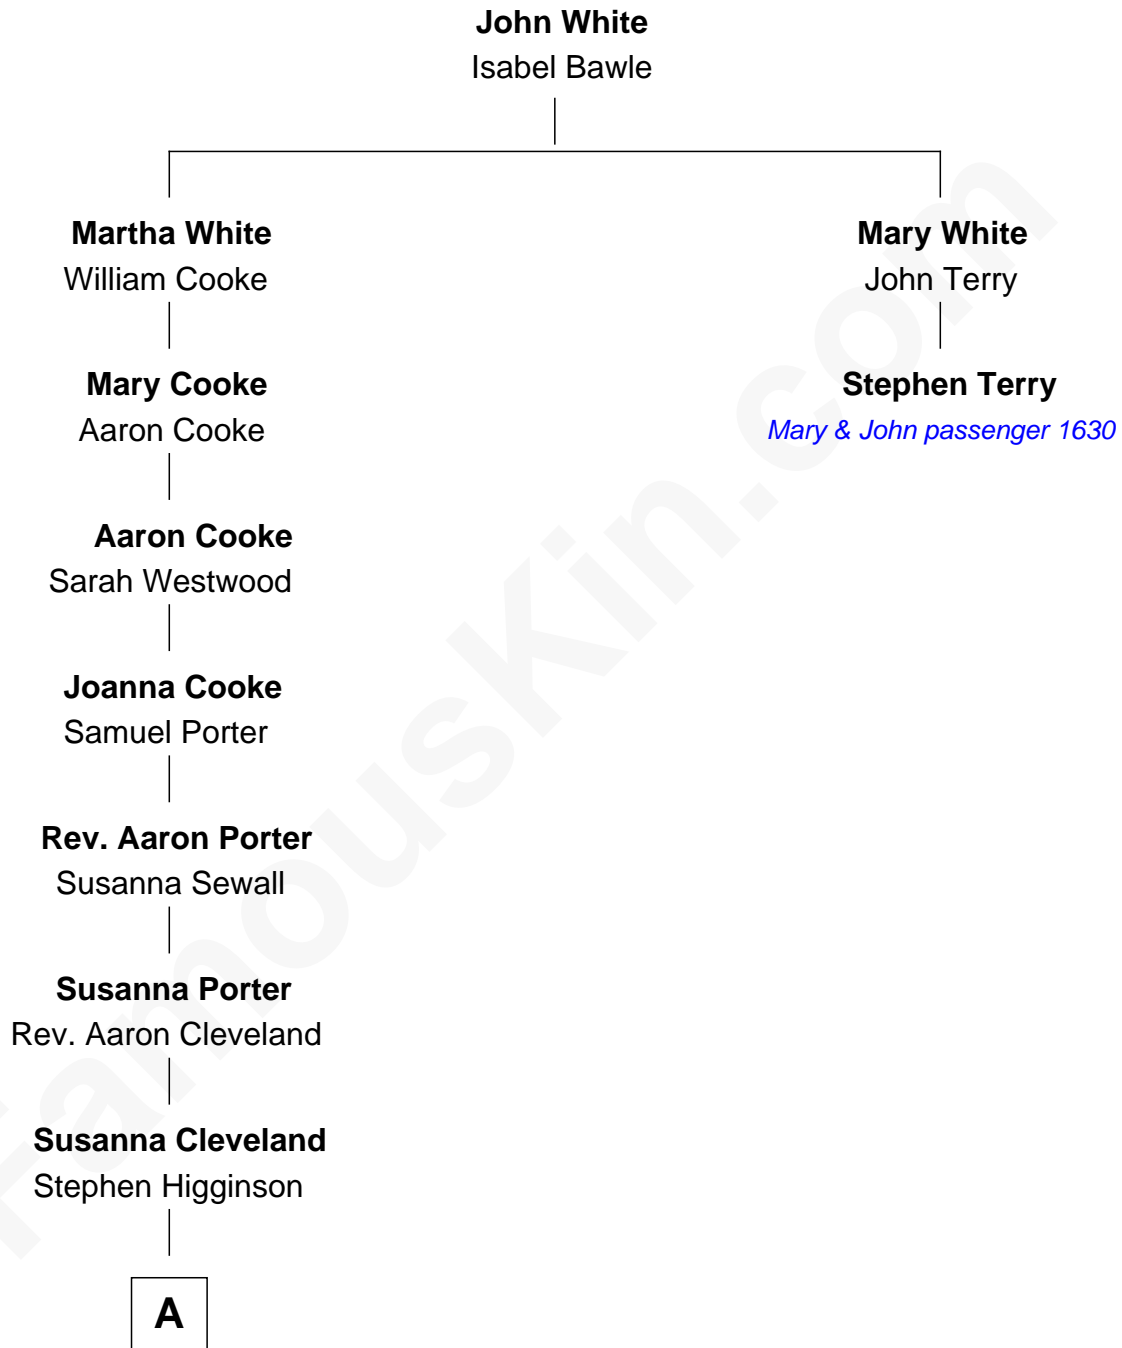

FamousKin.com

Relationship Chart of

Henry Lee Higginson

Founder of the Boston Symphony Orchestra

1st cousin 8 times removed of

Stephen Terry

(1608 - 1668) Mary & John passenger 1630

A