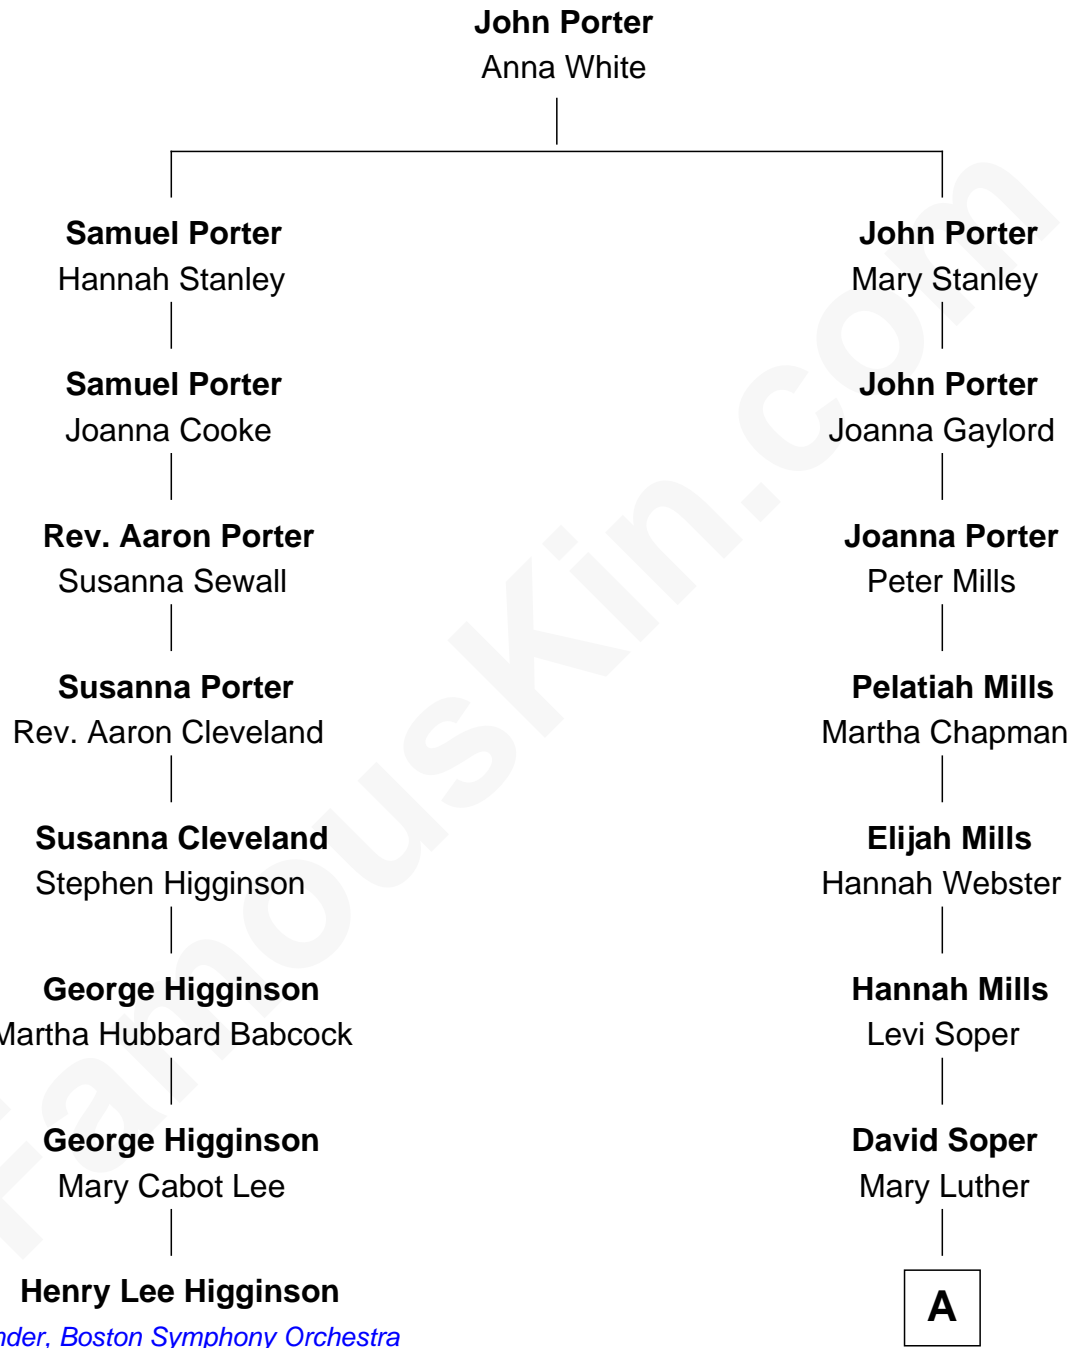

FamousKin.com

Relationship Chart of

Henry Lee Higginson

Founder of the Boston Symphony Orchestra

7th cousin 6 times removed of

Post Malone

American Rapper

A

Edward O. Soper

Jane E. Bailey

Devilow Soper

Weltha Wildrick

Anna E. Soper

Earl Milford Copp

Phyllis Marie Copp

Harold Lloyd Post