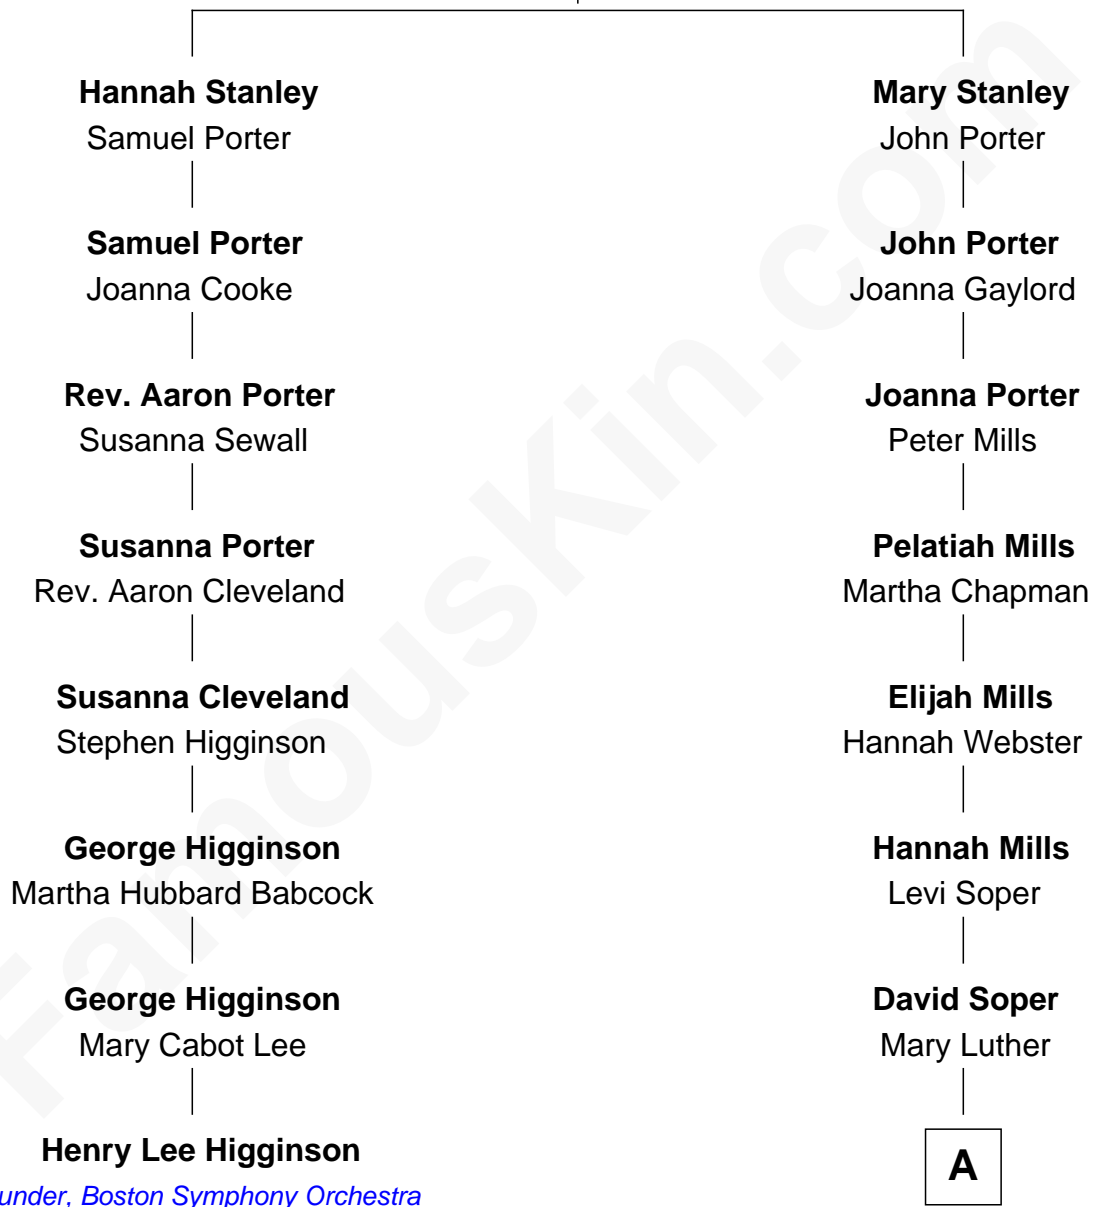

FamousKin.com

Relationship Chart of

Henry Lee Higginson

Founder of the Boston Symphony Orchestra

7th cousin 6 times removed of

Post Malone
American Rapper

Thomas Stanley
Bennett Tritton

A

Edward O. Soper

Jane E. Bailey

Devilow Soper

Weltha Wildrick

Anna E. Soper

Earl Milford Copp

Phyllis Marie Copp

Harold Lloyd Post