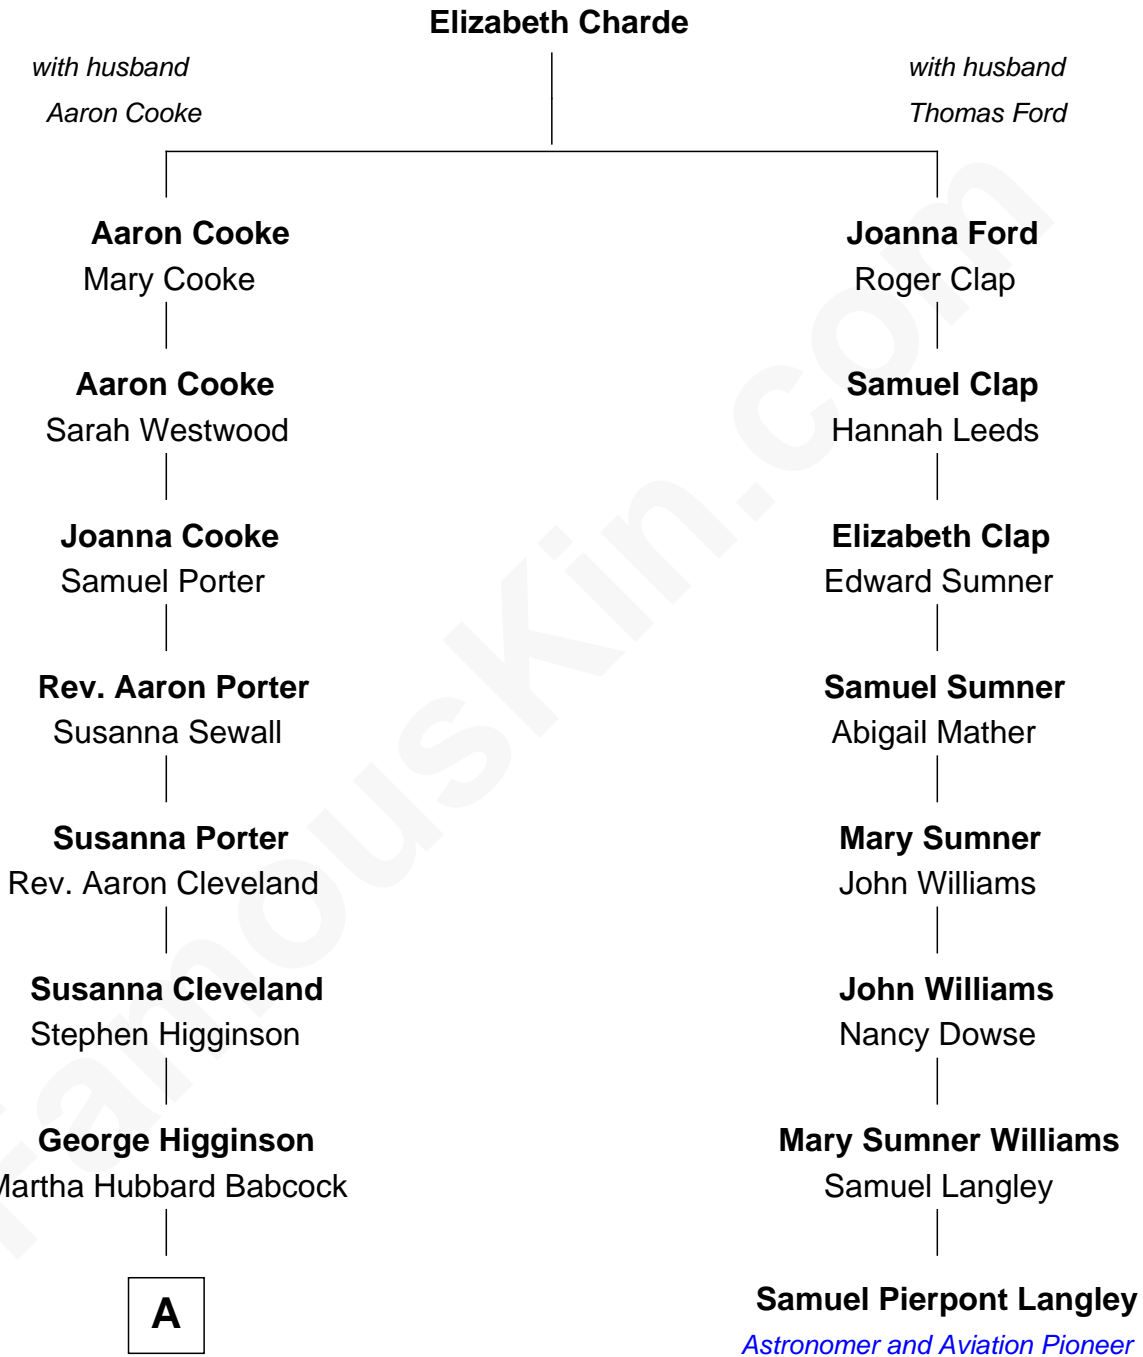

## Relationship Chart of

### Henry Lee Higginson

Founder of the Boston Symphony Orchestra

7th cousin 1 time removed of

**Samuel Pierpont Langley**

Astronomer and Aviation Pioneer

**A**

—  
**George Higginson**

Mary Cabot Lee