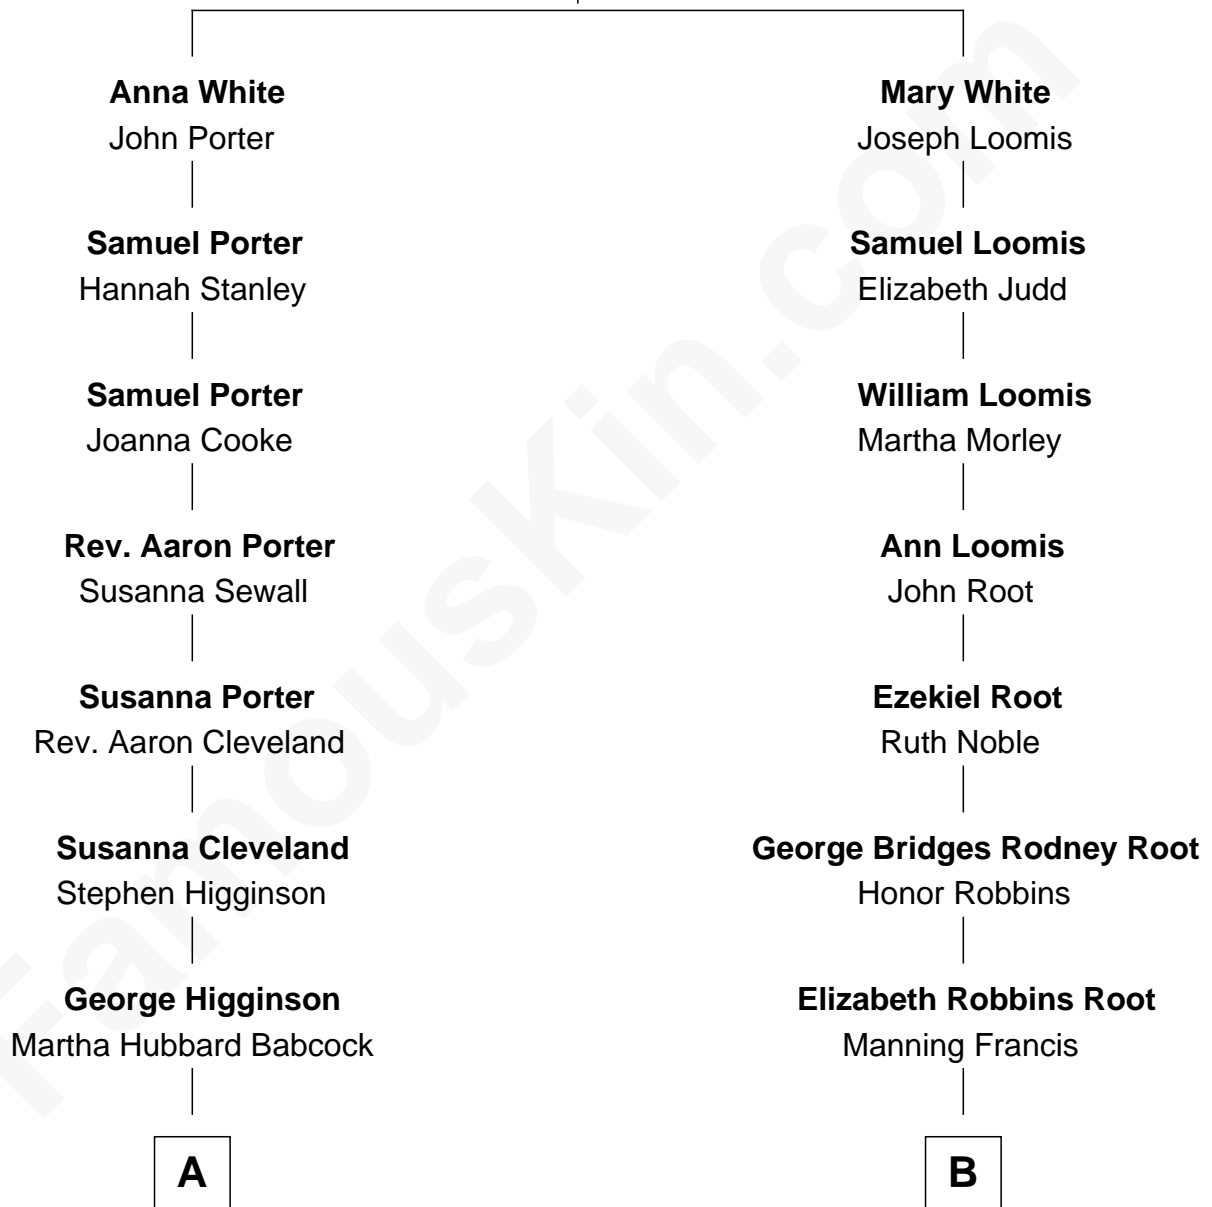

Robert White
Bridget Allgar