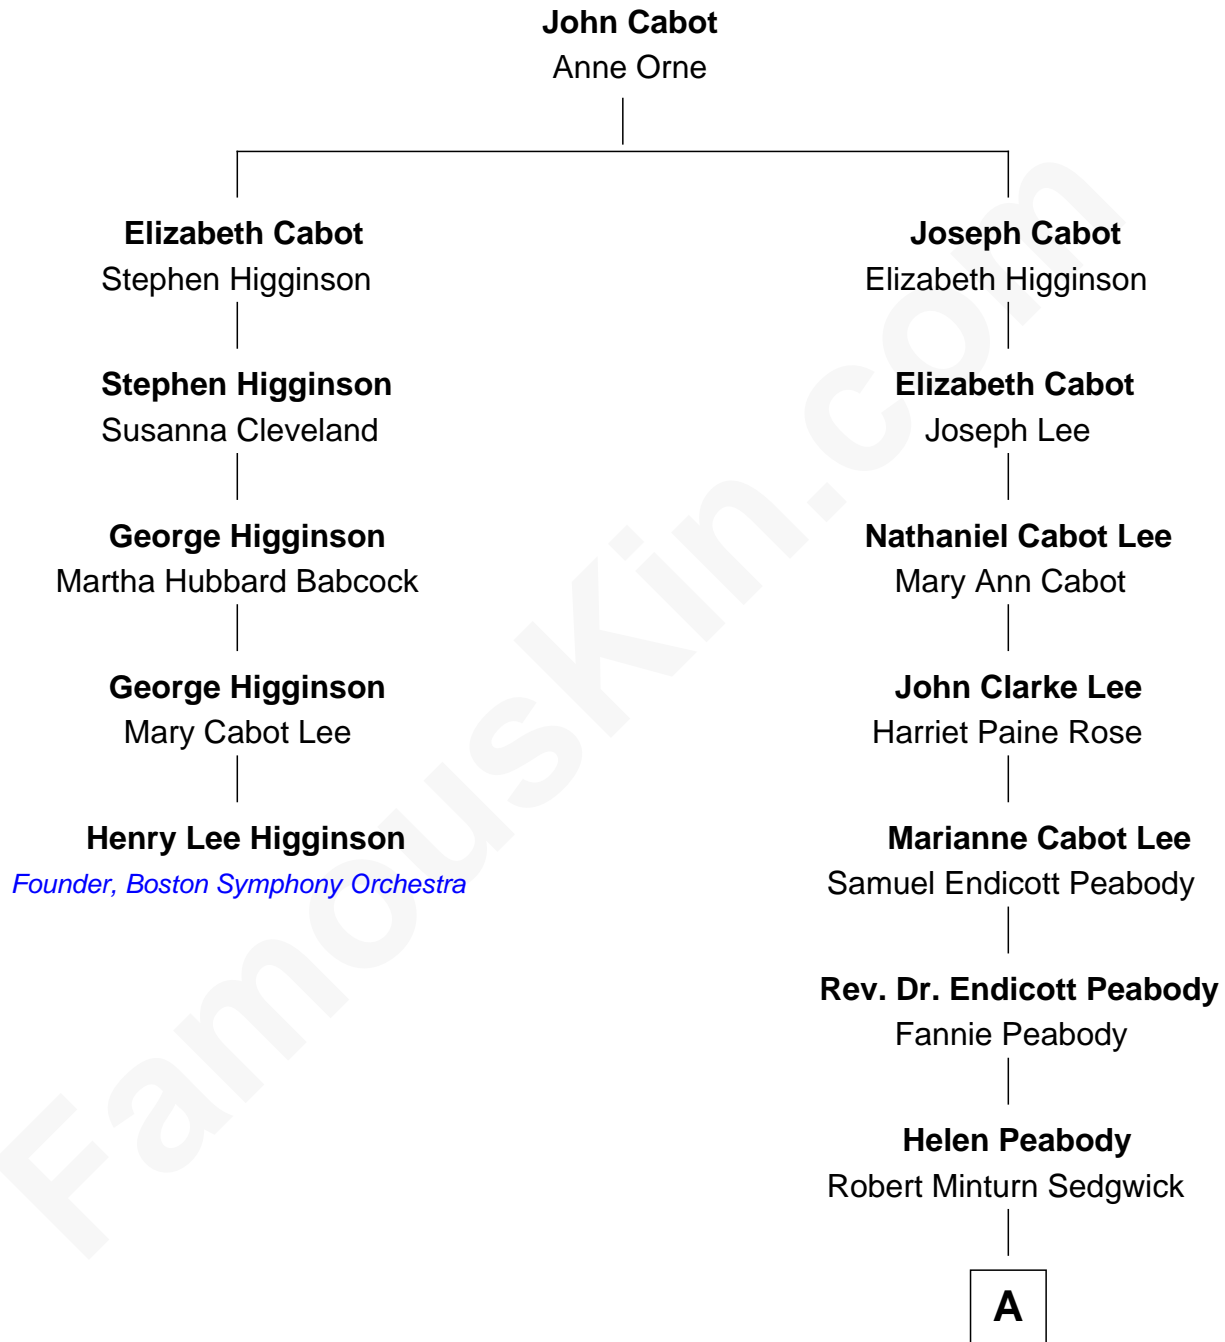

## Relationship Chart of

### Henry Lee Higginson

*Founder of the Boston Symphony Orchestra*

4th cousin 4 times removed of

**Kyra Sedgwick**

*TV and Movie Actress*

A

Henry Dwight Sedgwick

Patricia Ann Rosenwald